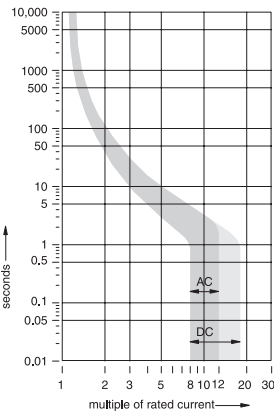

Rated current	Catalog number	List price	Delivery class	Sugg. order qty	Wgt. kg (1 pc.)
1 pole					
0.5	S201-K0.5				
1	S201-K1				
1.6	S201-K1.6				
2	S201-K2				
3	S201-K3				
4	S201-K4				
5	S201-K5				
6	S201-K6				
8	S201-K8		A	10	0.125
10	S201-K10				
13	S201-K13				
15	S201-K15				
16	S201-K16				
20	S201-K20				
25	S201-K25				
30	S201-K30				
32	S201-K32				
40	S201-K40				
50	S201-K50				
60	S201-K60				
63	S201-K63				

Rated current	Catalog number	List price	Delivery class	Sugg. order qty	Wgt. kg (1 pc.)
2 pole					
0.5	S202-K0.5				
1	S202-K1				
1.6	S202-K1.6				
2	S202-K2				
3	S202-K3				
4	S202-K4				
5	S202-K5				
6	S202-K6				
8	S202-K8				
10	S202-K10		A	5	0.250
13	S202-K13				
15	S202-K15				
16	S202-K16				
20	S202-K20				
25	S202-K25				
30	S202-K30				
32	S202-K32				
40	S202-K40				
50	S202-K50				
60	S202-K60				
63	S202-K63				

Delivery Class

- A** - Standard item, stock to 2 weeks lead time
- B** - Stock to 4 weeks lead time
- C** - 6 to 8 week lead time