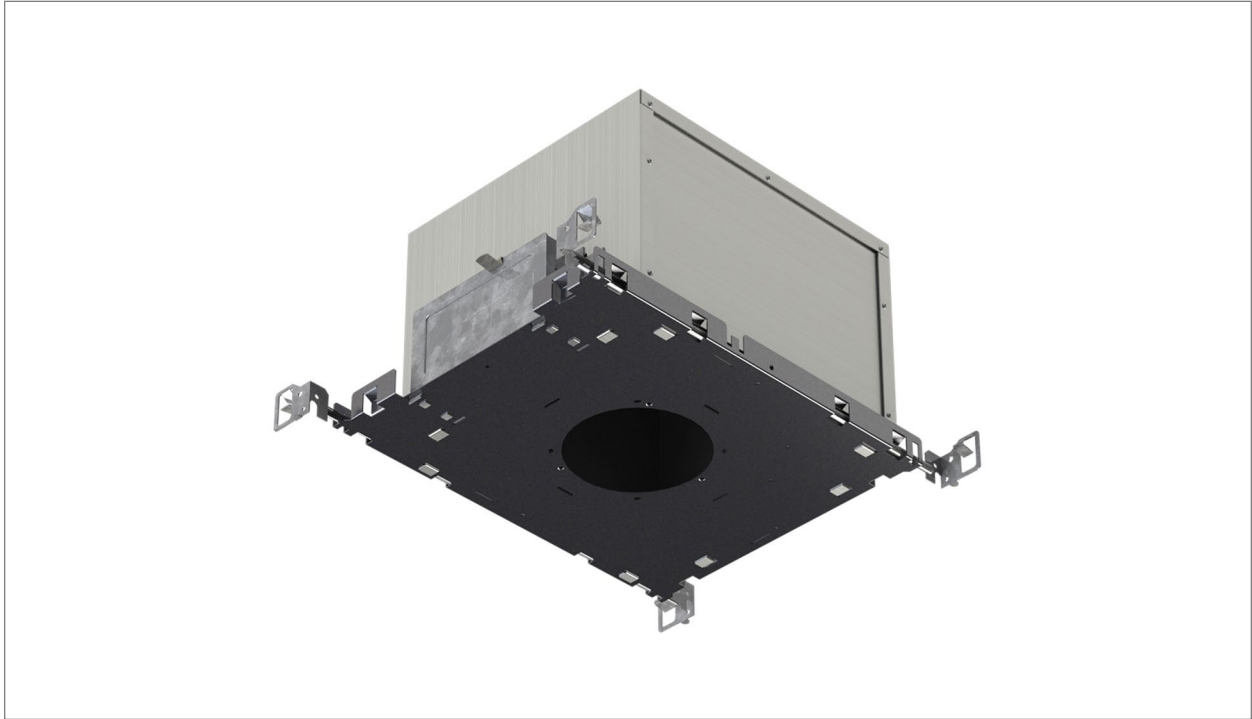

## 2-010 Round Insulated GU10

The 2-010 series housing is designed for insulated and airtight ceilings. Performing in accordance with ASTM E283-91, the airtight option also meets the requirements of "having no more than 2.0 CFM air movement from the conditioned space to the ceiling cavity" (Sec. 502.4 of 1991 WSEC—Washington State Electrical Code).

### FEATURES

- Designed for 50W GU10 halogen 120V lamp
- GU10-LED lamp rated for 15W (max.)
- 16" hanger bars standard
- 20 Ga. cold rolled steel baseplate
- 18 Ga. galvanized steel junction box
- 5 junction box knock outs
- Over lamping protection
- Approved for branch circuit wiring

### DETAILS

Aperture: 4"  
Shape: Round  
Ceiling: Insulated

2-010-GU10-Specs • Subject to change without notice • Rev 2017.01.11 • 1/4