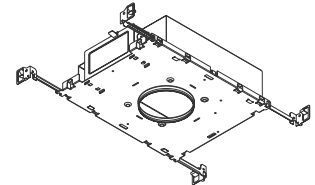

FEATURES

- Utilizes MR16
- 35° aiming
- Die-cast aluminum fixture
- Powder coated and plated trim ring finishes
- Trim clips designed for 5/8" ceiling thickness
- Accepts up to 2 optional media
- Clear glass lens included
- Trimless version available (see separate specifications)

DETAILS

Trim Class: 4"
Category: Recessed Downlight
Shape: Round
Adjustability: Aiming

2-120-T-Aurora-MR16-Specs • Subject to change without notice • Rev 2016.12.19 • 1/4

Compatible Housings

NON-INSULATED

2-020
Round Non-Insulated
L 10 1/2" [267mm]
W 7 3/4" [197mm]
H 3 1/2" [90mm]

2-060
Round Non-Insulated
L 13 3/4" [349mm]
W 10 7/8" [276mm]
H 3 1/2" [90mm]

INSULATED

2-010
Round Insulated
L 13 3/4" [350mm]
W 10 7/8" [277mm]
H 7" [178mm]

2-012
Round Insulated
L 22 1/2" [572mm]
W 8 1/2" [216mm]
H 5 7/8" [150mm]

REMODEL

2-030
Round Remodel
L 14" [356mm]
W 4 1/2" [114mm]
H 5 1/8" [130mm]

SPECIALIZED

2-060
Round Chicago Plenum
L 13 3/4" [350mm]
W 10 7/8" [277mm]
H 4 1/2" [115mm]