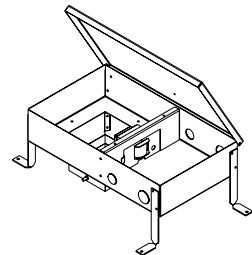

## INSULATED

2-015  
Square Insulated  
L 13 3/4" [350mm]  
W 10 7/8" [277mm]  
H 7" [178mm]

2-017  
Square Insulated  
L 22 1/2" [572mm]  
W 8 1/2" [216mm]  
H 5 7/8" [150mm]

## REMODEL

2-035  
Square Remodel  
L 14" [356mm]  
W 4 1/2" [114mm]  
H 5 1/8" [130mm]

## SPECIALIZED

2-065  
Square Chicago Plenum  
L 13 3/4" [350mm]  
W 10 7/8" [277mm]  
H 4 1/2" [115mm]

2-105  
Square Concrete Housing  
L 18" [457mm]  
W 12" [305mm]  
H 6" [152mm]