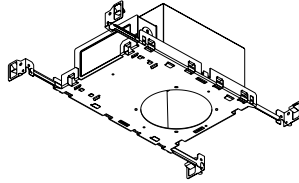

FEATURES

- Utilizes MR16
- 35° aiming
- Die-cast aluminum fixture
- Powder coated and plated trim ring finishes
- Trim clips designed for 5/8" ceiling thickness
- Accepts up to 2 optional media
- Clear glass lens included
- Trimless version available (see separate specifications)

DETAILS

Trim Class: 4"
Category: Recessed Downlight
Shape: Round
Adjustability: Aiming

2-120-T-Aurora-MR16-Specs • Subject to change without notice • Rev 2016.12.19 • 1/4

Compatible Housings

NON-INSULATED

2-020
Round Non-Insulated
L 10 1/2" [267mm]
W 7 3/4" [197mm]
H 3 1/2" [90mm]

2-060
Round Non-Insulated
L 13 3/4" [349mm]
W 10 7/8" [276mm]
H 3 1/2" [90mm]

INSULATED

2-010
Round Insulated
L 13 3/4" [350mm]
W 10 7/8" [277mm]
H 7" [178mm]

2-012
Round Insulated
L 22 1/2" [572mm]
W 8 1/2" [216mm]
H 5 7/8" [150mm]

REMODEL

2-030
Round Remodel
L 14" [356mm]
W 4 1/2" [114mm]
H 5 1/8" [130mm]

SPECIALIZED

2-060
Round Chicago Plenum
L 13 3/4" [350mm]
W 10 7/8" [277mm]
H 4 1/2" [115mm]