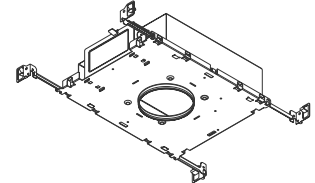

FEATURES

- Utilizes MR16
- 35° aiming
- Die-cast aluminum fixture
- Powder coated and plated trim ring finishes
- Trim clips designed for 5/8" ceiling thickness
- Accepts up to 2 optional media
- Clear glass lens included
- Trimless version available (see separate specifications)

DETAILS

Trim Class: 4"
Category: Recessed Downlight
Shape: Round
Adjustability: Aiming

2-120-T-Aurora-MR16-Specs • Subject to change without notice • Rev 2016.12.19 • 1/4

Compatible Housings

NON-INSULATED

2-020
Round Non-Insulated
L 10 1/2" [267mm]
W 7 3/4" [197mm]
H 3 1/2" [90mm]

2-060
Round Non-Insulated
L 13 3/4" [349mm]
W 10 7/8" [276mm]
H 3 1/2" [90mm]

INSULATED

2-010
Round Insulated
L 13 3/4" [350mm]
W 10 7/8" [277mm]
H 7" [178mm]

2-012
Round Insulated
L 22 1/2" [572mm]
W 8 1/2" [216mm]
H 5 7/8" [150mm]

REMODEL

2-030
Round Remodel
L 14" [356mm]
W 4 1/2" [114mm]
H 5 1/8" [130mm]

SPECIALIZED

2-060
Round Chicago Plenum
L 13 3/4" [350mm]
W 10 7/8" [277mm]
H 4 1/2" [115mm]