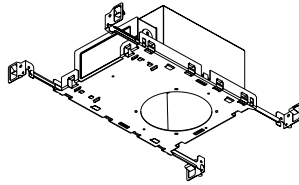

FEATURES

- Utilizes MR16
- 35° aiming
- Die-cast aluminum fixture
- Powder coated and plated trim ring finishes
- Trim clips designed for 5/8" ceiling thickness
- Accepts up to 2 optional media
- Clear glass lens included
- Trimless version available (see separate specifications)

DETAILS

Trim Class: 4"
Category: Recessed Downlight
Shape: Round
Adjustability: Aiming

2-120-T-Aurora-MR16-Specs • Subject to change without notice • Rev 2016.12.19 • 1/4

Compatible Housings

NON-INSULATED

2-020
Round Non-Insulated
L 10 1/2" [267mm]
W 7 3/4" [197mm]
H 3 1/2" [90mm]

2-060
Round Non-Insulated
L 13 3/4" [349mm]
W 10 7/8" [276mm]
H 3 1/2" [90mm]

INSULATED

2-010
Round Insulated
L 13 3/4" [350mm]
W 10 7/8" [277mm]
H 7" [178mm]

2-012
Round Insulated
L 22 1/2" [572mm]
W 8 1/2" [216mm]
H 5 7/8" [150mm]

REMODEL

2-030
Round Remodel
L 14" [356mm]
W 4 1/2" [114mm]
H 5 1/8" [130mm]

SPECIALIZED

2-060
Round Chicago Plenum
L 13 3/4" [350mm]
W 10 7/8" [277mm]
H 4 1/2" [115mm]