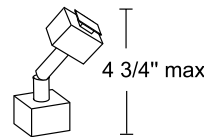

Line Voltage Sloped Ceiling Adapter

T95WH, T95BL, T95SL, T95BZ
Sloped Ceiling Adapter. Attaches to trac, permitting Trac-Master or Trac-Lites Trac fixtures with standard size trac adapter to be hung vertically from sloped ceiling. 90° maximum adjustable.