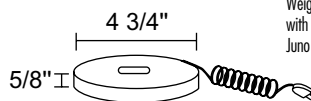

T42N-WH, T42N-BL
Weighted Base. For portable use. Supplied with 8' cord and plug. Accepts one 120V Juno trac fixture.