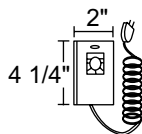

T45WH, T45BL
Pin-Up/Monopoint Adapter. Supplied with 8' cord and plug. Accepts one 120V Juno trac fixture with standard size trac adapter.