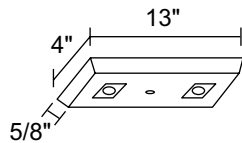

T41N-WH, T41N-BL, T41N-SL
Duo-Point Adapter. Mounts directly to an outlet box. Accepts two 120V Juno trac fixtures.