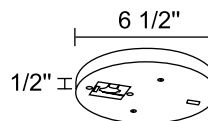

Low Voltage Monopoint Adapter

R58WH, R58BL, R58SL
Monopoint Adapter for T537, T538 or Trac-Lites R Series Low-Voltage Power Packs. Mounts directly to outlet box. Adapter is offset to accept all Power Pack styles. Power Pack latch locks in detent.

Product specifications subject to change without notice.