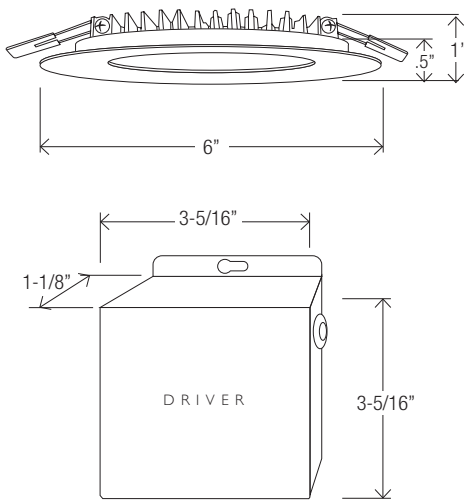

5" ROUND SLIM LED

- ▶ **1" THICK LED FIXTURE WITH HIGHER BRIGHTNESS**
- ▶ **FOR NEW CONSTRUCTION – INSULATED AND DROPPED CEILINGS**

INPUT VOLT.	INPUT FREQ.	THD	POWER FACTOR	INPUT POWER	LUMENS
120	60Hz	<20%	>0.95	15W(+/-5%)	900L

▶ FEATURES

Round 5" fixtures with integral LEDs. Isolated external driver factory installed inside junction box. One driver for every fixture required. PF>0.95. Maximum number of fixtures per standard 150W LED dimmer: 12

DIMENSION

TECHNICAL SPECIFICATIONS

- ▶ **WATTAGES:** 15W
- ▶ **OUTPUT:** Default Driver Voltage: 120V AC 60 Hz (Dimmable)
- ▶ **OPTICS:** 120°
- ▶ **CRI:** 90+
- ▶ **AMBIENT TEMPERATURE:** -40°F (-40°C) to +104°F (+40°C)

LED

5"

5 INCH LED RETROFIT MODULE