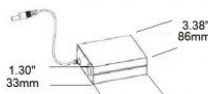

Données techniques

Cutting hole	4.25"
Beam Angle	107° ± 1/2°
Color Temperature	3K / 4K
CRI	>80
Dimmable	Y
LED Life	50 000hrs