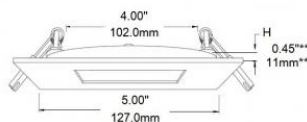

Données techniques

Cutting hole	4.25"
Beam Angle	107° ± 1/2°
Color Temperature	3K / 4K
CRI	>80
Dimmable	Y
LED Life	50 000hrs