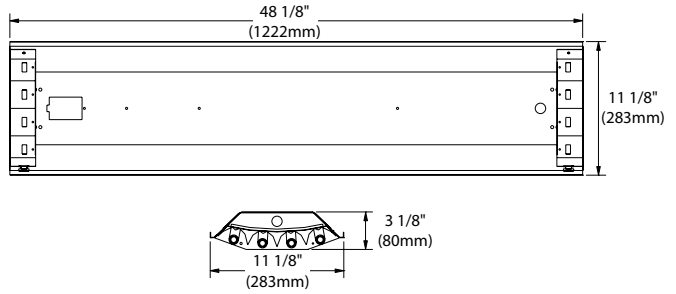

ENERGY DATA

LAMP WATTS	BALLAST TYPE	INPUT WATTS	Size	Family	Lamps Cross Section	Lamp
32	1/3 EBH	110	4	SHE	3,4,6	32, 54HO
	1/4-EBH	146	8*	TSHE	3,4	32, 54HO
	1/42-EBH	220				
	1/4 EB	112				
	2/4-EBH	292				
	2/4-EB	224				
	1/42-EB	171				
	1/3-EB	85				
54	1/4 EB	240				
	2/4 EB	480				
	1/42 EB	358				
	1/3-EB	182				

General Notes:
All options are field installed.

Job name: _____

Type: _____

DIMENSIONS 6 LAMPS

DIMENSIONS 3 or 4 LAMPS C 0609.3

DIMENSIONS 6 and 8 LAMPS

ACCESSORIES

MD360 – Motion Detector UNV, (120-277V), 347v
 (field installed, ordered separately)