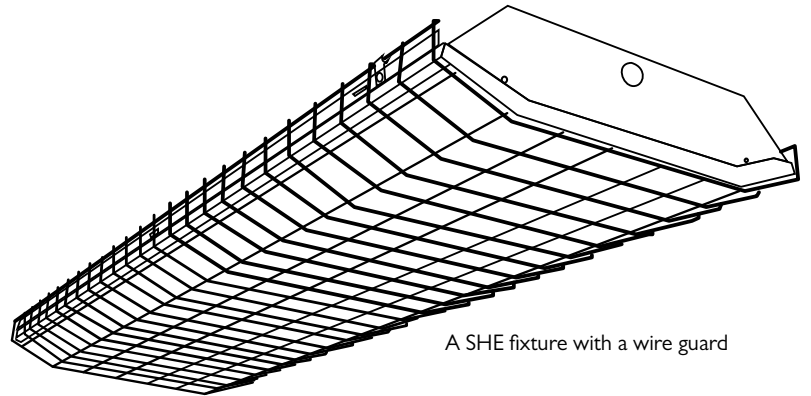

A SHE fixture with a wire guard