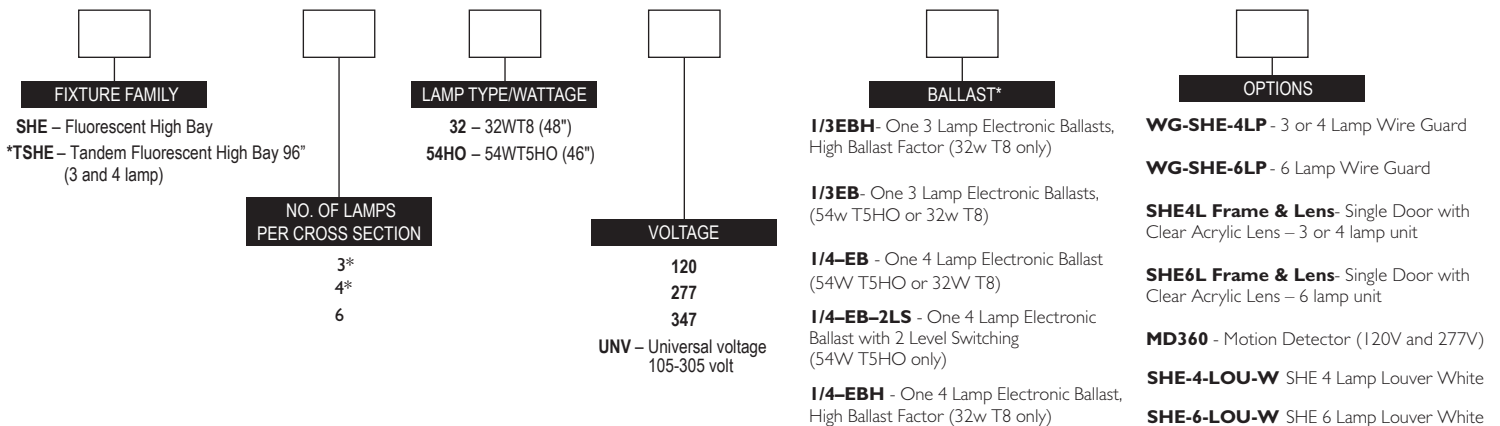

**3, 4 & 6 Lamp
T8 OR T5HO**

The SHE and TSHE Fluorescent High Bay luminaire features 95% reflective aluminum reflectors and a solid enclosure design for an efficient alternative in industrial lighting applications.

CONSTRUCTION/FINISH

- Enclosed housing design
- Suitable for chain mounting only. Can not be surface mounted
- Housing is multi-stage phosphate treated for maximum corrosion resistance and finish coat is high reflectance baked white enamel
- 1.5" deep individual cavity reflectors are made from high reflectance, specular aluminum Miro 4
- Top access plate standard
- "V" Hook included
- Suitable for row-mounting
- Optional wireguard or lens available

ELECTRICAL

- cUL listed for damp locations and 40° C ambient
- Energy saving electronic ballasts are standard
- Complete with 6 ft cord (no plug)

Sample Catalogue Number: TSHE332-UNV-1/42EBH-WG-SHE-4LP

CATALOG NUMBER

ENERGY DATA

LAMP WATTS	BALLAST TYPE	INPUT WATTS	Size	Family	Lamps Cross Section	Lamp
32	1/3 EBH	110	4	SHE	3,4,6	32, 54HO
	1/4-EBH	146	8*	TSHE	3,4	32, 54HO
	1/42-EBH	220				
	1/4 EB	112				
	2/4-EBH	292				
	2/4-EB	224				
	1/42-EB	171				
	1/3-EB	85				
54	1/4 EB	240				
	2/4 EB	480				
	1/42 EB	358				
	1/3-EB	182				