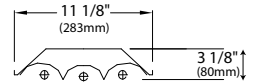

ENERGY DATA

LAMP WATTS	BALLAST TYPE	INPUT WATTS	Size	Family	Lamps Cross Section	Lamp
32	1/3 EBH	110	4	SHE	3,4,6	32, 54HO
	1/4-EBH	146	8*	TSHE	3,4	32, 54HO
	1/42-EBH	220				
	1/4 EB	112				
	2/4-EBH	292				
	2/4-EB	224				
	1/42-EB	171				
	1/3-EB	85				
54	1/4 EB	240				
	2/4 EB	480				
	1/42 EB	358				
	1/3-EB	182				

General Notes:
All options are field installed.

Job name: _____

Type: _____

DIMENSIONS 6 LAMPS

DIMENSIONS 3 or 4 LAMPS C 0609.3

DIMENSIONS 6 and 8 LAMPS

ACCESSORIES

MD360 – Motion Detector UNV, (120-277V), 347v
 (field installed, ordered separately)