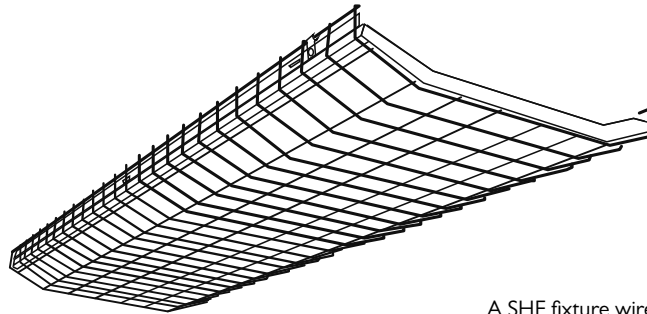

A SHE fixture wire guard