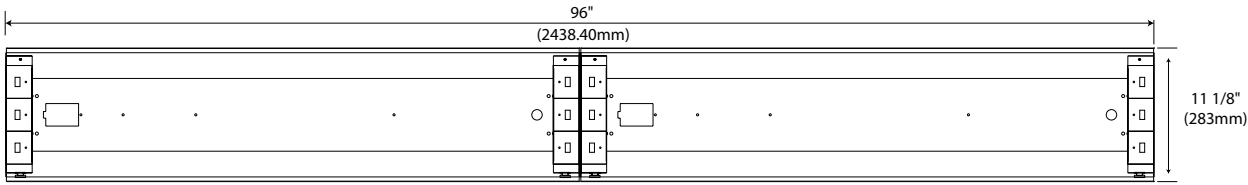

ENERGY DATA

LAMP WATTS	BALLAST TYPE	INPUT WATTS	Size	Family	Lamps Cross Section	Lamp
32	1/3 EBH	110	4	SHE	3,4,6	32, 54HO
	1/4-EBH	146	8*	TSHE	3,4	32, 54HO
	1/42-EBH	220				
	1/4 EB	112				
	2/4-EBH	292				
	2/4-EB	224				
	1/42-EB	171				
	1/3-EB	85				
54	1/4 EB	240				
	2/4 EB	480				
	1/42 EB	358				
	1/3-EB	182				

General Notes:
All options are field installed.

Job name: _____

Type: _____

DIMENSIONS 6 LAMPS

DIMENSIONS 3 or 4 LAMPS C 0609.3

DIMENSIONS 6 and 8 LAMPS

ACCESSORIES

MD360 – Motion Detector UNV, (120-277V), 347v
 (field installed, ordered separately)