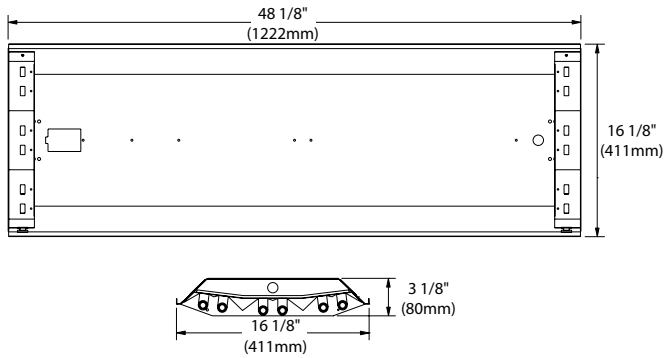

ENERGY DATA

LAMP WATTS	BALLAST TYPE	INPUT WATTS	Size	Family	Lamps Cross Section	Lamp
32	1/3 EBH	110	4	SHE	3,4,6	32, 54HO
	1/4-EBH	146	8*	TSHE	3,4	32, 54HO
	1/42-EBH	220				
	1/4 EB	112				
	2/4-EBH	292				
	2/4-EB	224				
	1/42-EB	171				
	1/3-EB	85				
54	1/4 EB	240				
	2/4 EB	480				
	1/42 EB	358				
	1/3-EB	182				

General Notes:
All options are field installed.

Job name: _____

Type: _____

DIMENSIONS 6 LAMPS

DIMENSIONS 3 or 4 LAMPS C 0609.3

DIMENSIONS 6 and 8 LAMPS

ACCESSORIES

MD360 – Motion Detector UNV, (120-277V), 347v
 (field installed, ordered separately)