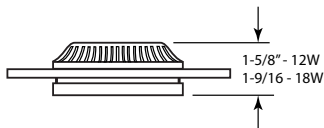

### FIXTURE ORDERING INFORMATION

Catalog No.	Dimensions	Wattage	Lumens	CRI	Color Temp*	Inner Disc Finish
SCT12-30-R-WH	11-3/8" dia. x 1-5/8" depth	12W	1000	80+	3000K	White
SCT12-40-R-WH	11-3/8" dia. x 1-5/8" depth	12W	1140	80+	4000K	White
SCT18-30-R-WH	14-1/2" dia. x 1-9/16" depth	18W	1500	80+	3000K	White
SCT18-40-R-WH	14-1/2" dia. x 1-9/16" depth	18W	1710	80+	4000K	White
SCT12-30-SQ-WH	11-3/8" sq. x 1-5/8" depth	12W	1000	80+	3000K	White
SCT12-40-SQ-WH	11-3/8" sq. x 1-5/8" depth	12W	1140	80+	4000K	White
SCT18-30-SQ-WH	13-3/4" sq. x 1-9/16" depth	18W	1500	80+	3000K	White
SCT18-40-SQ-WH	13-3/4" sq. x 1-9/16" depth	18W	1710	80+	4000K	White