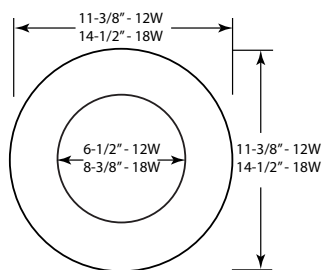

### FIXTURE ORDERING INFORMATION

Catalog No.	Dimensions	Wattage	Lumens	CRI	Color Temp*	Inner Disc Finish
SCT12-30-R-WH	11-3/8" dia. x 1-5/8" depth	12W	1000	80+	3000K	White
SCT12-40-R-WH	11-3/8" dia. x 1-5/8" depth	12W	1140	80+	4000K	White
SCT18-30-R-WH	14-1/2" dia. x 1-9/16" depth	18W	1500	80+	3000K	White
SCT18-40-R-WH	14-1/2" dia. x 1-9/16" depth	18W	1710	80+	4000K	White
SCT12-30-SQ-WH	11-3/8" sq. x 1-5/8" depth	12W	1000	80+	3000K	White
SCT12-40-SQ-WH	11-3/8" sq. x 1-5/8" depth	12W	1140	80+	4000K	White
SCT18-30-SQ-WH	13-3/4" sq. x 1-9/16" depth	18W	1500	80+	3000K	White
SCT18-40-SQ-WH	13-3/4" sq. x 1-9/16" depth	18W	1710	80+	4000K	White