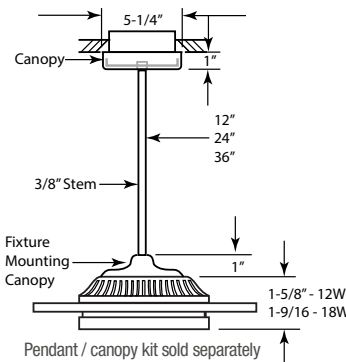

### FIXTURE ORDERING INFORMATION

Catalog No.	Dimensions	Wattage	Lumens	CRI	Color Temp*	Inner Disc Finish
SCT12-30-R-WH	11-3/8" dia. x 1-5/8" depth	12W	1000	80+	3000K	White
SCT12-40-R-WH	11-3/8" dia. x 1-5/8" depth	12W	1140	80+	4000K	White
SCT18-30-R-WH	14-1/2" dia. x 1-9/16" depth	18W	1500	80+	3000K	White
SCT18-40-R-WH	14-1/2" dia. x 1-9/16" depth	18W	1710	80+	4000K	White
SCT12-30-SQ-WH	11-3/8" sq. x 1-5/8" depth	12W	1000	80+	3000K	White
SCT12-40-SQ-WH	11-3/8" sq. x 1-5/8" depth	12W	1140	80+	4000K	White
SCT18-30-SQ-WH	13-3/4" sq. x 1-9/16" depth	18W	1500	80+	3000K	White
SCT18-40-SQ-WH	13-3/4" sq. x 1-9/16" depth	18W	1710	80+	4000K	White