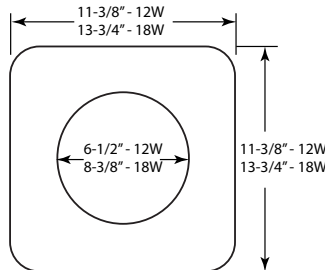

### FIXTURE ORDERING INFORMATION

Catalog No.	Dimensions	Wattage	Lumens	CRI	Color Temp*	Inner Disc Finish
SCT12-30-R-WH	11-3/8" dia. x 1-5/8" depth	12W	1000	80+	3000K	White
SCT12-40-R-WH	11-3/8" dia. x 1-5/8" depth	12W	1140	80+	4000K	White
SCT18-30-R-WH	14-1/2" dia. x 1-9/16" depth	18W	1500	80+	3000K	White
SCT18-40-R-WH	14-1/2" dia. x 1-9/16" depth	18W	1710	80+	4000K	White
SCT12-30-SQ-WH	11-3/8" sq. x 1-5/8" depth	12W	1000	80+	3000K	White
SCT12-40-SQ-WH	11-3/8" sq. x 1-5/8" depth	12W	1140	80+	4000K	White
SCT18-30-SQ-WH	13-3/4" sq. x 1-9/16" depth	18W	1500	80+	3000K	White
SCT18-40-SQ-WH	13-3/4" sq. x 1-9/16" depth	18W	1710	80+	4000K	White