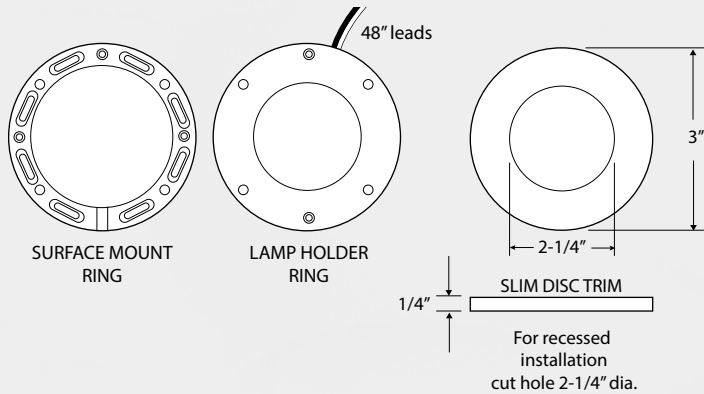

At a slim 1/4" depth, Slim Puck employs a unique trim that is captured to the recess or surface mounting, magnetically. At 2.2W, Slim Puck boasts up to 180 lumens in either 3000K or 4000K.

SLIM PUCK FEATURES

- 12VDC operation
- 3000k or 4000K
- Dimmable (ELV or MLV)*
- Surface or Recess Mount
- Magnetic Cover Plates
- 48" leads
- Max. pucks 20 per lead
- ETL
- 5 Year Warranty

*ELV low voltage (electric)
MLV low voltage (magnetic)

At only 1/4" slim, the LED Slim Puck provides an unobtrusive, sleek profile.

Black Slim Puck

ORDERING INFORMATION

Catalog No.	Dimensions	Wattage	Lumens	Color Temp.*	CRI	Finish
SP-2-30-W	3" dia. x 1/4" depth	2.2W	170	3000K	80+	White
SP-2-30-BNK	3" dia. x 1/4" depth	2.2W	170	3000K	80+	Brushed Nickel
SP-2-30-B	3" dia. x 1/4" depth	2.2W	170	3000K	80+	Black
SP-2-30-BZ	3" dia. x 1/4" depth	2.2W	170	3000K	80+	Bronze
SP-2-40-W	3" dia. x 1/4" depth	2.2W	180	4000K	80+	White
SP-2-40-BNK	3" dia. x 1/4" depth	2.2W	180	4000K	80+	Brushed Nickel
SP-2-40-B	3" dia. x 1/4" depth	2.2W	180	4000K	80+	Black
SP-2-40-BZ	3" dia. x 1/4" depth	2.2W	180	4000K	80+	Bronze