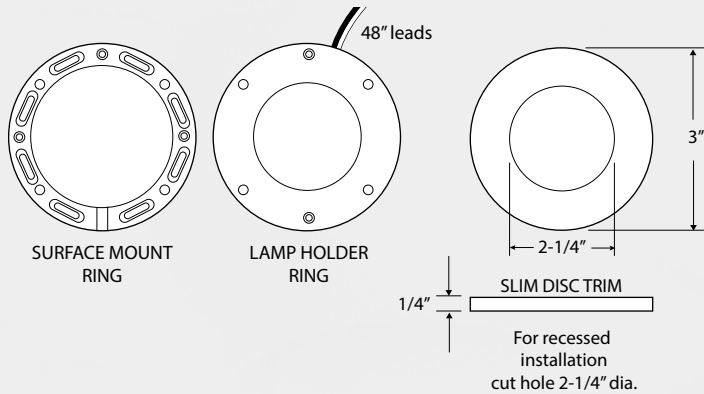

At a slim 1/4" depth, Slim Puck employs a unique trim that is captured to the recess or surface mounting, magnetically. At 2.2W, Slim Puck boasts up to 180 lumens in either 3000K or 4000K.

## SLIM PUCK FEATURES

- 12VDC operation
- 3000k or 4000K
- Dimmable (ELV or MLV)\*
- Surface or Recess Mount
- Magnetic Cover Plates
- 48" leads
- Max. pucks 20 per lead
- ETL
- 5 Year Warranty

\*ELV low voltage (electric)  
MLV low voltage (magnetic)

At only 1/4" slim, the LED Slim Puck provides an unobtrusive, sleek profile.

Black Slim Puck

## ORDERING INFORMATION

Catalog No.	Dimensions	Wattage	Lumens	Color Temp.*	CRI	Finish
SP-2-30-W	3" dia. x 1/4" depth	2.2W	170	3000K	80+	White
SP-2-30-BNK	3" dia. x 1/4" depth	2.2W	170	3000K	80+	Brushed Nickel
SP-2-30-B	3" dia. x 1/4" depth	2.2W	170	3000K	80+	Black
SP-2-30-BZ	3" dia. x 1/4" depth	2.2W	170	3000K	80+	Bronze
SP-2-40-W	3" dia. x 1/4" depth	2.2W	180	4000K	80+	White
SP-2-40-BNK	3" dia. x 1/4" depth	2.2W	180	4000K	80+	Brushed Nickel
SP-2-40-B	3" dia. x 1/4" depth	2.2W	180	4000K	80+	Black
SP-2-40-BZ	3" dia. x 1/4" depth	2.2W	180	4000K	80+	Bronze