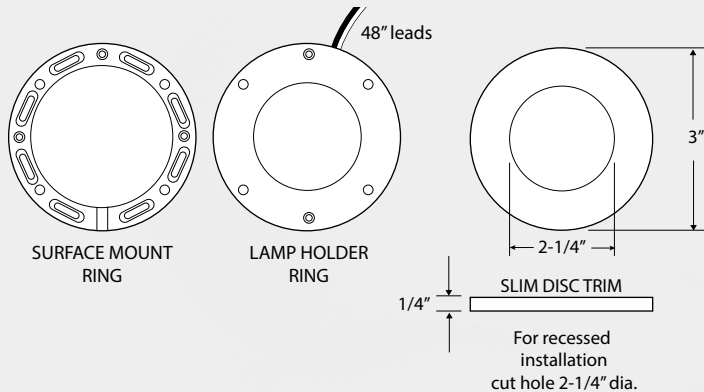

At a slim 1/4" depth, Slim Puck employs a unique trim that is captured to the recess or surface mounting, magnetically. At 2.2W, Slim Puck boasts up to 180 lumens in either 3000K or 4000K.

SLIM PUCK FEATURES

- 12VDC operation
- 3000k or 4000K
- Dimmable (ELV or MLV)*
- Surface or Recess Mount
- Magnetic Cover Plates
- 48" leads
- Max. pucks 20 per lead
- ETL
- 5 Year Warranty

*ELV low voltage (electric)
MLV low voltage (magnetic)

At only 1/4" slim, the LED Slim Puck provides an unobtrusive, sleek profile.

Black Slim Puck

ORDERING INFORMATION

| Catalog No. | Dimensions | Wattage | Lumens | Color Temp.* | CRI | Finish |
|-------------|----------------------|---------|--------|--------------|-----|----------------|
| SP-2-30-W | 3" dia. x 1/4" depth | 2.2W | 170 | 3000K | 80+ | White |
| SP-2-30-BNK | 3" dia. x 1/4" depth | 2.2W | 170 | 3000K | 80+ | Brushed Nickel |
| SP-2-30-B | 3" dia. x 1/4" depth | 2.2W | 170 | 3000K | 80+ | Black |
| SP-2-30-BZ | 3" dia. x 1/4" depth | 2.2W | 170 | 3000K | 80+ | Bronze |
| SP-2-40-W | 3" dia. x 1/4" depth | 2.2W | 180 | 4000K | 80+ | White |
| SP-2-40-BNK | 3" dia. x 1/4" depth | 2.2W | 180 | 4000K | 80+ | Brushed Nickel |
| SP-2-40-B | 3" dia. x 1/4" depth | 2.2W | 180 | 4000K | 80+ | Black |
| SP-2-40-BZ | 3" dia. x 1/4" depth | 2.2W | 180 | 4000K | 80+ | Bronze |