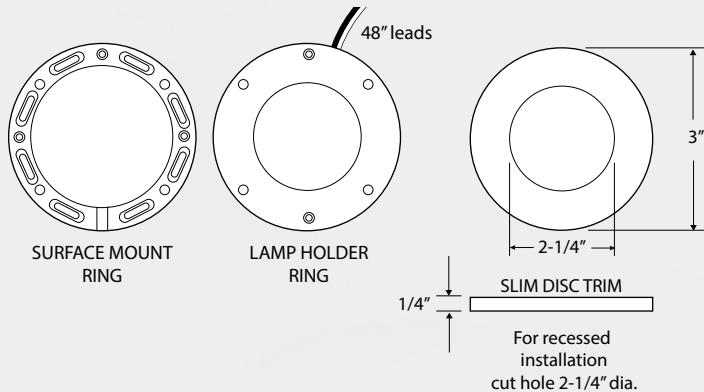

At a slim 1/4" depth, Slim Puck employs a unique trim that is captured to the recess or surface mounting, magnetically. At 2.2W, Slim Puck boasts up to 180 lumens in either 3000K or 4000K.

## SLIM PUCK FEATURES

- 12VDC operation
- 3000k or 4000K
- Dimmable (ELV or MLV)\*
- Surface or Recess Mount
- Magnetic Cover Plates
- 48" leads
- Max. pucks 20 per lead
- ETL
- 5 Year Warranty

\*ELV low voltage (electric)  
MLV low voltage (magnetic)

At only 1/4" slim, the LED Slim Puck provides an unobtrusive, sleek profile.

Black Slim Puck

## ORDERING INFORMATION

Catalog No.	Dimensions	Wattage	Lumens	Color Temp.*	CRI	Finish
SP-2-30-W	3" dia. x 1/4" depth	2.2W	170	3000K	80+	White
SP-2-30-BNK	3" dia. x 1/4" depth	2.2W	170	3000K	80+	Brushed Nickel
SP-2-30-B	3" dia. x 1/4" depth	2.2W	170	3000K	80+	Black
SP-2-30-BZ	3" dia. x 1/4" depth	2.2W	170	3000K	80+	Bronze
SP-2-40-W	3" dia. x 1/4" depth	2.2W	180	4000K	80+	White
SP-2-40-BNK	3" dia. x 1/4" depth	2.2W	180	4000K	80+	Brushed Nickel
SP-2-40-B	3" dia. x 1/4" depth	2.2W	180	4000K	80+	Black
SP-2-40-BZ	3" dia. x 1/4" depth	2.2W	180	4000K	80+	Bronze