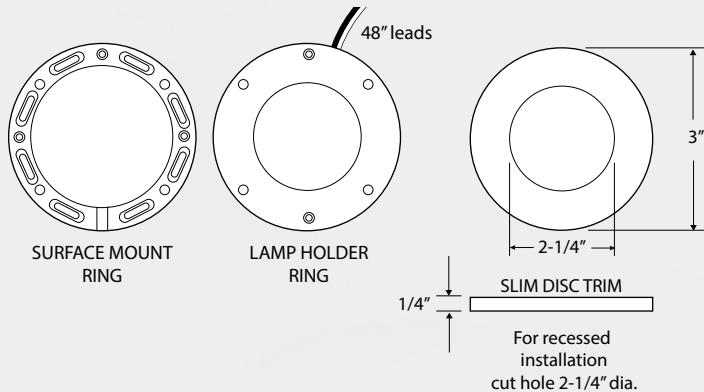

At a slim 1/4" depth, Slim Puck employs a unique trim that is captured to the recess or surface mounting, magnetically. At 2.2W, Slim Puck boasts up to 180 lumens in either 3000K or 4000K.

SLIM PUCK FEATURES

- 12VDC operation
- 3000k or 4000K
- Dimmable (ELV or MLV)*
- Surface or Recess Mount
- Magnetic Cover Plates
- 48" leads
- Max. pucks 20 per lead
- ETL
- 5 Year Warranty

*ELV low voltage (electric)
MLV low voltage (magnetic)

At only 1/4" slim, the LED Slim Puck provides an unobtrusive, sleek profile.

Black Slim Puck

ORDERING INFORMATION

Catalog No.	Dimensions	Wattage	Lumens	Color Temp.*	CRI	Finish
SP-2-30-W	3" dia. x 1/4" depth	2.2W	170	3000K	80+	White
SP-2-30-BNK	3" dia. x 1/4" depth	2.2W	170	3000K	80+	Brushed Nickel
SP-2-30-B	3" dia. x 1/4" depth	2.2W	170	3000K	80+	Black
SP-2-30-BZ	3" dia. x 1/4" depth	2.2W	170	3000K	80+	Bronze
SP-2-40-W	3" dia. x 1/4" depth	2.2W	180	4000K	80+	White
SP-2-40-BNK	3" dia. x 1/4" depth	2.2W	180	4000K	80+	Brushed Nickel
SP-2-40-B	3" dia. x 1/4" depth	2.2W	180	4000K	80+	Black
SP-2-40-BZ	3" dia. x 1/4" depth	2.2W	180	4000K	80+	Bronze