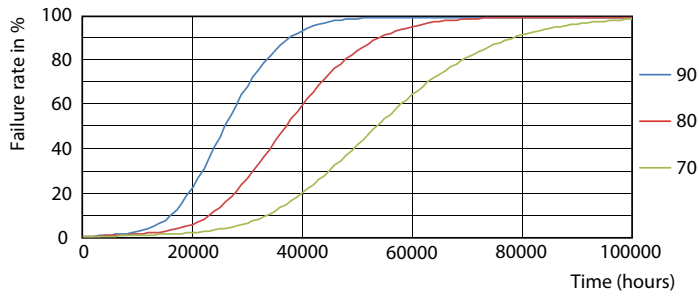

LEDtube 8-14W G5 830-850 200D DIM IF10-21