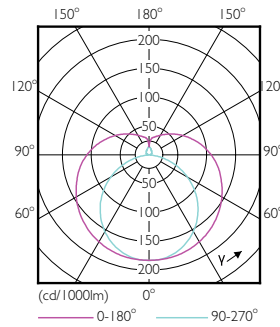

LED InstantFit Lamps

8T5HE/22-835/IF10/G/DIM 10/1

Philips LED T8 InstantFit Lamps are an ideal energy saving choice for existing linear fluorescent fixtures.

Product data

General Information		Voltage (Nom)	
Cap-Base	G5 [G5]	40-60 V	
Nominal Lifetime (Nom)	50000 h	Temperature	
Switching Cycle	50000X	T-Ambient (Max)	45 °C
B50L70	50000 h	T-Ambient (Min)	-20 °C
Light Technical		T-Storage (Max)	65 °C
Color Code	835 [CCT of 3500K]	T-Storage (Min)	-40 °C
Beam Angle (Nom)	200 °	T-Case Maximum (Nom)	70 °C
Initial lumen (Nom)	1000 lm	Controls and Dimming	
Luminous Flux (Rated) (Nom)	1000 lm	Dimmable	Yes
Rated Beam Angle	200 °	Mechanical and Housing	
Correlated Color Temperature (Nom)	3500 K	Product Length	600 mm
Color Consistency	<6	Approval and Application	
Color Rendering Index (Nom)	82	Energy Saving Product	Yes
LLMF At End Of Nominal Lifetime (Nom)	70 %	Approbation Marks	UL certificate RoHS compliance
Operating and Electrical		Product Data	
Input Frequency	40000-110000 Hz	Order product name	8T5HE/22-835/IF10/G/DIM 10/1
Power (Rated) (Nom)	8 W	EAN/UPC - Product	046677476427
Lamp Current (Max)	400 mA	Order code	476424
Lamp Current (Min)	60 mA	Numerator - Quantity Per Pack	1
Starting Time (Nom)	0.5 s	Numerator - Packs per outer box	10
Warm Up Time to 60% Light (Nom)	0.5 s		
Power Factor (Nom)	0.9		

LED InstantFit Lamps

Material Nr. (12NC)	929001823204
Net Weight (Piece)	0.080 kg
Model Number	9290018232

Warnings and Safety

- Perform a visual inspection to ensure lamp holders (or sockets) are not damaged or loose. If the lamp holders (or sockets) are damaged, corroded, charred, blackened or loose, contact a qualified electrician for proper replacement.
- Please refer to the ballast compatibility guide located at www.philips.com/instantfit.

Dimensional drawing

TLED 600mm HFV8.5-14W 1050lm 3500K ND

Product	D1	D2	A1	A2	A3
8T5HE/22-835/IF10/G/DIM 10/1	15.3 mm	18.4 mm	547.8 mm	554.9 mm	562 mm

Photometric data

LEDtube 8W G5 830 200D DIM IF10

LEDtube 8W G5 835 200D DIM IF10