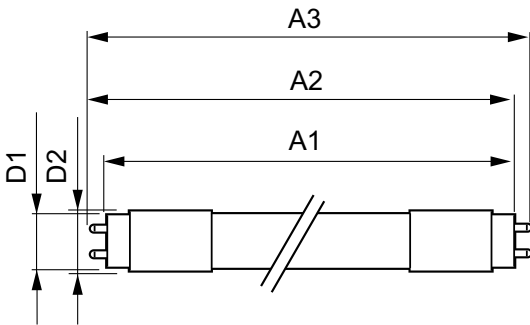

LED InstantFit Lamps

8T5HE/22-835/IF10/G/DIM 10/1

Philips LED T8 InstantFit Lamps are an ideal energy saving choice for existing linear fluorescent fixtures.

Product data

General Information		Voltage (Nom)	
Cap-Base	G5 [G5]	40-60 V	
Nominal Lifetime (Nom)	50000 h	Temperature	
Switching Cycle	50000X	T-Ambient (Max)	45 °C
B50L70	50000 h	T-Ambient (Min)	-20 °C
Light Technical		T-Storage (Max)	65 °C
Color Code	835 [CCT of 3500K]	T-Storage (Min)	-40 °C
Beam Angle (Nom)	200 °	T-Case Maximum (Nom)	70 °C
Initial lumen (Nom)	1000 lm	Controls and Dimming	
Luminous Flux (Rated) (Nom)	1000 lm	Dimmable	Yes
Rated Beam Angle	200 °	Mechanical and Housing	
Correlated Color Temperature (Nom)	3500 K	Product Length	600 mm
Color Consistency	<6	Approval and Application	
Color Rendering Index (Nom)	82	Energy Saving Product	Yes
LLMF At End Of Nominal Lifetime (Nom)	70 %	Approbation Marks	UL certificate RoHS compliance
Operating and Electrical		Product Data	
Input Frequency	40000-110000 Hz	Order product name	8T5HE/22-835/IF10/G/DIM 10/1
Power (Rated) (Nom)	8 W	EAN/UPC - Product	046677476427
Lamp Current (Max)	400 mA	Order code	476424
Lamp Current (Min)	60 mA	Numerator - Quantity Per Pack	1
Starting Time (Nom)	0.5 s	Numerator - Packs per outer box	10
Warm Up Time to 60% Light (Nom)	0.5 s		
Power Factor (Nom)	0.9		

LED InstantFit Lamps

Material Nr. (12NC)	929001823204
Net Weight (Piece)	0.080 kg
Model Number	9290018232

Warnings and Safety

- Perform a visual inspection to ensure lamp holders (or sockets) are not damaged or loose. If the lamp holders (or sockets) are damaged, corroded, charred, blackened or loose, contact a qualified electrician for proper replacement.
- Please refer to the ballast compatibility guide located at www.philips.com/instantfit.

Dimensional drawing

TLED 600mm HFV8.5-14W 1050lm 3500K ND

Product	D1	D2	A1	A2	A3
8T5HE/22-835/IF10/G/DIM 10/1	15.3 mm	18.4 mm	547.8 mm	554.9 mm	562 mm

Photometric data

LEDtube 8W G5 830 200D DIM IF10

LEDtube 8W G5 835 200D DIM IF10