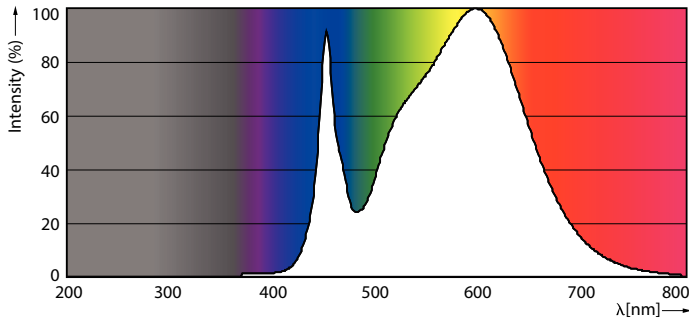

LED InstantFit Lamps

8T5HE/22-835/IF10/G/DIM 10/1

Philips LED T8 InstantFit Lamps are an ideal energy saving choice for existing linear fluorescent fixtures.

Product data

General Information		Voltage (Nom)	
Cap-Base	G5 [G5]	40-60 V	
Nominal Lifetime (Nom)	50000 h	Temperature	
Switching Cycle	50000X	T-Ambient (Max)	45 °C
B50L70	50000 h	T-Ambient (Min)	-20 °C
Light Technical		T-Storage (Max)	65 °C
Color Code	835 [CCT of 3500K]	T-Storage (Min)	-40 °C
Beam Angle (Nom)	200 °	T-Case Maximum (Nom)	70 °C
Initial lumen (Nom)	1000 lm	Controls and Dimming	
Luminous Flux (Rated) (Nom)	1000 lm	Dimmable	Yes
Rated Beam Angle	200 °	Mechanical and Housing	
Correlated Color Temperature (Nom)	3500 K	Product Length	600 mm
Color Consistency	<6	Approval and Application	
Color Rendering Index (Nom)	82	Energy Saving Product	Yes
LLMF At End Of Nominal Lifetime (Nom)	70 %	Approbation Marks	UL certificate RoHS compliance
Operating and Electrical		Product Data	
Input Frequency	40000-110000 Hz	Order product name	8T5HE/22-835/IF10/G/DIM 10/1
Power (Rated) (Nom)	8 W	EAN/UPC - Product	046677476427
Lamp Current (Max)	400 mA	Order code	476424
Lamp Current (Min)	60 mA	Numerator - Quantity Per Pack	1
Starting Time (Nom)	0.5 s	Numerator - Packs per outer box	10
Warm Up Time to 60% Light (Nom)	0.5 s		
Power Factor (Nom)	0.9		

Dimensional drawing

TLED 600mm HFV8.5-14W 1050lm 3500K ND

Product	D1	D2	A1	A2	A3
8T5HE/22-835/IF10/G/DIM 10/1	15.3 mm	18.4 mm	547.8 mm	554.9 mm	562 mm

Photometric data

LEDtube 8W G5 830 200D DIM IF10

LEDtube 8W G5 835 200D DIM IF10