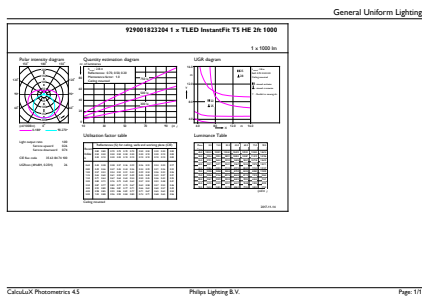

LED InstantFit Lamps

8T5HE/22-835/IF10/G/DIM 10/1

Philips LED T8 InstantFit Lamps are an ideal energy saving choice for existing linear fluorescent fixtures.

Product data

General Information		Voltage (Nom)	
Cap-Base	G5 [G5]	40-60 V	
Nominal Lifetime (Nom)	50000 h	Temperature	
Switching Cycle	50000X	T-Ambient (Max)	45 °C
B50L70	50000 h	T-Ambient (Min)	-20 °C
Light Technical		T-Storage (Max)	65 °C
Color Code	835 [CCT of 3500K]	T-Storage (Min)	-40 °C
Beam Angle (Nom)	200 °	T-Case Maximum (Nom)	70 °C
Initial lumen (Nom)	1000 lm	Controls and Dimming	
Luminous Flux (Rated) (Nom)	1000 lm	Dimmable	Yes
Rated Beam Angle	200 °	Mechanical and Housing	
Correlated Color Temperature (Nom)	3500 K	Product Length	600 mm
Color Consistency	<6	Approval and Application	
Color Rendering Index (Nom)	82	Energy Saving Product	Yes
LLMF At End Of Nominal Lifetime (Nom)	70 %	Approbation Marks	UL certificate RoHS compliance
Operating and Electrical		Product Data	
Input Frequency	40000-110000 Hz	Order product name	8T5HE/22-835/IF10/G/DIM 10/1
Power (Rated) (Nom)	8 W	EAN/UPC - Product	046677476427
Lamp Current (Max)	400 mA	Order code	476424
Lamp Current (Min)	60 mA	Numerator - Quantity Per Pack	1
Starting Time (Nom)	0.5 s	Numerator - Packs per outer box	10
Warm Up Time to 60% Light (Nom)	0.5 s		
Power Factor (Nom)	0.9		

LED InstantFit Lamps

Material Nr. (12NC)	929001823204
Net Weight (Piece)	0.080 kg
Model Number	9290018232

Warnings and Safety

- Perform a visual inspection to ensure lamp holders (or sockets) are not damaged or loose. If the lamp holders (or sockets) are damaged, corroded, charred, blackened or loose, contact a qualified electrician for proper replacement.
- Please refer to the ballast compatibility guide located at www.philips.com/instantfit.

Dimensional drawing

TLED 600mm HFV8.5-14W 1050lm 3500K ND

Product	D1	D2	A1	A2	A3
8T5HE/22-835/IF10/G/DIM 10/1	15.3 mm	18.4 mm	547.8 mm	554.9 mm	562 mm

Photometric data

LEDtube 8W G5 830 200D DIM IF10

LEDtube 8W G5 835 200D DIM IF10