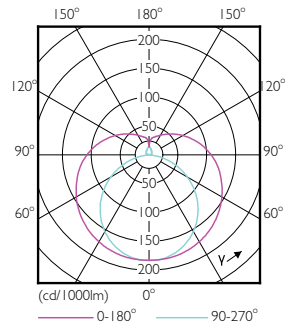

LED InstantFit Lamps

8T5HE/22-835/IF10/G/DIM 10/1

Philips LED T8 InstantFit Lamps are an ideal energy saving choice for existing linear fluorescent fixtures.

Product data

General Information		Voltage (Nom)	
Cap-Base	G5 [G5]	40-60 V	
Nominal Lifetime (Nom)	50000 h	Temperature	
Switching Cycle	50000X	T-Ambient (Max)	45 °C
B50L70	50000 h	T-Ambient (Min)	-20 °C
Light Technical		T-Storage (Max)	65 °C
Color Code	835 [CCT of 3500K]	T-Storage (Min)	-40 °C
Beam Angle (Nom)	200 °	T-Case Maximum (Nom)	70 °C
Initial lumen (Nom)	1000 lm	Controls and Dimming	
Luminous Flux (Rated) (Nom)	1000 lm	Dimmable	Yes
Rated Beam Angle	200 °	Mechanical and Housing	
Correlated Color Temperature (Nom)	3500 K	Product Length	600 mm
Color Consistency	<6	Approval and Application	
Color Rendering Index (Nom)	82	Energy Saving Product	Yes
LLMF At End Of Nominal Lifetime (Nom)	70 %	Approbation Marks	UL certificate RoHS compliance
Operating and Electrical		Product Data	
Input Frequency	40000-110000 Hz	Order product name	8T5HE/22-835/IF10/G/DIM 10/1
Power (Rated) (Nom)	8 W	EAN/UPC - Product	046677476427
Lamp Current (Max)	400 mA	Order code	476424
Lamp Current (Min)	60 mA	Numerator - Quantity Per Pack	1
Starting Time (Nom)	0.5 s	Numerator - Packs per outer box	10
Warm Up Time to 60% Light (Nom)	0.5 s		
Power Factor (Nom)	0.9		

LED InstantFit Lamps

Material Nr. (12NC)	929001823204
Net Weight (Piece)	0.080 kg
Model Number	9290018232

Warnings and Safety

- Perform a visual inspection to ensure lamp holders (or sockets) are not damaged or loose. If the lamp holders (or sockets) are damaged, corroded, charred, blackened or loose, contact a qualified electrician for proper replacement.
- Please refer to the ballast compatibility guide located at www.philips.com/instantfit.

Dimensional drawing

TLED 600mm HFV8.5-14W 1050lm 3500K ND

Product	D1	D2	A1	A2	A3
8T5HE/22-835/IF10/G/DIM 10/1	15.3 mm	18.4 mm	547.8 mm	554.9 mm	562 mm

Photometric data

LEDtube 8W G5 830 200D DIM IF10

LEDtube 8W G5 835 200D DIM IF10