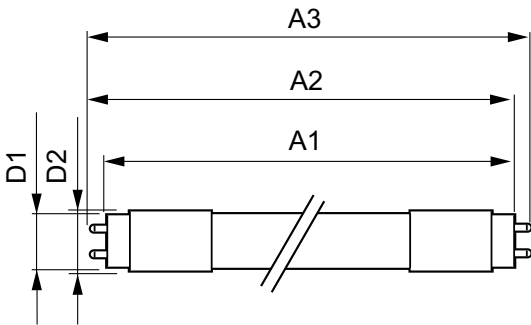

LED InstantFit Lamps

8T5HE/22-835/IF10/G/DIM 10/1

Philips LED T8 InstantFit Lamps are an ideal energy saving choice for existing linear fluorescent fixtures.

Product data

General Information		Voltage (Nom)	
Cap-Base	G5 [G5]	40-60 V	
Nominal Lifetime (Nom)	50000 h	Temperature	
Switching Cycle	50000X	T-Ambient (Max)	45 °C
B50L70	50000 h	T-Ambient (Min)	-20 °C
Light Technical		T-Storage (Max)	65 °C
Color Code	835 [CCT of 3500K]	T-Storage (Min)	-40 °C
Beam Angle (Nom)	200 °	T-Case Maximum (Nom)	70 °C
Initial lumen (Nom)	1000 lm	Controls and Dimming	
Luminous Flux (Rated) (Nom)	1000 lm	Dimmable	Yes
Rated Beam Angle	200 °	Mechanical and Housing	
Correlated Color Temperature (Nom)	3500 K	Product Length	600 mm
Color Consistency	<6	Approval and Application	
Color Rendering Index (Nom)	82	Energy Saving Product	Yes
LLMF At End Of Nominal Lifetime (Nom)	70 %	Approbation Marks	UL certificate RoHS compliance
Operating and Electrical		Product Data	
Input Frequency	40000-110000 Hz	Order product name	8T5HE/22-835/IF10/G/DIM 10/1
Power (Rated) (Nom)	8 W	EAN/UPC - Product	046677476427
Lamp Current (Max)	400 mA	Order code	476424
Lamp Current (Min)	60 mA	Numerator - Quantity Per Pack	1
Starting Time (Nom)	0.5 s	Numerator - Packs per outer box	10
Warm Up Time to 60% Light (Nom)	0.5 s		
Power Factor (Nom)	0.9		

LED InstantFit Lamps

Material Nr. (12NC)	929001823204
Net Weight (Piece)	0.080 kg
Model Number	9290018232

Warnings and Safety

- Perform a visual inspection to ensure lamp holders (or sockets) are not damaged or loose. If the lamp holders (or sockets) are damaged, corroded, charred, blackened or loose, contact a qualified electrician for proper replacement.
- Please refer to the ballast compatibility guide located at www.philips.com/instantfit.

Dimensional drawing

TLED 600mm HFV8.5-14W 1050lm 3500K ND

Product	D1	D2	A1	A2	A3
8T5HE/22-835/IF10/G/DIM 10/1	15.3 mm	18.4 mm	547.8 mm	554.9 mm	562 mm

Photometric data

LEDtube 8W G5 830 200D DIM IF10

LEDtube 8W G5 835 200D DIM IF10