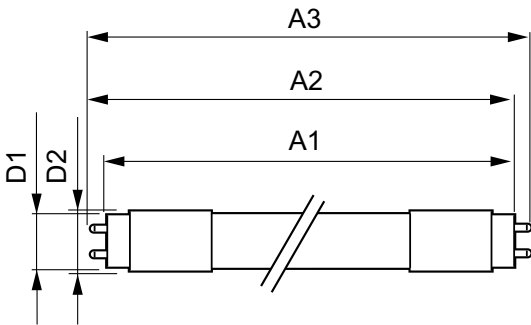

LED InstantFit Lamps

8T5HE/22-840/IF10/G/DIM 10/1

Philips LED T8 InstantFit Lamps are an ideal energy saving choice for existing linear fluorescent fixtures.

Product data

General Information	
Cap-Base	G5 [G5]
Nominal Lifetime (Nom)	50000 h
Switching Cycle	50000X
B50L70	50000 h
Light Technical	
Color Code	841 [CCT of 4100K (841)]
Beam Angle (Nom)	200 °
Initial lumen (Nom)	1050 lm
Luminous Flux (Rated) (Nom)	1050 lm
Rated Beam Angle	200 °
Correlated Color Temperature (Nom)	4000 K
Color Consistency	<6
Color Rendering Index (Nom)	82
LLMF At End Of Nominal Lifetime (Nom)	70 %
Operating and Electrical	
Input Frequency	40000-110000 Hz
Power (Rated) (Nom)	8 W
Lamp Current (Max)	400 mA
Lamp Current (Min)	60 mA
Starting Time (Nom)	0.5 s
Warm Up Time to 60% Light (Nom)	0.5 s
Power Factor (Nom)	0.9

Voltage (Nom)	40-60 V
Temperature	
T-Ambient (Max)	45 °C
T-Ambient (Min)	-20 °C
T-Storage (Max)	65 °C
T-Storage (Min)	-40 °C
T-Case Maximum (Nom)	70 °C
Controls and Dimming	
Dimmable	Yes
Mechanical and Housing	
Product Length	600 mm
Approval and Application	
Energy Saving Product	Yes
Approbation Marks	UL certificate RoHS compliance
Product Data	
Order product name	8T5HE/22-840/IF10/G/DIM 10/1
EAN/UPC - Product	046677476434
Order code	476432
Numerator - Quantity Per Pack	1
Numerator - Packs per outer box	10

LED InstantFit Lamps

Material Nr. (12NC)	929001823304
Net Weight (Piece)	0.080 kg
Model Number	9290018233

Warnings and Safety

- Perform a visual inspection to ensure lamp holders (or sockets) are not damaged or loose. If the lamp holders (or sockets) are damaged, corroded, charred, blackened or loose, contact a qualified electrician for proper replacement.
- Please refer to the ballast compatibility guide located at www.philips.com/instantfit.

Dimensional drawing

TLED 600mm HFV8.5-14W 1050lm 4000K ND

Product	D1	D2	A1	A2	A3
8T5HE/22-840/IF10/G/DIM 10/1	15.3 mm	18.4 mm	547.8 mm	554.9 mm	562 mm

Photometric data

LEDtube 8W G5 830 200D DIM IF10

LEDtube 8W G5 840 200D DIM IF10