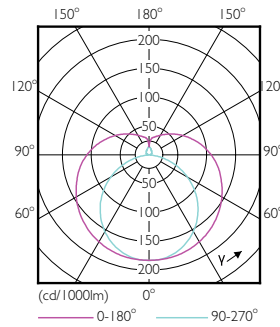

LED InstantFit Lamps

8T5HE/22-840/IF10/G/DIM 10/1

Philips LED T8 InstantFit Lamps are an ideal energy saving choice for existing linear fluorescent fixtures.

Product data

General Information	
Cap-Base	G5 [G5]
Nominal Lifetime (Nom)	50000 h
Switching Cycle	50000X
B50L70	50000 h
Light Technical	
Color Code	841 [CCT of 4100K (841)]
Beam Angle (Nom)	200 °
Initial lumen (Nom)	1050 lm
Luminous Flux (Rated) (Nom)	1050 lm
Rated Beam Angle	200 °
Correlated Color Temperature (Nom)	4000 K
Color Consistency	<6
Color Rendering Index (Nom)	82
LLMF At End Of Nominal Lifetime (Nom)	70 %
Operating and Electrical	
Input Frequency	40000-110000 Hz
Power (Rated) (Nom)	8 W
Lamp Current (Max)	400 mA
Lamp Current (Min)	60 mA
Starting Time (Nom)	0.5 s
Warm Up Time to 60% Light (Nom)	0.5 s
Power Factor (Nom)	0.9

Dimensional drawing

TLED 600mm HFV8.5-14W 1050lm 4000K ND

Product	D1	D2	A1	A2	A3
8T5HE/22-840/IF10/G/DIM 10/1	15.3 mm	18.4 mm	547.8 mm	554.9 mm	562 mm

Photometric data

LEDtube 8W G5 830 200D DIM IF10

LEDtube 8W G5 840 200D DIM IF10