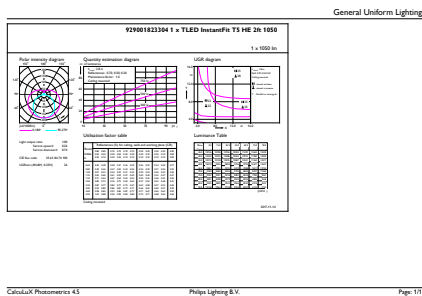

LED InstantFit Lamps

8T5HE/22-840/IF10/G/DIM 10/1

Philips LED T8 InstantFit Lamps are an ideal energy saving choice for existing linear fluorescent fixtures.

Product data

General Information	
Cap-Base	G5 [G5]
Nominal Lifetime (Nom)	50000 h
Switching Cycle	50000X
B50L70	50000 h
Light Technical	
Color Code	841 [CCT of 4100K (841)]
Beam Angle (Nom)	200 °
Initial lumen (Nom)	1050 lm
Luminous Flux (Rated) (Nom)	1050 lm
Rated Beam Angle	200 °
Correlated Color Temperature (Nom)	4000 K
Color Consistency	<6
Color Rendering Index (Nom)	82
LLMF At End Of Nominal Lifetime (Nom)	70 %
Operating and Electrical	
Input Frequency	40000-110000 Hz
Power (Rated) (Nom)	8 W
Lamp Current (Max)	400 mA
Lamp Current (Min)	60 mA
Starting Time (Nom)	0.5 s
Warm Up Time to 60% Light (Nom)	0.5 s
Power Factor (Nom)	0.9

LED InstantFit Lamps

Material Nr. (12NC)	929001823304
Net Weight (Piece)	0.080 kg
Model Number	9290018233

Warnings and Safety

- Perform a visual inspection to ensure lamp holders (or sockets) are not damaged or loose. If the lamp holders (or sockets) are damaged, corroded, charred, blackened or loose, contact a qualified electrician for proper replacement.
- Please refer to the ballast compatibility guide located at www.philips.com/instantfit.

Dimensional drawing

TLED 600mm HFV8.5-14W 1050lm 4000K ND

Product	D1	D2	A1	A2	A3
8T5HE/22-840/IF10/G/DIM 10/1	15.3 mm	18.4 mm	547.8 mm	554.9 mm	562 mm

Photometric data

LEDtube 8W G5 830 200D DIM IF10

LEDtube 8W G5 840 200D DIM IF10