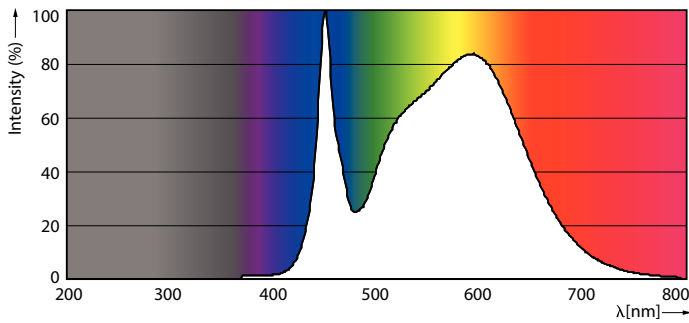

LED InstantFit Lamps

8T5HE/22-840/IF10/G/DIM 10/1

Philips LED T8 InstantFit Lamps are an ideal energy saving choice for existing linear fluorescent fixtures.

Product data

General Information	
Cap-Base	G5 [G5]
Nominal Lifetime (Nom)	50000 h
Switching Cycle	50000X
B50L70	50000 h
Light Technical	
Color Code	841 [CCT of 4100K (841)]
Beam Angle (Nom)	200 °
Initial lumen (Nom)	1050 lm
Luminous Flux (Rated) (Nom)	1050 lm
Rated Beam Angle	200 °
Correlated Color Temperature (Nom)	4000 K
Color Consistency	<6
Color Rendering Index (Nom)	82
LLMF At End Of Nominal Lifetime (Nom)	70 %
Operating and Electrical	
Input Frequency	40000-110000 Hz
Power (Rated) (Nom)	8 W
Lamp Current (Max)	400 mA
Lamp Current (Min)	60 mA
Starting Time (Nom)	0.5 s
Warm Up Time to 60% Light (Nom)	0.5 s
Power Factor (Nom)	0.9

Dimensional drawing

TLED 600mm HFV8.5-14W 1050lm 4000K ND

Product	D1	D2	A1	A2	A3
8T5HE/22-840/IF10/G/DIM 10/1	15.3 mm	18.4 mm	547.8 mm	554.9 mm	562 mm

Photometric data

LEDtube 8W G5 830 200D DIM IF10

LEDtube 8W G5 840 200D DIM IF10