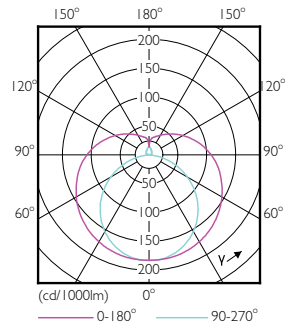

Photometric data

LEDtube 8W G5 830 200D DIM IF10