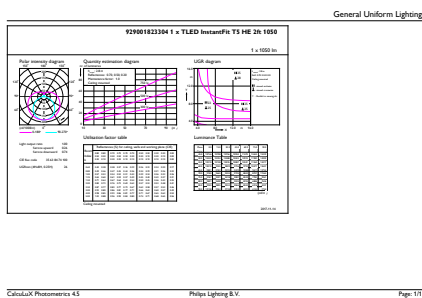

Photometric data

LEDtube 8W G5 830 200D DIM IF10