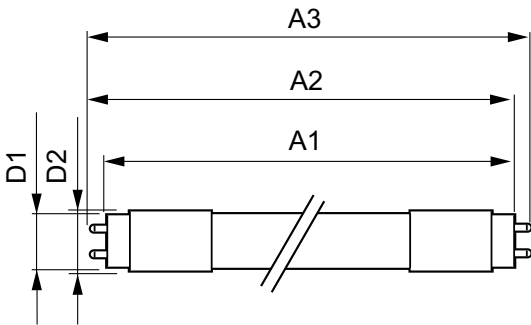

LED InstantFit Lamps

Material Nr. (12NC)	929001823304
Net Weight (Piece)	0.080 kg
Model Number	9290018233

Warnings and Safety

- Perform a visual inspection to ensure lamp holders (or sockets) are not damaged or loose. If the lamp holders (or sockets) are damaged, corroded, charred, blackened or loose, contact a qualified electrician for proper replacement.
- Please refer to the ballast compatibility guide located at www.philips.com/instantfit.

Dimensional drawing

TLED 600mm HFV8.5-14W 1050lm 4000K ND

Product	D1	D2	A1	A2	A3
8T5HE/22-840/IF10/G/DIM 10/1	15.3 mm	18.4 mm	547.8 mm	554.9 mm	562 mm