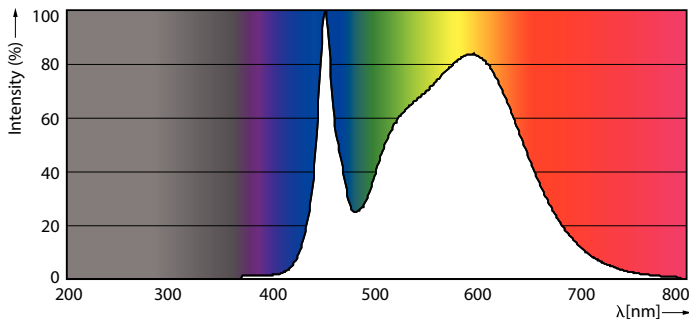

LEDtube 8W G5 840 200D DIM IF10