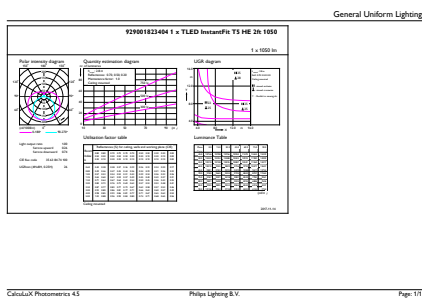

Photometric data

LEDtube 8W G5 830 200D DIM IF10