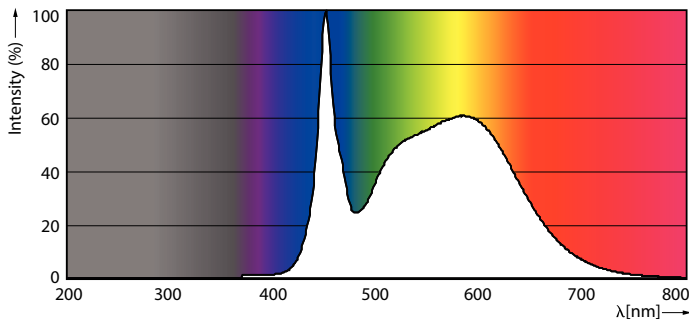

LEDtube 8W G5 850 200D DIM IF10