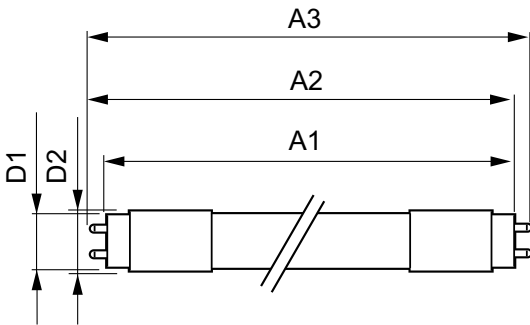

LED InstantFit Lamps

8T5HE/22-850/IF10/G/DIM 10/1

Philips LED T8 InstantFit Lamps are an ideal energy saving choice for existing linear fluorescent fixtures.

Product data

| General Information | |
|---------------------------------------|---------------------|
| Cap-Base | G5 [G5] |
| Nominal Lifetime (Nom) | 50000 h |
| Switching Cycle | 50000X |
| B50L70 | 50000 h |
| Light Technical | |
| Color Code | 850 [CCT of 5000K] |
| Beam Angle (Nom) | 200 ° |
| Initial lumen (Nom) | 1050 lm |
| Luminous Flux (Rated) (Nom) | 1050 lm |
| Rated Beam Angle | 200 ° |
| Correlated Color Temperature (Nom) | 5000 K |
| Color Consistency | <5 |
| Color Rendering Index (Nom) | 82 |
| LLMF At End Of Nominal Lifetime (Nom) | 70 % |
| Operating and Electrical | |
| Input Frequency | 40000-110000 Hz |
| Power (Rated) (Nom) | 8 W |
| Lamp Current (Max) | 400 mA |
| Lamp Current (Min) | 60 mA |
| Starting Time (Nom) | 0.5 s |
| Warm Up Time to 60% Light (Nom) | 0.5 s |
| Power Factor (Nom) | 0.9 |

| Voltage (Nom) | 40-60 V |
|---------------------------------|--------------------------------|
| Temperature | |
| T-Ambient (Max) | 45 °C |
| T-Ambient (Min) | -20 °C |
| T-Storage (Max) | 65 °C |
| T-Storage (Min) | -40 °C |
| T-Case Maximum (Nom) | 70 °C |
| Controls and Dimming | |
| Dimmable | Yes |
| Mechanical and Housing | |
| Product Length | 600 mm |
| Approval and Application | |
| Energy Saving Product | Yes |
| Approbation Marks | UL certificate RoHS compliance |
| Product Data | |
| Order product name | 8T5HE/22-850/IF10/G/DIM 10/1 |
| EAN/UPC - Product | 046677476441 |
| Order code | 476440 |
| Numerator - Quantity Per Pack | 1 |
| Numerator - Packs per outer box | 10 |

Dimensional drawing

TLED 600mm HFV8.5-14W 1050lm 5000K ND

| Product | D1 | D2 | A1 | A2 | A3 |
|------------------------------|---------|---------|----------|----------|--------|
| 8T5HE/22-850/IF10/G/DIM 10/1 | 15.3 mm | 18.4 mm | 547.8 mm | 554.9 mm | 562 mm |