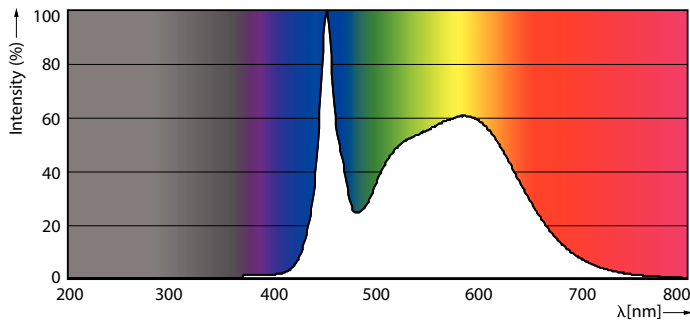

LEDtube 8W G5 850 200D DIM IF10