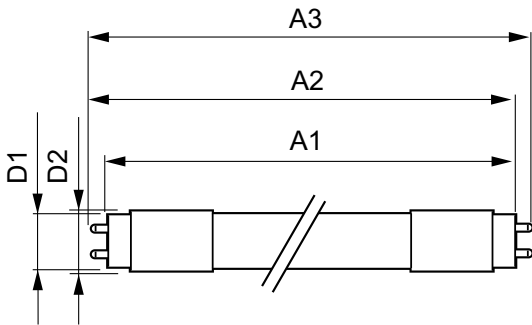

LED InstantFit Lamps

Material Nr. (12NC)	929001823404
Net Weight (Piece)	0.080 kg
Model Number	9290018234

Warnings and Safety

- Perform a visual inspection to ensure lamp holders (or sockets) are not damaged or loose. If the lamp holders (or sockets) are damaged, corroded, charred, blackened or loose, contact a qualified electrician for proper replacement.
- Please refer to the ballast compatibility guide located at www.philips.com/instantfit.

Dimensional drawing

TLED 600mm HFV8.5-14W 1050lm 5000K ND

Product	D1	D2	A1	A2	A3
8T5HE/22-850/IF10/G/DIM 10/1	15.3 mm	18.4 mm	547.8 mm	554.9 mm	562 mm