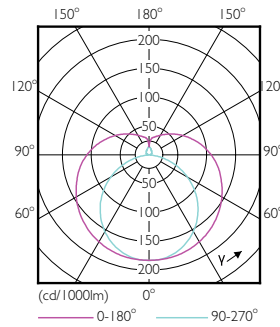

Photometric data

LEDtube 8W G5 830 200D DIM IF10