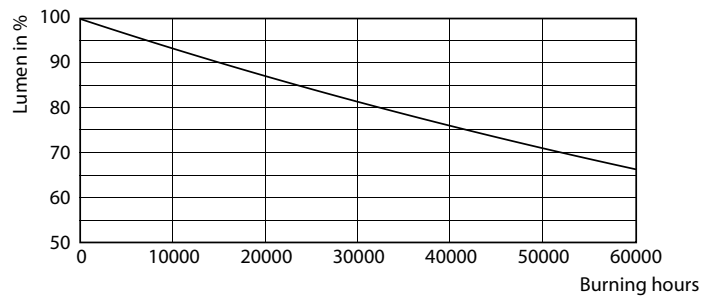

LED InstantFit Lamps

Lifetime

LEDtube 8-14W G5 830-850 200D DIM IF10-21