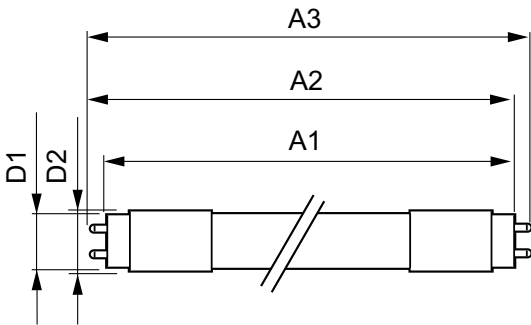

LED InstantFit Lamps

Material Nr. (12NC)	929001823504
Net Weight (Piece)	0.110 kg
Model Number	9290018235

Warnings and Safety

- Perform a visual inspection to ensure lamp holders (or sockets) are not damaged or loose. If the lamp holders (or sockets) are damaged, corroded, charred, blackened or loose, contact a qualified electrician for proper replacement.
- Please refer to the ballast compatibility guide located at www.philips.com/instantfit.

Dimensional drawing

TLED 900mm HFV11.5-21W 1500lm 3000K ND

Product	D1	D2	A1	A2	A3
11T5HE/34-830/IF14/G/DIM 10/1	15.3 mm	18.4 mm	847.8 mm	854.9 mm	862 mm