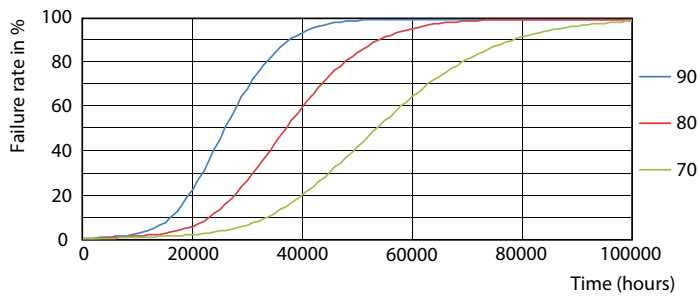

LED InstantFit Lamps

Lifetime

LEDtube 8-14W G5 830-850 200D DIM IF10-21