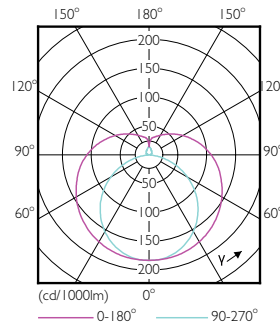

Photometric data

LEDtube 8W G5 830 200D DIM IF10