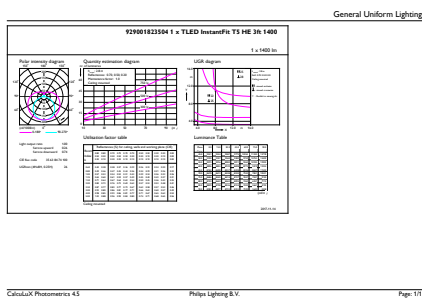

Photometric data

LEDtube 8W G5 830 200D DIM IF10