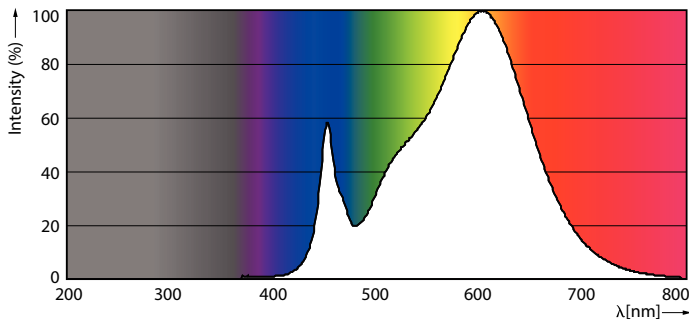

LEDtube 11W G5 830 200D DIM IF14