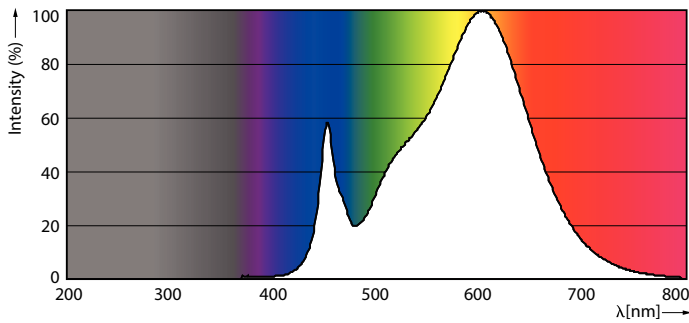

LED InstantFit Lamps

11T5HE/34-830/IF14/G/DIM 10/1

Philips LED T8 InstantFit Lamps are an ideal energy saving choice for existing linear fluorescent fixtures.

Product data

General Information		Voltage (Nom)	
Cap-Base	G5 [G5]	50-80 V	
Nominal Lifetime (Nom)	50000 h	Temperature	
Switching Cycle	50000X	T-Ambient (Max)	45 °C
B50L70	50000 h	T-Ambient (Min)	-20 °C
Light Technical		T-Storage (Max)	65 °C
Color Code	830 [CCT of 3000K]	T-Storage (Min)	-40 °C
Beam Angle (Nom)	200 °	T-Case Maximum (Nom)	70 °C
Initial lumen (Nom)	1400 lm	Controls and Dimming	
Luminous Flux (Rated) (Nom)	1400 lm	Dimmable	Yes
Rated Beam Angle	200 °	Mechanical and Housing	
Correlated Color Temperature (Nom)	3000 K	Product Length	900 mm
Color Consistency	<6	Approval and Application	
Color Rendering Index (Nom)	82	Energy Saving Product	Yes
LLMF At End Of Nominal Lifetime (Nom)	70 %	Approbation Marks	UL certificate RoHS compliance
Operating and Electrical		Product Data	
Input Frequency	40000-110000 Hz	Order product name	11T5HE/34-830/IF14/G/DIM 10/1
Power (Rated) (Nom)	11 W	EAN/UPC - Product	046677476458
Lamp Current (Max)	400 mA	Order code	476457
Lamp Current (Min)	60 mA	Numerator - Quantity Per Pack	1
Starting Time (Nom)	0.5 s	Numerator - Packs per outer box	10
Warm Up Time to 60% Light (Nom)	0.5 s		
Power Factor (Nom)	0.9		

Dimensional drawing

TLED 900mm HFV11.5-21W 1500lm 3000K ND

Product	D1	D2	A1	A2	A3
11T5HE/34-830/IF14/G/DIM 10/1	15.3 mm	18.4 mm	847.8 mm	854.9 mm	862 mm

Photometric data

LEDtube 8W G5 830 200D DIM IF10

LEDtube 11W G5 830 200D DIM IF14