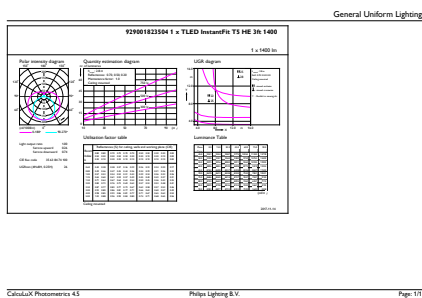

LED InstantFit Lamps

Material Nr. (12NC)	929001823504
Net Weight (Piece)	0.110 kg
Model Number	9290018235

Warnings and Safety

- Perform a visual inspection to ensure lamp holders (or sockets) are not damaged or loose. If the lamp holders (or sockets) are damaged, corroded, charred, blackened or loose, contact a qualified electrician for proper replacement.
- Please refer to the ballast compatibility guide located at www.philips.com/instantfit.

Dimensional drawing

TLED 900mm HFV11.5-21W 1500lm 3000K ND

Product	D1	D2	A1	A2	A3
11T5HE/34-830/IF14/G/DIM 10/1	15.3 mm	18.4 mm	847.8 mm	854.9 mm	862 mm

Photometric data

LEDtube 8W G5 830 200D DIM IF10

LEDtube 11W G5 830 200D DIM IF14