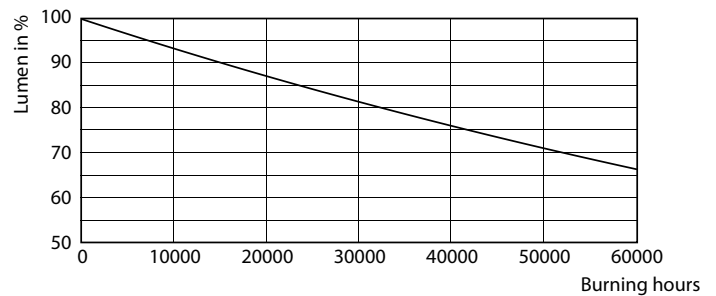

LED InstantFit Lamps

Lifetime

LEDtube 8-14W G5 830-850 200D DIM IF10-21