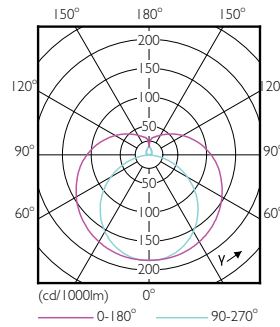

LED InstantFit Lamps

11T5HE/34-830/IF14/G/DIM 10/1

Philips LED T8 InstantFit Lamps are an ideal energy saving choice for existing linear fluorescent fixtures.

Product data

General Information		Voltage (Nom)	
Cap-Base	G5 [G5]	50-80 V	
Nominal Lifetime (Nom)	50000 h	Temperature	
Switching Cycle	50000X	T-Ambient (Max)	45 °C
B50L70	50000 h	T-Ambient (Min)	-20 °C
Light Technical		T-Storage (Max)	65 °C
Color Code	830 [CCT of 3000K]	T-Storage (Min)	-40 °C
Beam Angle (Nom)	200 °	T-Case Maximum (Nom)	70 °C
Initial lumen (Nom)	1400 lm	Controls and Dimming	
Luminous Flux (Rated) (Nom)	1400 lm	Dimmable	Yes
Rated Beam Angle	200 °	Mechanical and Housing	
Correlated Color Temperature (Nom)	3000 K	Product Length	900 mm
Color Consistency	<6	Approval and Application	
Color Rendering Index (Nom)	82	Energy Saving Product	Yes
LLMF At End Of Nominal Lifetime (Nom)	70 %	Approbation Marks	UL certificate RoHS compliance
Operating and Electrical		Product Data	
Input Frequency	40000-110000 Hz	Order product name	11T5HE/34-830/IF14/G/DIM 10/1
Power (Rated) (Nom)	11 W	EAN/UPC - Product	046677476458
Lamp Current (Max)	400 mA	Order code	476457
Lamp Current (Min)	60 mA	Numerator - Quantity Per Pack	1
Starting Time (Nom)	0.5 s	Numerator - Packs per outer box	10
Warm Up Time to 60% Light (Nom)	0.5 s		
Power Factor (Nom)	0.9		

Dimensional drawing

TLED 900mm HFV11.5-21W 1500lm 3000K ND

Product	D1	D2	A1	A2	A3
11T5HE/34-830/IF14/G/DIM 10/1	15.3 mm	18.4 mm	847.8 mm	854.9 mm	862 mm

Photometric data

LEDtube 8W G5 830 200D DIM IF10

LEDtube 11W G5 830 200D DIM IF14