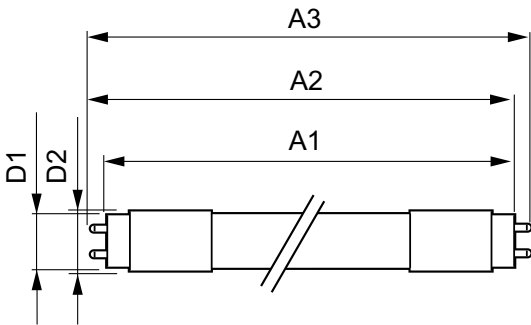

LED InstantFit Lamps

11T5HE/34-830/IF14/G/DIM 10/1

Philips LED T8 InstantFit Lamps are an ideal energy saving choice for existing linear fluorescent fixtures.

Product data

General Information		Voltage (Nom)	
Cap-Base	G5 [G5]	50-80 V	
Nominal Lifetime (Nom)	50000 h	Temperature	
Switching Cycle	50000X	T-Ambient (Max)	45 °C
B50L70	50000 h	T-Ambient (Min)	-20 °C
Light Technical		T-Storage (Max)	65 °C
Color Code	830 [CCT of 3000K]	T-Storage (Min)	-40 °C
Beam Angle (Nom)	200 °	T-Case Maximum (Nom)	70 °C
Initial lumen (Nom)	1400 lm	Controls and Dimming	
Luminous Flux (Rated) (Nom)	1400 lm	Dimmable	Yes
Rated Beam Angle	200 °	Mechanical and Housing	
Correlated Color Temperature (Nom)	3000 K	Product Length	900 mm
Color Consistency	<6	Approval and Application	
Color Rendering Index (Nom)	82	Energy Saving Product	Yes
LLMF At End Of Nominal Lifetime (Nom)	70 %	Approbation Marks	UL certificate RoHS compliance
Operating and Electrical		Product Data	
Input Frequency	40000-110000 Hz	Order product name	11T5HE/34-830/IF14/G/DIM 10/1
Power (Rated) (Nom)	11 W	EAN/UPC - Product	046677476458
Lamp Current (Max)	400 mA	Order code	476457
Lamp Current (Min)	60 mA	Numerator - Quantity Per Pack	1
Starting Time (Nom)	0.5 s	Numerator - Packs per outer box	10
Warm Up Time to 60% Light (Nom)	0.5 s		
Power Factor (Nom)	0.9		

Dimensional drawing

TLED 900mm HFV11.5-21W 1500lm 3000K ND

Product	D1	D2	A1	A2	A3
11T5HE/34-830/IF14/G/DIM 10/1	15.3 mm	18.4 mm	847.8 mm	854.9 mm	862 mm

Photometric data

LEDtube 8W G5 830 200D DIM IF10

LEDtube 11W G5 830 200D DIM IF14