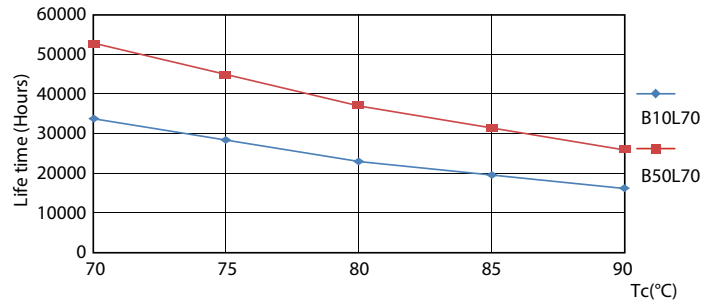

LEDtube 8-14W G5 830-850 200D DIM IF10-21

LED InstantFit Lamps

Lifetime