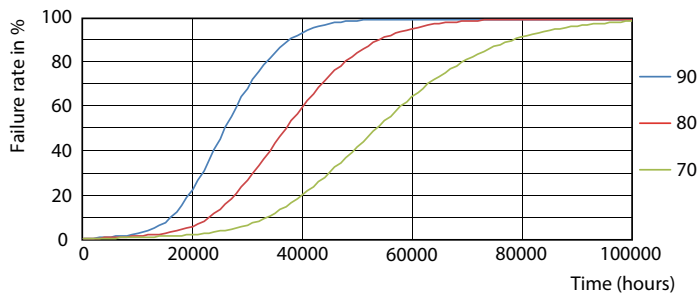

LED InstantFit Lamps

Lifetime

LEDtube 8-14W G5 830-850 200D DIM IF10-21