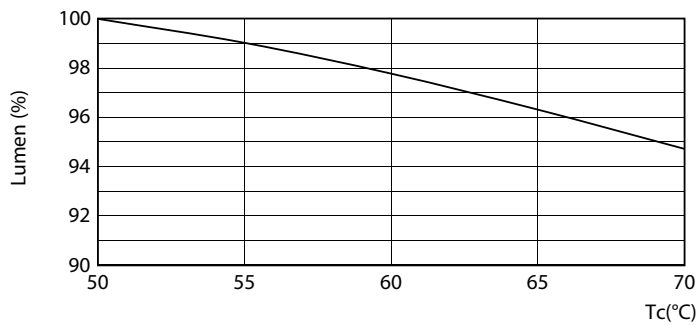

LEDtube 8-14W G5 830-850 200D DIM IF10-21

LEDtube 8-14W G5 830-850 200D DIM IF10-21

LEDtube 8-14W G5 830-850 200D DIM IF10-21