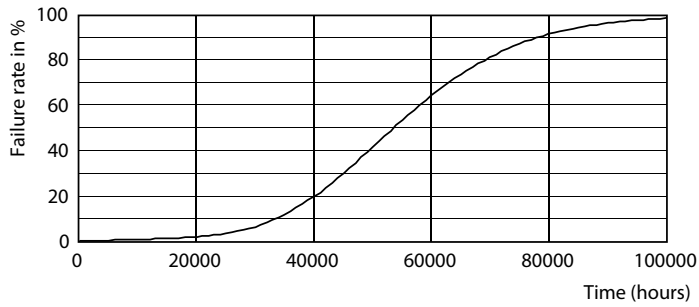

LED InstantFit Lamps

Lifetime

LEDtube 8-14W G5 830-850 200D DIM IF10-21