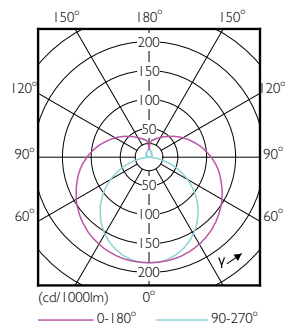

Dimensional drawing

TLED 900mm HFV11.5-21W 1500lm 4000K ND

Product	D1	D2	A1	A2	A3
11T5HE/34-840/IF15/G/DIM 10/1	15.3 mm	18.4 mm	847.8 mm	854.9 mm	862 mm

Photometric data

LEDtube PLC 400mm 16-5W 2G11 840 2100lm