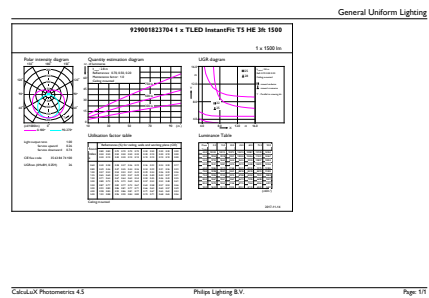

Dimensional drawing

TLED 900mm HFV11.5-21W 1500lm 4000K ND

Product	D1	D2	A1	A2	A3
11T5HE/34-840/IF15/G/DIM 10/1	15.3 mm	18.4 mm	847.8 mm	854.9 mm	862 mm

Photometric data

LEDtube PLC 400mm 16-5W 2G11 840 2100lm