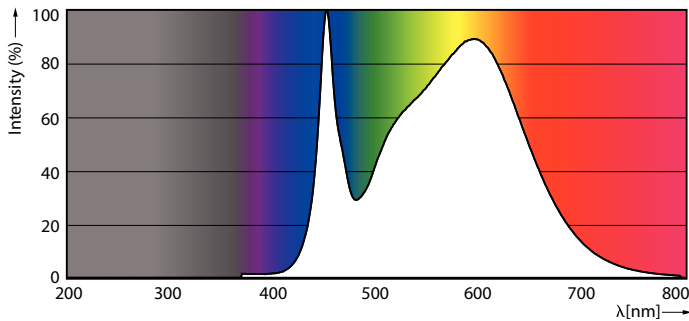

Photometric data

LEDtube PLC 400mm 16-5W 2G11 840 2100lm