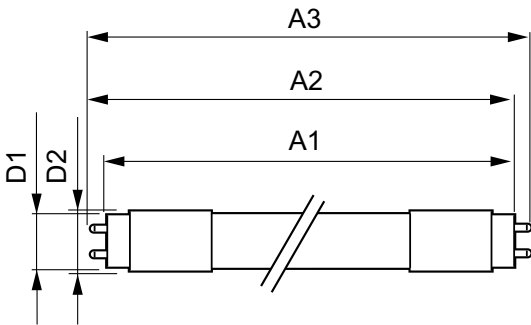

LED InstantFit Lamps

11T5HE/34-840/IF15/G/DIM 10/1

Philips LED T5 InstantFit Lamps are an ideal energy saving choice for existing linear fluorescent fixtures.

Product data

General Information	
Cap-Base	G5 [G5]
Nominal Lifetime (Nom)	50000 h
Switching Cycle	50000X
B50L70	50000 h
Light Technical	
Color Code	841 [CCT of 4100K (841)]
Beam Angle (Nom)	200 °
Initial lumen (Nom)	1500 lm
Luminous Flux (Rated) (Nom)	1500 lm
Rated Beam Angle	200 °
Correlated Color Temperature (Nom)	4000 K
Color Consistency	<6
Color Rendering Index (Nom)	82
LLMF At End Of Nominal Lifetime (Nom)	70 %
Operating and Electrical	
Input Frequency	40000-110000 Hz
Power (Rated) (Nom)	11 W
Lamp Current (Max)	400 mA
Lamp Current (Min)	60 mA
Starting Time (Nom)	0.5 s
Warm Up Time to 60% Light (Nom)	0.5 s
Power Factor (Nom)	0.9

Voltage (Nom)	50-80 V
Temperature	
T-Ambient (Max)	45 °C
T-Ambient (Min)	-20 °C
T-Storage (Max)	65 °C
T-Storage (Min)	-40 °C
T-Case Maximum (Nom)	70 °C
Controls and Dimming	
Dimmable	Yes
Mechanical and Housing	
Product Length	900 mm
Approval and Application	
Energy Saving Product	Yes
Approbation Marks	UL certificate RoHS compliance
Product Data	
Order product name	11T5HE/34-840/IF15/G/DIM 10/1
EAN/UPC - Product	046677476472
Order code	476473
Numerator - Quantity Per Pack	1
Numerator - Packs per outer box	10

LED InstantFit Lamps

Material Nr. (12NC)	929001823704
Net Weight (Piece)	0.110 kg
Model Number	9290018237

Warnings and Safety

- Perform a visual inspection to ensure lamp holders (or sockets) are not damaged or loose. If the lamp holders (or sockets) are damaged, corroded, charred, blackened or loose, contact a qualified electrician for proper replacement.
- Please refer to the ballast compatibility guide located at www.philips.com/instantfit.

Dimensional drawing

TLED 900mm HFV11.5-21W 1500lm 4000K ND

Product	D1	D2	A1	A2	A3
11T5HE/34-840/IF15/G/DIM 10/1	15.3 mm	18.4 mm	847.8 mm	854.9 mm	862 mm

Photometric data

LEDtube PLC 400mm 16-5W 2G11 840 2100lm