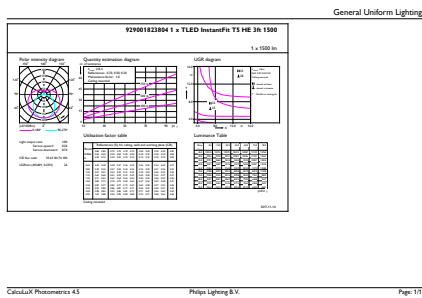

LED InstantFit Lamps

11T5HE/34-850/IF15/G/DIM 10/1

Philips LED T8 InstantFit Lamps are an ideal energy saving choice for existing linear fluorescent fixtures.

Product data

General Information	
Cap-Base	G5 [G5]
Nominal Lifetime (Nom)	50000 h
Switching Cycle	50000X
B50L70	50000 h
Light Technical	
Color Code	850 [CCT of 5000K]
Beam Angle (Nom)	200 °
Initial lumen (Nom)	1500 lm
Luminous Flux (Rated) (Nom)	1500 lm
Rated Beam Angle	200 °
Correlated Color Temperature (Nom)	5000 K
Color Consistency	<5
Color Rendering Index (Nom)	82
LLMF At End Of Nominal Lifetime (Nom)	70 %
Operating and Electrical	
Input Frequency	40000-110000 Hz
Power (Rated) (Nom)	11 W
Lamp Current (Max)	400 mA
Lamp Current (Min)	60 mA
Starting Time (Nom)	0.5 s
Warm Up Time to 60% Light (Nom)	0.5 s
Power Factor (Nom)	0.9

LED InstantFit Lamps

Material Nr. (12NC)	929001823804
Net Weight (Piece)	0.110 kg
Model Number	9290018238

Warnings and Safety

- Perform a visual inspection to ensure lamp holders (or sockets) are not damaged or loose. If the lamp holders (or sockets) are damaged, corroded, charred, blackened or loose, contact a qualified electrician for proper replacement.
- Please refer to the ballast compatibility guide located at www.philips.com/instantfit.

Dimensional drawing

TLED 900mm HFV11.5-21W 1500lm 5000K ND

Product	D1	D2	A1	A2	A3
11T5HE/34-850/IF15/G/DIM 10/1	15.3 mm	18.4 mm	847.8 mm	854.9 mm	862 mm

Photometric data

LEDtube 8W G5 830 200D DIM IF10

LEDtube 1200mm 12W G13/850