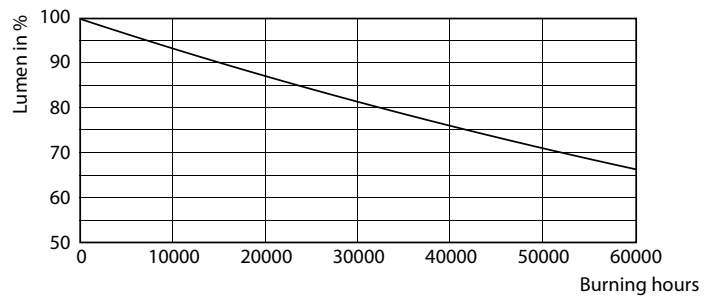

LED InstantFit Lamps

Lifetime

LEDtube 8-14W G5 830-850 200D DIM IF10-21