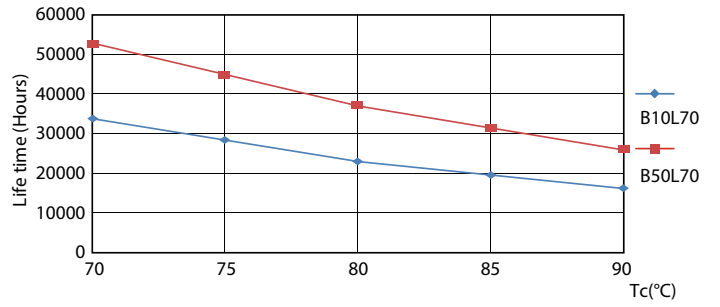

LEDtube 8-14W G5 830-850 200D DIM IF10-21

LED InstantFit Lamps

Lifetime