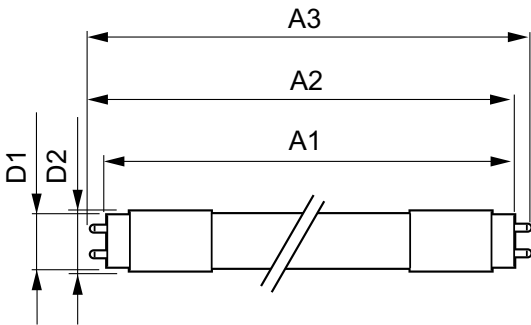

LED InstantFit Lamps

11T5HE/34-850/IF15/G/DIM 10/1

Philips LED T8 InstantFit Lamps are an ideal energy saving choice for existing linear fluorescent fixtures.

Product data

General Information	
Cap-Base	G5 [G5]
Nominal Lifetime (Nom)	50000 h
Switching Cycle	50000X
B50L70	50000 h
Light Technical	
Color Code	850 [CCT of 5000K]
Beam Angle (Nom)	200 °
Initial lumen (Nom)	1500 lm
Luminous Flux (Rated) (Nom)	1500 lm
Rated Beam Angle	200 °
Correlated Color Temperature (Nom)	5000 K
Color Consistency	<5
Color Rendering Index (Nom)	82
LLMF At End Of Nominal Lifetime (Nom)	70 %
Operating and Electrical	
Input Frequency	40000-110000 Hz
Power (Rated) (Nom)	11 W
Lamp Current (Max)	400 mA
Lamp Current (Min)	60 mA
Starting Time (Nom)	0.5 s
Warm Up Time to 60% Light (Nom)	0.5 s
Power Factor (Nom)	0.9

Voltage (Nom)	50-80 V
Temperature	
T-Ambient (Max)	45 °C
T-Ambient (Min)	-20 °C
T-Storage (Max)	65 °C
T-Storage (Min)	-40 °C
T-Case Maximum (Nom)	70 °C
Controls and Dimming	
Dimmable	Yes
Mechanical and Housing	
Product Length	900 mm
Approval and Application	
Energy Saving Product	Yes
Approbation Marks	UL certificate RoHS compliance
Product Data	
Order product name	11T5HE/34-850/IF15/G/DIM 10/1
EAN/UPC - Product	046677476489
Order code	476481
Numerator - Quantity Per Pack	1
Numerator - Packs per outer box	10

LED InstantFit Lamps

Material Nr. (12NC)	929001823804
Net Weight (Piece)	0.110 kg
Model Number	9290018238

Warnings and Safety

- Perform a visual inspection to ensure lamp holders (or sockets) are not damaged or loose. If the lamp holders (or sockets) are damaged, corroded, charred, blackened or loose, contact a qualified electrician for proper replacement.
- Please refer to the ballast compatibility guide located at www.philips.com/instantfit.

Dimensional drawing

TLED 900mm HFV11.5-21W 1500lm 5000K ND

Product	D1	D2	A1	A2	A3
11T5HE/34-850/IF15/G/DIM 10/1	15.3 mm	18.4 mm	847.8 mm	854.9 mm	862 mm

Photometric data

LEDtube 8W G5 830 200D DIM IF10

LEDtube 1200mm 12W G13/850