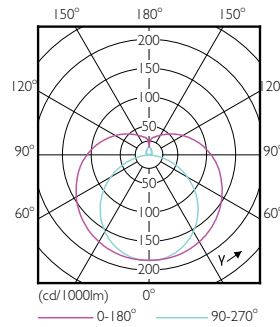

LED InstantFit Lamps

11T5HE/34-850/IF15/G/DIM 10/1

Philips LED T8 InstantFit Lamps are an ideal energy saving choice for existing linear fluorescent fixtures.

Product data

General Information	
Cap-Base	G5 [G5]
Nominal Lifetime (Nom)	50000 h
Switching Cycle	50000X
B50L70	50000 h
Light Technical	
Color Code	850 [CCT of 5000K]
Beam Angle (Nom)	200 °
Initial lumen (Nom)	1500 lm
Luminous Flux (Rated) (Nom)	1500 lm
Rated Beam Angle	200 °
Correlated Color Temperature (Nom)	5000 K
Color Consistency	<5
Color Rendering Index (Nom)	82
LLMF At End Of Nominal Lifetime (Nom)	70 %
Operating and Electrical	
Input Frequency	40000-110000 Hz
Power (Rated) (Nom)	11 W
Lamp Current (Max)	400 mA
Lamp Current (Min)	60 mA
Starting Time (Nom)	0.5 s
Warm Up Time to 60% Light (Nom)	0.5 s
Power Factor (Nom)	0.9

Dimensional drawing

TLED 900mm HFV11.5-21W 1500lm 5000K ND

Product	D1	D2	A1	A2	A3
11T5HE/34-850/IF15/G/DIM 10/1	15.3 mm	18.4 mm	847.8 mm	854.9 mm	862 mm

Photometric data

LEDtube 8W G5 830 200D DIM IF10

LEDtube 1200mm 12W G13/850