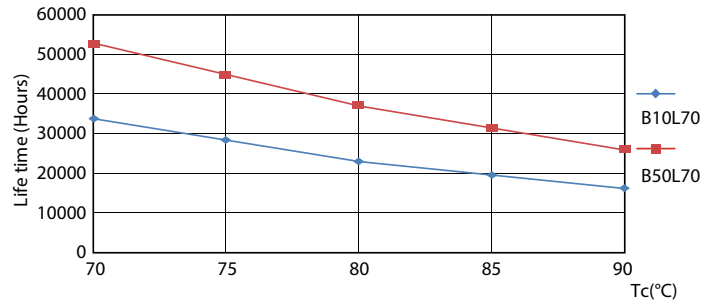

LEDtube 8-14W G5 830-850 200D DIM IF10-21

LED InstantFit Lamps

Lifetime