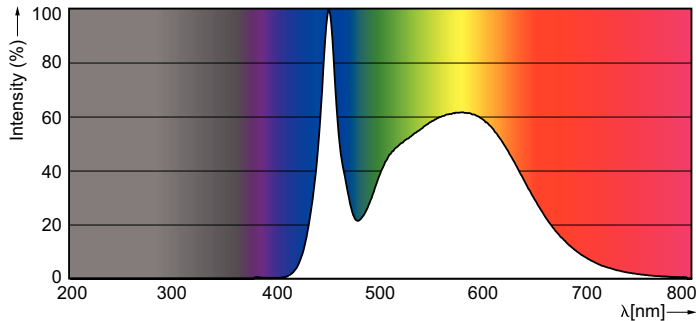

LEDtube 1200mm 12W G13/850