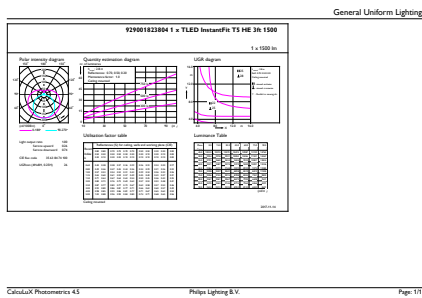

LED InstantFit Lamps

11T5HE/34-850/IF15/G/DIM 10/1

Philips LED T8 InstantFit Lamps are an ideal energy saving choice for existing linear fluorescent fixtures.

Product data

General Information		Voltage (Nom)	
Cap-Base	G5 [G5]	50-80 V	
Nominal Lifetime (Nom)	50000 h	Temperature	
Switching Cycle	50000X	T-Ambient (Max)	45 °C
B50L70	50000 h	T-Ambient (Min)	-20 °C
Light Technical		T-Storage (Max)	65 °C
Color Code	850 [CCT of 5000K]	T-Storage (Min)	-40 °C
Beam Angle (Nom)	200 °	T-Case Maximum (Nom)	70 °C
Initial lumen (Nom)	1500 lm	Controls and Dimming	
Luminous Flux (Rated) (Nom)	1500 lm	Dimmable	Yes
Rated Beam Angle	200 °	Mechanical and Housing	
Correlated Color Temperature (Nom)	5000 K	Product Length	900 mm
Color Consistency	<5	Approval and Application	
Color Rendering Index (Nom)	82	Energy Saving Product	Yes
LLMF At End Of Nominal Lifetime (Nom)	70 %	Approbation Marks	UL certificate RoHS compliance
Operating and Electrical		Product Data	
Input Frequency	40000-110000 Hz	Order product name	11T5HE/34-850/IF15/G/DIM 10/1
Power (Rated) (Nom)	11 W	EAN/UPC - Product	046677476489
Lamp Current (Max)	400 mA	Order code	476481
Lamp Current (Min)	60 mA	Numerator - Quantity Per Pack	1
Starting Time (Nom)	0.5 s	Numerator - Packs per outer box	10
Warm Up Time to 60% Light (Nom)	0.5 s		
Power Factor (Nom)	0.9		

LED InstantFit Lamps

Material Nr. (12NC)	929001823804
Net Weight (Piece)	0.110 kg
Model Number	9290018238

Warnings and Safety

- Perform a visual inspection to ensure lamp holders (or sockets) are not damaged or loose. If the lamp holders (or sockets) are damaged, corroded, charred, blackened or loose, contact a qualified electrician for proper replacement.
- Please refer to the ballast compatibility guide located at www.philips.com/instantfit.

Dimensional drawing

TLED 900mm HFV11.5-21W 1500lm 5000K ND

Product	D1	D2	A1	A2	A3
11T5HE/34-850/IF15/G/DIM 10/1	15.3 mm	18.4 mm	847.8 mm	854.9 mm	862 mm

Photometric data

LEDtube 8W G5 830 200D DIM IF10

LEDtube 1200mm 12W G13/850