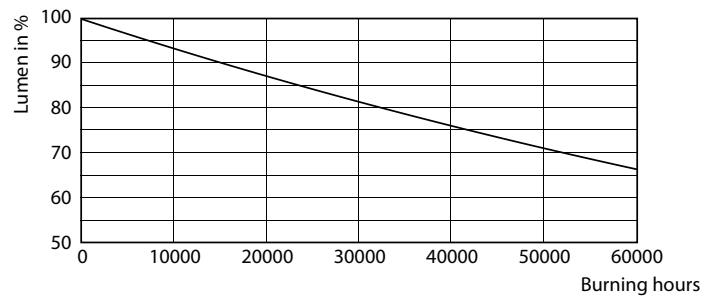

LED InstantFit Lamps

Lifetime

LEDtube 8-14W G5 830-850 200D DIM IF10-21