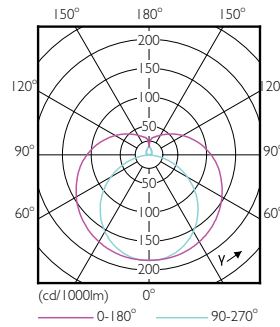

LED InstantFit Lamps

11T5HE/34-850/IF15/G/DIM 10/1

Philips LED T8 InstantFit Lamps are an ideal energy saving choice for existing linear fluorescent fixtures.

Product data

General Information		Voltage (Nom)	
Cap-Base	G5 [G5]	50-80 V	
Nominal Lifetime (Nom)	50000 h	Temperature	
Switching Cycle	50000X	T-Ambient (Max)	45 °C
B50L70	50000 h	T-Ambient (Min)	-20 °C
Light Technical		T-Storage (Max)	65 °C
Color Code	850 [CCT of 5000K]	T-Storage (Min)	-40 °C
Beam Angle (Nom)	200 °	T-Case Maximum (Nom)	70 °C
Initial lumen (Nom)	1500 lm	Controls and Dimming	
Luminous Flux (Rated) (Nom)	1500 lm	Dimmable	Yes
Rated Beam Angle	200 °	Mechanical and Housing	
Correlated Color Temperature (Nom)	5000 K	Product Length	900 mm
Color Consistency	<5	Approval and Application	
Color Rendering Index (Nom)	82	Energy Saving Product	Yes
LLMF At End Of Nominal Lifetime (Nom)	70 %	Approbation Marks	UL certificate RoHS compliance
Operating and Electrical		Product Data	
Input Frequency	40000-110000 Hz	Order product name	11T5HE/34-850/IF15/G/DIM 10/1
Power (Rated) (Nom)	11 W	EAN/UPC - Product	046677476489
Lamp Current (Max)	400 mA	Order code	476481
Lamp Current (Min)	60 mA	Numerator - Quantity Per Pack	1
Starting Time (Nom)	0.5 s	Numerator - Packs per outer box	10
Warm Up Time to 60% Light (Nom)	0.5 s		
Power Factor (Nom)	0.9		

LED InstantFit Lamps

Material Nr. (12NC)	929001823804
Net Weight (Piece)	0.110 kg
Model Number	9290018238

Warnings and Safety

- Perform a visual inspection to ensure lamp holders (or sockets) are not damaged or loose. If the lamp holders (or sockets) are damaged, corroded, charred, blackened or loose, contact a qualified electrician for proper replacement.
- Please refer to the ballast compatibility guide located at www.philips.com/instantfit.

Dimensional drawing

TLED 900mm HFV11.5-21W 1500lm 5000K ND

Product	D1	D2	A1	A2	A3
11T5HE/34-850/IF15/G/DIM 10/1	15.3 mm	18.4 mm	847.8 mm	854.9 mm	862 mm

Photometric data

LEDtube 8W G5 830 200D DIM IF10

LEDtube 1200mm 12W G13/850