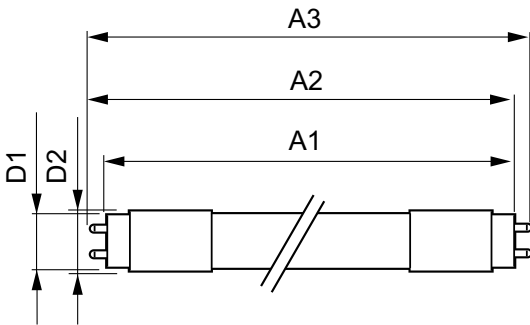

LED InstantFit Lamps

11T5HE/34-850/IF15/G/DIM 10/1

Philips LED T8 InstantFit Lamps are an ideal energy saving choice for existing linear fluorescent fixtures.

Product data

General Information		Voltage (Nom)	
Cap-Base	G5 [G5]	50-80 V	
Nominal Lifetime (Nom)	50000 h	Temperature	
Switching Cycle	50000X	T-Ambient (Max)	45 °C
B50L70	50000 h	T-Ambient (Min)	-20 °C
Light Technical		T-Storage (Max)	65 °C
Color Code	850 [CCT of 5000K]	T-Storage (Min)	-40 °C
Beam Angle (Nom)	200 °	T-Case Maximum (Nom)	70 °C
Initial lumen (Nom)	1500 lm	Controls and Dimming	
Luminous Flux (Rated) (Nom)	1500 lm	Dimmable	Yes
Rated Beam Angle	200 °	Mechanical and Housing	
Correlated Color Temperature (Nom)	5000 K	Product Length	900 mm
Color Consistency	<5	Approval and Application	
Color Rendering Index (Nom)	82	Energy Saving Product	Yes
LLMF At End Of Nominal Lifetime (Nom)	70 %	Approbation Marks	UL certificate RoHS compliance
Operating and Electrical		Product Data	
Input Frequency	40000-110000 Hz	Order product name	11T5HE/34-850/IF15/G/DIM 10/1
Power (Rated) (Nom)	11 W	EAN/UPC - Product	046677476489
Lamp Current (Max)	400 mA	Order code	476481
Lamp Current (Min)	60 mA	Numerator - Quantity Per Pack	1
Starting Time (Nom)	0.5 s	Numerator - Packs per outer box	10
Warm Up Time to 60% Light (Nom)	0.5 s		
Power Factor (Nom)	0.9		

LED InstantFit Lamps

Material Nr. (12NC)	929001823804
Net Weight (Piece)	0.110 kg
Model Number	9290018238

Warnings and Safety

- Perform a visual inspection to ensure lamp holders (or sockets) are not damaged or loose. If the lamp holders (or sockets) are damaged, corroded, charred, blackened or loose, contact a qualified electrician for proper replacement.
- Please refer to the ballast compatibility guide located at www.philips.com/instantfit.

Dimensional drawing

TLED 900mm HFV11.5-21W 1500lm 5000K ND

Product	D1	D2	A1	A2	A3
11T5HE/34-850/IF15/G/DIM 10/1	15.3 mm	18.4 mm	847.8 mm	854.9 mm	862 mm

Photometric data

LEDtube 8W G5 830 200D DIM IF10

LEDtube 1200mm 12W G13/850