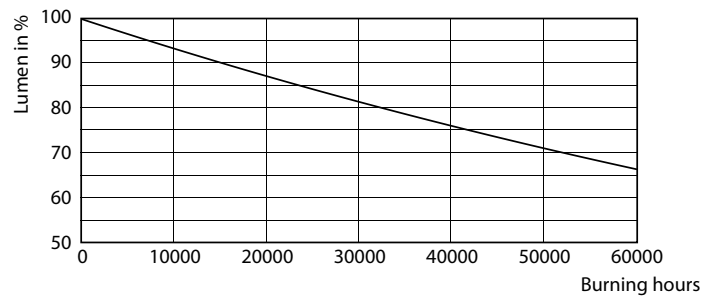

LED InstantFit Lamps

14T5HE/46-830/IF20/G/DIM 10/1

Philips LED T5 InstantFit Lamps are an ideal energy saving choice for existing linear fluorescent fixtures.

Product data

General Information		Voltage (Nom)	
Cap-Base	G5 [G5]	70-105 V	
Nominal Lifetime (Nom)	50000 h	Temperature	
Switching Cycle	50000X	T-Ambient (Max)	45 °C
B50L70	50000 h	T-Ambient (Min)	-20 °C
Light Technical		T-Storage (Max)	65 °C
Color Code	830 [CCT of 3000K]	T-Storage (Min)	-40 °C
Beam Angle (Nom)	200 °	T-Case Maximum (Nom)	70 °C
Initial lumen (Nom)	2000 lm	Controls and Dimming	
Luminous Flux (Rated) (Nom)	2000 lm	Dimmable	Yes
Rated Beam Angle	200 °	Mechanical and Housing	
Correlated Color Temperature (Nom)	3000 K	Product Length	1200 mm
Color Consistency	<6	Approval and Application	
Color Rendering Index (Nom)	82	Energy Saving Product	Yes
LLMF At End Of Nominal Lifetime (Nom)	70 %	Approbation Marks	UL certificate RoHS compliance
Operating and Electrical		Product Data	
Input Frequency	40000-110000 Hz	Order product name	14T5HE/46-830/IF20/G/DIM 10/1
Power (Rated) (Nom)	14 W	EAN/UPC - Product	046677476496
Lamp Current (Max)	350 mA	Order code	476499
Lamp Current (Min)	150 mA	Numerator - Quantity Per Pack	1
Starting Time (Nom)	0.5 s	Numerator - Packs per outer box	10
Warm Up Time to 60% Light (Nom)	0.5 s		
Power Factor (Nom)	0.9		

LEDtube 8W G5 830 200D DIM IF10

LED InstantFit Lamps

Lifetime

LEDtube 8-14W G5 830-850 200D DIM IF10-21

LEDtube 8-14W G5 830-850 200D DIM IF10-21

LEDtube 8-14W G5 830-850 200D DIM IF10-21

LEDtube 8-14W G5 830-850 200D DIM IF10-21