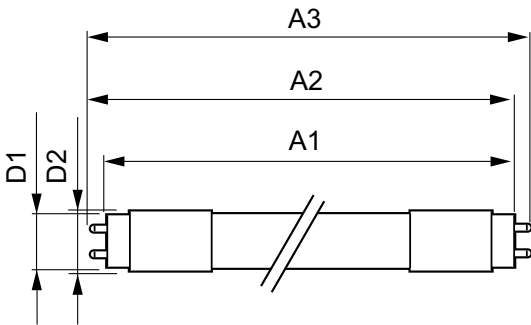

LED InstantFit Lamps

14T5HE/46-830/IF20/G/DIM 10/1

Philips LED T5 InstantFit Lamps are an ideal energy saving choice for existing linear fluorescent fixtures.

Product data

General Information		Voltage (Nom)	
Cap-Base	G5 [G5]	70-105 V	
Nominal Lifetime (Nom)	50000 h	Temperature	
Switching Cycle	50000X	T-Ambient (Max)	45 °C
B50L70	50000 h	T-Ambient (Min)	-20 °C
Light Technical		T-Storage (Max)	65 °C
Color Code	830 [CCT of 3000K]	T-Storage (Min)	-40 °C
Beam Angle (Nom)	200 °	T-Case Maximum (Nom)	70 °C
Initial lumen (Nom)	2000 lm	Controls and Dimming	
Luminous Flux (Rated) (Nom)	2000 lm	Dimmable	Yes
Rated Beam Angle	200 °	Mechanical and Housing	
Correlated Color Temperature (Nom)	3000 K	Product Length	1200 mm
Color Consistency	<6	Approval and Application	
Color Rendering Index (Nom)	82	Energy Saving Product	Yes
LLMF At End Of Nominal Lifetime (Nom)	70 %	Approbation Marks	UL certificate RoHS compliance
Operating and Electrical		Product Data	
Input Frequency	40000-110000 Hz	Order product name	14T5HE/46-830/IF20/G/DIM 10/1
Power (Rated) (Nom)	14 W	EAN/UPC - Product	046677476496
Lamp Current (Max)	350 mA	Order code	476499
Lamp Current (Min)	150 mA	Numerator - Quantity Per Pack	1
Starting Time (Nom)	0.5 s	Numerator - Packs per outer box	10
Warm Up Time to 60% Light (Nom)	0.5 s		
Power Factor (Nom)	0.9		

LED InstantFit Lamps

Material Nr. (12NC)	929001823904
Net Weight (Piece)	0.146 kg
Model Number	9290018239

Warnings and Safety

- Perform a visual inspection to ensure lamp holders (or sockets) are not damaged or loose. If the lamp holders (or sockets) are damaged, corroded, charred, blackened or loose, contact a qualified electrician for proper replacement.
- Please refer to the ballast compatibility guide located at www.philips.com/instantfit.

Dimensional drawing

TLED 1200mm HFV16-28W 2100lm 3000K ND

Product	D1	D2	A1	A2	A3
14T5HE/46-830/IF20/G/DIM	15.3 mm	18.4 mm	1147.8 mm	1154.9 mm	1162 mm
10/1					

Photometric data

LEDtube PLC 400mm 16-5W 2G11 830 2000lm