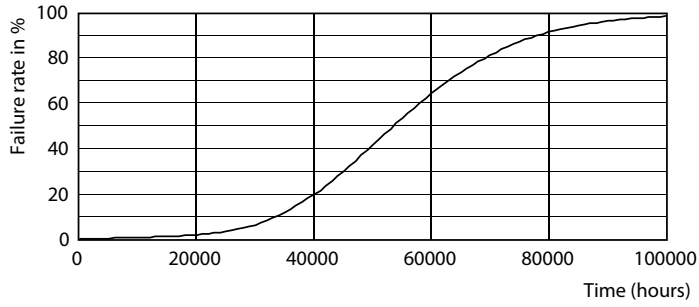

LED InstantFit Lamps

Lifetime

LEDtube 8-14W G5 830-850 200D DIM IF10-21