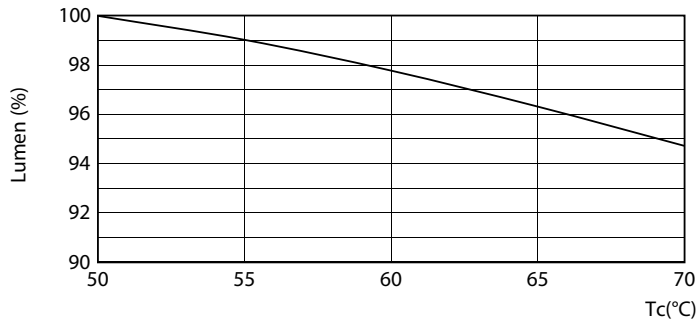

LEDtube 8-14W G5 830-850 200D DIM IF10-21

LEDtube 8-14W G5 830-850 200D DIM IF10-21