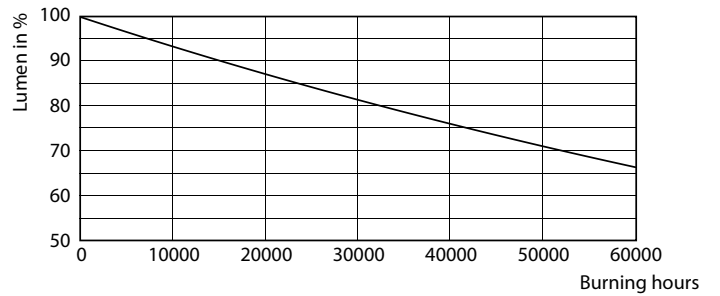

LEDtube 8-14W G5 830-850 200D DIM IF10-21