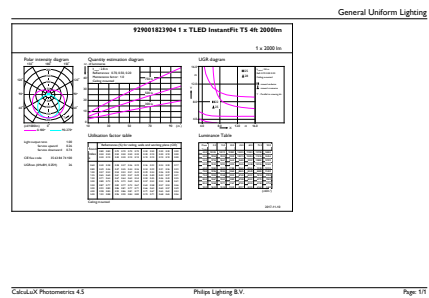

LED InstantFit Lamps

14T5HE/46-830/IF20/G/DIM 10/1

Philips LED T5 InstantFit Lamps are an ideal energy saving choice for existing linear fluorescent fixtures.

Product data

General Information		Voltage (Nom)	
Cap-Base	G5 [G5]	70-105 V	
Nominal Lifetime (Nom)	50000 h	Temperature	
Switching Cycle	50000X	T-Ambient (Max)	45 °C
B50L70	50000 h	T-Ambient (Min)	-20 °C
Light Technical		T-Storage (Max)	65 °C
Color Code	830 [CCT of 3000K]	T-Storage (Min)	-40 °C
Beam Angle (Nom)	200 °	T-Case Maximum (Nom)	70 °C
Initial lumen (Nom)	2000 lm	Controls and Dimming	
Luminous Flux (Rated) (Nom)	2000 lm	Dimmable	Yes
Rated Beam Angle	200 °	Mechanical and Housing	
Correlated Color Temperature (Nom)	3000 K	Product Length	1200 mm
Color Consistency	<6	Approval and Application	
Color Rendering Index (Nom)	82	Energy Saving Product	Yes
LLMF At End Of Nominal Lifetime (Nom)	70 %	Approbation Marks	UL certificate RoHS compliance
Operating and Electrical		Product Data	
Input Frequency	40000-110000 Hz	Order product name	14T5HE/46-830/IF20/G/DIM 10/1
Power (Rated) (Nom)	14 W	EAN/UPC - Product	046677476496
Lamp Current (Max)	350 mA	Order code	476499
Lamp Current (Min)	150 mA	Numerator - Quantity Per Pack	1
Starting Time (Nom)	0.5 s	Numerator - Packs per outer box	10
Warm Up Time to 60% Light (Nom)	0.5 s		
Power Factor (Nom)	0.9		

Dimensional drawing

TLED 1200mm HFV16-28W 2100lm 3000K ND

Product	D1	D2	A1	A2	A3
14T5HE/46-830/IF20/G/DIM	15.3 mm	18.4 mm	1147.8 mm	1154.9 mm	1162 mm
10/1					

Photometric data

LEDtube PLC 400mm 16-5W 2G11 830 2000lm