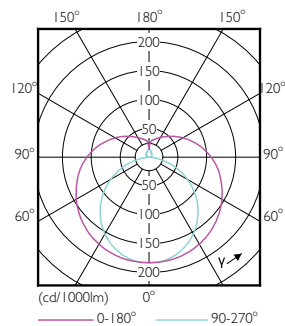

LED InstantFit Lamps

14T5HE/46-830/IF20/G/DIM 10/1

Philips LED T5 InstantFit Lamps are an ideal energy saving choice for existing linear fluorescent fixtures.

Product data

General Information		Voltage (Nom)	
Cap-Base	G5 [G5]	70-105 V	
Nominal Lifetime (Nom)	50000 h	Temperature	
Switching Cycle	50000X	T-Ambient (Max)	45 °C
B50L70	50000 h	T-Ambient (Min)	-20 °C
Light Technical		T-Storage (Max)	65 °C
Color Code	830 [CCT of 3000K]	T-Storage (Min)	-40 °C
Beam Angle (Nom)	200 °	T-Case Maximum (Nom)	70 °C
Initial lumen (Nom)	2000 lm	Controls and Dimming	
Luminous Flux (Rated) (Nom)	2000 lm	Dimmable	Yes
Rated Beam Angle	200 °	Mechanical and Housing	
Correlated Color Temperature (Nom)	3000 K	Product Length	1200 mm
Color Consistency	<6	Approval and Application	
Color Rendering Index (Nom)	82	Energy Saving Product	Yes
LLMF At End Of Nominal Lifetime (Nom)	70 %	Approbation Marks	UL certificate RoHS compliance
Operating and Electrical		Product Data	
Input Frequency	40000-110000 Hz	Order product name	14T5HE/46-830/IF20/G/DIM 10/1
Power (Rated) (Nom)	14 W	EAN/UPC - Product	046677476496
Lamp Current (Max)	350 mA	Order code	476499
Lamp Current (Min)	150 mA	Numerator - Quantity Per Pack	1
Starting Time (Nom)	0.5 s	Numerator - Packs per outer box	10
Warm Up Time to 60% Light (Nom)	0.5 s		
Power Factor (Nom)	0.9		

Dimensional drawing

TLED 1200mm HFV16-28W 2100lm 3000K ND

Product	D1	D2	A1	A2	A3
14T5HE/46-830/IF20/G/DIM	15.3 mm	18.4 mm	1147.8 mm	1154.9 mm	1162 mm
10/1					

Photometric data

LEDtube PLC 400mm 16-5W 2G11 830 2000lm