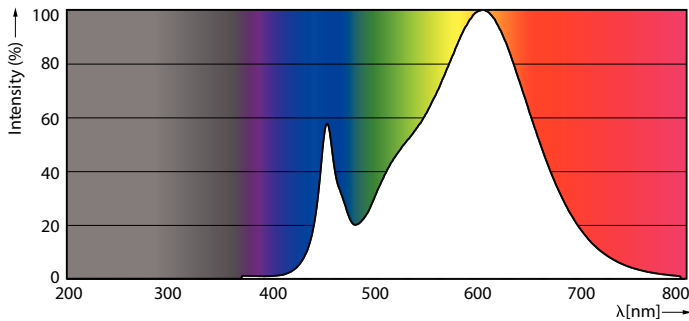

Photometric data

LEDtube PLC 400mm 16-5W 2G11 830 2000lm