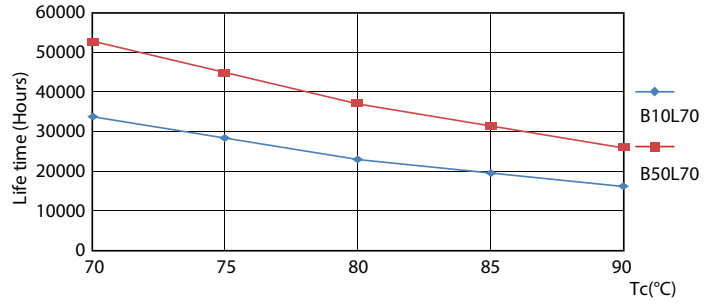

LEDtube 8-14W G5 830-850 200D DIM IF10-21

LED InstantFit Lamps

Lifetime