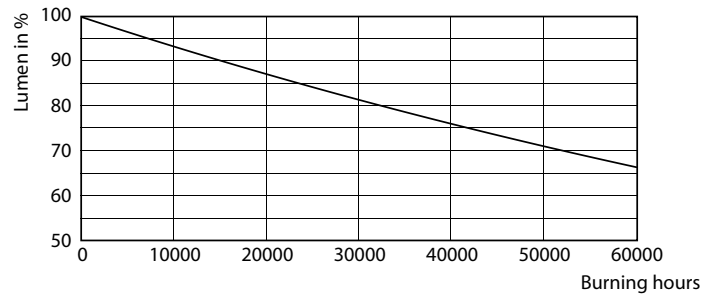

LEDtube 8-14W G5 830-850 200D DIM IF10-21