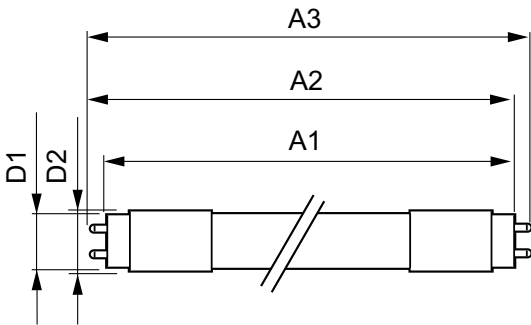

LED InstantFit Lamps

Material Nr. (12NC)	929001824104
Net Weight (Piece)	0.146 kg
Model Number	9290018241

Warnings and Safety

- Perform a visual inspection to ensure lamp holders (or sockets) are not damaged or loose. If the lamp holders (or sockets) are damaged, corroded, charred, blackened or loose, contact a qualified electrician for proper replacement.
- Please refer to the ballast compatibility guide located at www.philips.com/instantfit.

Dimensional drawing

TLED 1200mm HFV16-28W 2100lm 4000K ND

Product	D1	D2	A1	A2	A3
14T5HE/46-840/IF21/G/DIM	15.3 mm	18.4 mm	1147.8 mm	1154.9 mm	1162 mm
10/1