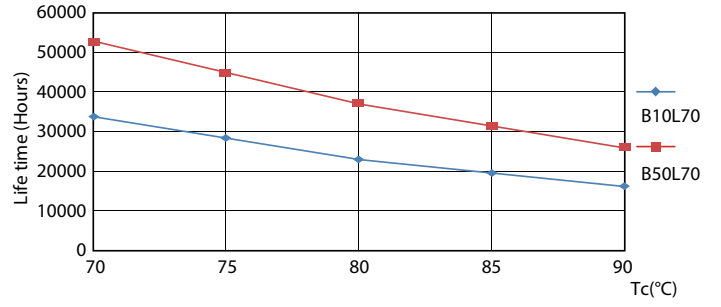

LEDtube 8-14W G5 830-850 200D DIM IF10-21

LED InstantFit Lamps

Lifetime