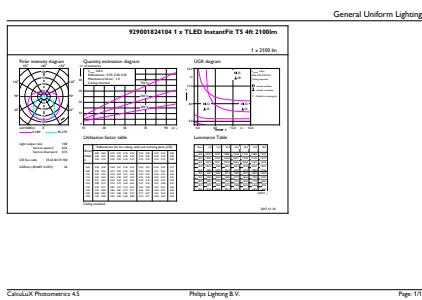

### Product data

General Information	
Cap-Base	G5 [ G5]
Nominal Lifetime (Nom)	50000 h
Switching Cycle	50000X
B50L70	50000 h
Light Technical	
Color Code	841 [ CCT of 4100K (841)]
Beam Angle (Nom)	200 °
Initial lumen (Nom)	2100 lm
Luminous Flux (Rated) (Nom)	2100 lm
Rated Beam Angle	200 °
Correlated Color Temperature (Nom)	4000 K
Color Consistency	<6
Color Rendering Index (Nom)	82
LLMF At End Of Nominal Lifetime (Nom)	70 %
Operating and Electrical	
Input Frequency	40000-110000 Hz
Power (Rated) (Nom)	14 W
Lamp Current (Max)	350 mA
Lamp Current (Min)	150 mA
Starting Time (Nom)	0.5 s
Warm Up Time to 60% Light (Nom)	0.5 s
Power Factor (Nom)	0.9

## Dimensional drawing

TLED 1200mm HFV16-28W 2100lm 4000K ND

Product	D1	D2	A1	A2	A3
14T5HE/46-840/IF21/G/DIM	15.3 mm	18.4 mm	1147.8 mm	1154.9 mm	1162 mm
10/1					

## Photometric data

LEDtube 8W G5 830 200D DIM IF10

LEDtube 14W G5 840 200D DIM IF21