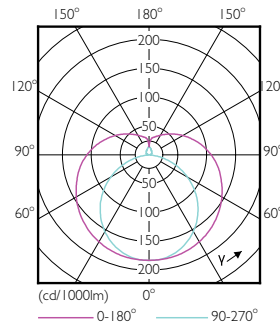

Photometric data

LEDtube 8W G5 830 200D DIM IF10