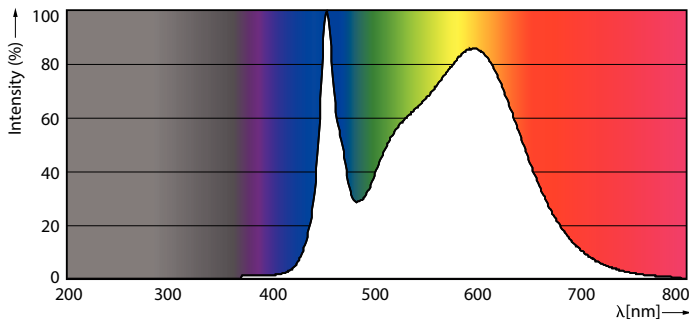

LEDtube 14W G5 840 200D DIM IF21