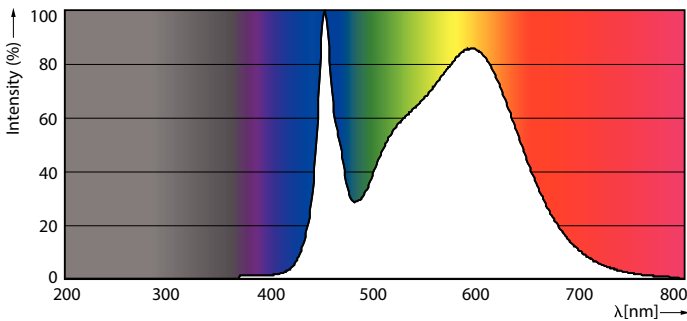

LED InstantFit Lamps

14T5HE/46-840/IF21/G/DIM 10/1

Philips LED T8 InstantFit Lamps are an ideal energy saving choice for existing linear fluorescent fixtures.

Product data

General Information		Voltage (Nom)	
Cap-Base	G5 [G5]	70-105 V	
Nominal Lifetime (Nom)	50000 h	Temperature	
Switching Cycle	50000X	T-Ambient (Max)	45 °C
B50L70	50000 h	T-Ambient (Min)	-20 °C
Light Technical		T-Storage (Max)	65 °C
Color Code	841 [CCT of 4100K (841)]	T-Storage (Min)	-40 °C
Beam Angle (Nom)	200 °	T-Case Maximum (Nom)	70 °C
Initial lumen (Nom)	2100 lm	Controls and Dimming	
Luminous Flux (Rated) (Nom)	2100 lm	Dimmable	Yes
Rated Beam Angle	200 °	Mechanical and Housing	
Correlated Color Temperature (Nom)	4000 K	Product Length	1200 mm
Color Consistency	<6	Approval and Application	
Color Rendering Index (Nom)	82	Energy Saving Product	Yes
LLMF At End Of Nominal Lifetime (Nom)	70 %	Approbation Marks	UL certificate RoHS compliance DLC compliance
Operating and Electrical		Product Data	
Input Frequency	40000-110000 Hz	Order product name	14T5HE/46-840/IF21/G/DIM 10/1
Power (Rated) (Nom)	14 W	EAN/UPC - Product	046677476519
Lamp Current (Max)	350 mA	Order code	476515
Lamp Current (Min)	150 mA	Numerator - Quantity Per Pack	1
Starting Time (Nom)	0.5 s	Numerator - Packs per outer box	10
Warm Up Time to 60% Light (Nom)	0.5 s		
Power Factor (Nom)	0.9		

Dimensional drawing

TLED 1200mm HFV16-28W 2100lm 4000K ND

Product	D1	D2	A1	A2	A3
14T5HE/46-840/IF21/G/DIM	15.3 mm	18.4 mm	1147.8 mm	1154.9 mm	1162 mm
10/1					

Photometric data

LEDtube 8W G5 830 200D DIM IF10