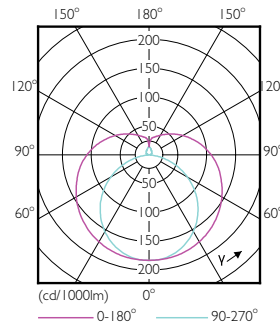

LED InstantFit Lamps

14T5HE/46-840/IF21/G/DIM 10/1

Philips LED T8 InstantFit Lamps are an ideal energy saving choice for existing linear fluorescent fixtures.

Product data

General Information		Voltage (Nom)	
Cap-Base	G5 [G5]	70-105 V	
Nominal Lifetime (Nom)	50000 h	Temperature	
Switching Cycle	50000X	T-Ambient (Max)	45 °C
B50L70	50000 h	T-Ambient (Min)	-20 °C
Light Technical		T-Storage (Max)	65 °C
Color Code	841 [CCT of 4100K (841)]	T-Storage (Min)	-40 °C
Beam Angle (Nom)	200 °	T-Case Maximum (Nom)	70 °C
Initial lumen (Nom)	2100 lm	Controls and Dimming	
Luminous Flux (Rated) (Nom)	2100 lm	Dimmable	Yes
Rated Beam Angle	200 °	Mechanical and Housing	
Correlated Color Temperature (Nom)	4000 K	Product Length	1200 mm
Color Consistency	<6	Approval and Application	
Color Rendering Index (Nom)	82	Energy Saving Product	Yes
LLMF At End Of Nominal Lifetime (Nom)	70 %	Approbation Marks	UL certificate RoHS compliance DLC compliance
Operating and Electrical		Product Data	
Input Frequency	40000-110000 Hz	Order product name	14T5HE/46-840/IF21/G/DIM 10/1
Power (Rated) (Nom)	14 W	EAN/UPC - Product	046677476519
Lamp Current (Max)	350 mA	Order code	476515
Lamp Current (Min)	150 mA	Numerator - Quantity Per Pack	1
Starting Time (Nom)	0.5 s	Numerator - Packs per outer box	10
Warm Up Time to 60% Light (Nom)	0.5 s		
Power Factor (Nom)	0.9		

Dimensional drawing

TLED 1200mm HFV16-28W 2100lm 4000K ND

Product	D1	D2	A1	A2	A3
14T5HE/46-840/IF21/G/DIM	15.3 mm	18.4 mm	1147.8 mm	1154.9 mm	1162 mm
10/1					

Photometric data

LEDtube 8W G5 830 200D DIM IF10