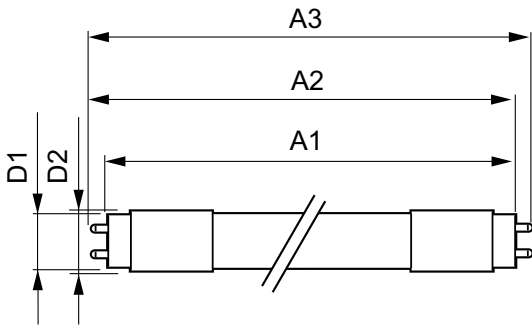

LED InstantFit Lamps

14T5HE/46-840/IF21/G/DIM 10/1

Philips LED T8 InstantFit Lamps are an ideal energy saving choice for existing linear fluorescent fixtures.

Product data

General Information		Voltage (Nom)	
Cap-Base	G5 [G5]	70-105 V	
Nominal Lifetime (Nom)	50000 h	Temperature	
Switching Cycle	50000X	T-Ambient (Max)	45 °C
B50L70	50000 h	T-Ambient (Min)	-20 °C
Light Technical		T-Storage (Max)	65 °C
Color Code	841 [CCT of 4100K (841)]	T-Storage (Min)	-40 °C
Beam Angle (Nom)	200 °	T-Case Maximum (Nom)	70 °C
Initial lumen (Nom)	2100 lm	Controls and Dimming	
Luminous Flux (Rated) (Nom)	2100 lm	Dimmable	Yes
Rated Beam Angle	200 °	Mechanical and Housing	
Correlated Color Temperature (Nom)	4000 K	Product Length	1200 mm
Color Consistency	<6	Approval and Application	
Color Rendering Index (Nom)	82	Energy Saving Product	Yes
LLMF At End Of Nominal Lifetime (Nom)	70 %	Approbation Marks	UL certificate RoHS compliance DLC compliance
Operating and Electrical		Product Data	
Input Frequency	40000-110000 Hz	Order product name	14T5HE/46-840/IF21/G/DIM 10/1
Power (Rated) (Nom)	14 W	EAN/UPC - Product	046677476519
Lamp Current (Max)	350 mA	Order code	476515
Lamp Current (Min)	150 mA	Numerator - Quantity Per Pack	1
Starting Time (Nom)	0.5 s	Numerator - Packs per outer box	10
Warm Up Time to 60% Light (Nom)	0.5 s		
Power Factor (Nom)	0.9		

Dimensional drawing

TLED 1200mm HFV16-28W 2100lm 4000K ND

Product	D1	D2	A1	A2	A3
14T5HE/46-840/IF21/G/DIM	15.3 mm	18.4 mm	1147.8 mm	1154.9 mm	1162 mm
10/1					

Photometric data

LEDtube 8W G5 830 200D DIM IF10