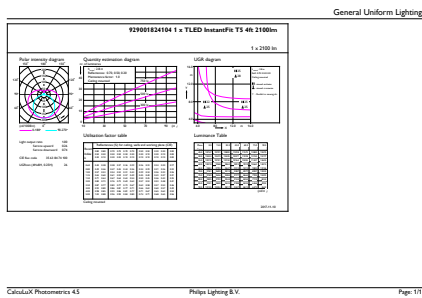

LED InstantFit Lamps

14T5HE/46-840/IF21/G/DIM 10/1

Philips LED T8 InstantFit Lamps are an ideal energy saving choice for existing linear fluorescent fixtures.

Product data

General Information		Voltage (Nom)	
Cap-Base	G5 [G5]	70-105 V	
Nominal Lifetime (Nom)	50000 h	Temperature	
Switching Cycle	50000X	T-Ambient (Max)	45 °C
B50L70	50000 h	T-Ambient (Min)	-20 °C
Light Technical		T-Storage (Max)	65 °C
Color Code	841 [CCT of 4100K (841)]	T-Storage (Min)	-40 °C
Beam Angle (Nom)	200 °	T-Case Maximum (Nom)	70 °C
Initial lumen (Nom)	2100 lm	Controls and Dimming	
Luminous Flux (Rated) (Nom)	2100 lm	Dimmable	Yes
Rated Beam Angle	200 °	Mechanical and Housing	
Correlated Color Temperature (Nom)	4000 K	Product Length	1200 mm
Color Consistency	<6	Approval and Application	
Color Rendering Index (Nom)	82	Energy Saving Product	Yes
LLMF At End Of Nominal Lifetime (Nom)	70 %	Approbation Marks	UL certificate RoHS compliance DLC compliance
Operating and Electrical		Product Data	
Input Frequency	40000-110000 Hz	Order product name	14T5HE/46-840/IF21/G/DIM 10/1
Power (Rated) (Nom)	14 W	EAN/UPC - Product	046677476519
Lamp Current (Max)	350 mA	Order code	476515
Lamp Current (Min)	150 mA	Numerator - Quantity Per Pack	1
Starting Time (Nom)	0.5 s	Numerator - Packs per outer box	10
Warm Up Time to 60% Light (Nom)	0.5 s		
Power Factor (Nom)	0.9		

Dimensional drawing

TLED 1200mm HFV16-28W 2100lm 4000K ND

Product	D1	D2	A1	A2	A3
14T5HE/46-840/IF21/G/DIM	15.3 mm	18.4 mm	1147.8 mm	1154.9 mm	1162 mm
10/1					

Photometric data

LEDtube 8W G5 830 200D DIM IF10