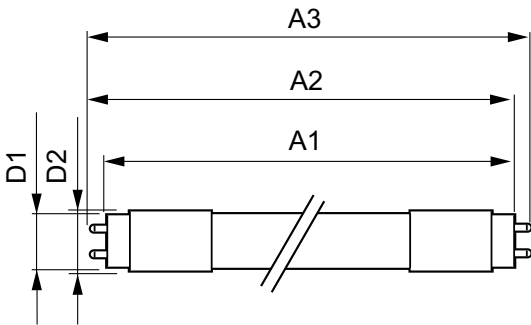

LED InstantFit Lamps

14T5HE/46-850/IF21/G/DIM 10/1

Philips LED T5 InstantFit Lamps are an ideal energy saving choice for existing linear fluorescent fixtures.

Product data

General Information		Voltage (Nom)	
Cap-Base	G5 [G5]	70-105 V	
Nominal Lifetime (Nom)	50000 h	Temperature	
Switching Cycle	50000X	T-Ambient (Max)	45 °C
B50L70	50000 h	T-Ambient (Min)	-20 °C
Light Technical		T-Storage (Max)	65 °C
Color Code	850 [CCT of 5000K]	T-Storage (Min)	-40 °C
Beam Angle (Nom)	200 °	T-Case Maximum (Nom)	70 °C
Initial lumen (Nom)	2100 lm	Controls and Dimming	
Luminous Flux (Rated) (Nom)	2100 lm	Dimmable	Yes
Rated Beam Angle	200 °	Mechanical and Housing	
Correlated Color Temperature (Nom)	5000 K	Product Length	1200 mm
Color Consistency	<5	Approval and Application	
Color Rendering Index (Nom)	82	Energy Saving Product	Yes
LLMF At End Of Nominal Lifetime (Nom)	70 %	Approbation Marks	UL certificate RoHS compliance DLC compliance
Operating and Electrical		Product Data	
Input Frequency	40000-110000 Hz	Order product name	14T5HE/46-850/IF21/G/DIM 10/1
Power (Rated) (Nom)	14 W	EAN/UPC - Product	046677476526
Lamp Current (Max)	350 mA	Order code	476523
Lamp Current (Min)	150 mA	Numerator - Quantity Per Pack	1
Starting Time (Nom)	0.5 s	Numerator - Packs per outer box	10
Warm Up Time to 60% Light (Nom)	0.5 s		
Power Factor (Nom)	0.9		

LED InstantFit Lamps

Material Nr. (12NC)	929001824204
Net Weight (Piece)	0.146 kg
Model Number	9290018242

Warnings and Safety

- Perform a visual inspection to ensure lamp holders (or sockets) are not damaged or loose. If the lamp holders (or sockets) are damaged, corroded, charred, blackened or loose, contact a qualified electrician for proper replacement.
- Please refer to the ballast compatibility guide located at www.philips.com/instantfit.

Dimensional drawing

TLED 1200mm HFV16-28W 2100lm 5000K ND

Product	D1	D2	A1	A2	A3
14T5HE/46-850/IF21/G/DIM	15.3 mm	18.4 mm	1147.8 mm	1154.9 mm	1162 mm
10/1					

Photometric data

LEDtube 8W G5 830 200D DIM IF10