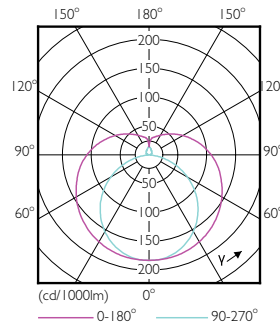

LED InstantFit Lamps

14T5HE/46-850/IF21/G/DIM 10/1

Philips LED T5 InstantFit Lamps are an ideal energy saving choice for existing linear fluorescent fixtures.

Product data

General Information		Voltage (Nom)	
Cap-Base	G5 [G5]	70-105 V	
Nominal Lifetime (Nom)	50000 h	Temperature	
Switching Cycle	50000X	T-Ambient (Max)	45 °C
B50L70	50000 h	T-Ambient (Min)	-20 °C
Light Technical		T-Storage (Max)	65 °C
Color Code	850 [CCT of 5000K]	T-Storage (Min)	-40 °C
Beam Angle (Nom)	200 °	T-Case Maximum (Nom)	70 °C
Initial lumen (Nom)	2100 lm	Controls and Dimming	
Luminous Flux (Rated) (Nom)	2100 lm	Dimmable	Yes
Rated Beam Angle	200 °	Mechanical and Housing	
Correlated Color Temperature (Nom)	5000 K	Product Length	1200 mm
Color Consistency	<5	Approval and Application	
Color Rendering Index (Nom)	82	Energy Saving Product	Yes
LLMF At End Of Nominal Lifetime (Nom)	70 %	Approbation Marks	UL certificate RoHS compliance DLC compliance
Operating and Electrical		Product Data	
Input Frequency	40000-110000 Hz	Order product name	14T5HE/46-850/IF21/G/DIM 10/1
Power (Rated) (Nom)	14 W	EAN/UPC - Product	046677476526
Lamp Current (Max)	350 mA	Order code	476523
Lamp Current (Min)	150 mA	Numerator - Quantity Per Pack	1
Starting Time (Nom)	0.5 s	Numerator - Packs per outer box	10
Warm Up Time to 60% Light (Nom)	0.5 s		
Power Factor (Nom)	0.9		

LED InstantFit Lamps

Material Nr. (12NC)	929001824204
Net Weight (Piece)	0.146 kg
Model Number	9290018242

Warnings and Safety

- Perform a visual inspection to ensure lamp holders (or sockets) are not damaged or loose. If the lamp holders (or sockets) are damaged, corroded, charred, blackened or loose, contact a qualified electrician for proper replacement.
- Please refer to the ballast compatibility guide located at www.philips.com/instantfit.

Dimensional drawing

TLED 1200mm HFV16-28W 2100lm 5000K ND

Product	D1	D2	A1	A2	A3
14T5HE/46-850/IF21/G/DIM	15.3 mm	18.4 mm	1147.8 mm	1154.9 mm	1162 mm
10/1					

Photometric data

LEDtube 8W G5 830 200D DIM IF10