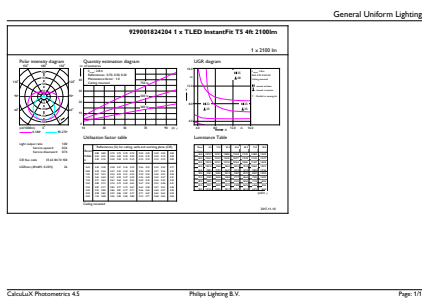

LED InstantFit Lamps

14T5HE/46-850/IF21/G/DIM 10/1

Philips LED T5 InstantFit Lamps are an ideal energy saving choice for existing linear fluorescent fixtures.

Product data

General Information		Voltage (Nom)	
Cap-Base	G5 [G5]	70-105 V	
Nominal Lifetime (Nom)	50000 h	Temperature	
Switching Cycle	50000X	T-Ambient (Max)	45 °C
B50L70	50000 h	T-Ambient (Min)	-20 °C
Light Technical		T-Storage (Max)	65 °C
Color Code	850 [CCT of 5000K]	T-Storage (Min)	-40 °C
Beam Angle (Nom)	200 °	T-Case Maximum (Nom)	70 °C
Initial lumen (Nom)	2100 lm	Controls and Dimming	
Luminous Flux (Rated) (Nom)	2100 lm	Dimmable	Yes
Rated Beam Angle	200 °	Mechanical and Housing	
Correlated Color Temperature (Nom)	5000 K	Product Length	1200 mm
Color Consistency	<5	Approval and Application	
Color Rendering Index (Nom)	82	Energy Saving Product	Yes
LLMF At End Of Nominal Lifetime (Nom)	70 %	Approbation Marks	UL certificate RoHS compliance DLC compliance
Operating and Electrical		Product Data	
Input Frequency	40000-110000 Hz	Order product name	14T5HE/46-850/IF21/G/DIM 10/1
Power (Rated) (Nom)	14 W	EAN/UPC - Product	046677476526
Lamp Current (Max)	350 mA	Order code	476523
Lamp Current (Min)	150 mA	Numerator - Quantity Per Pack	1
Starting Time (Nom)	0.5 s	Numerator - Packs per outer box	10
Warm Up Time to 60% Light (Nom)	0.5 s		
Power Factor (Nom)	0.9		

LED InstantFit Lamps

Material Nr. (12NC)	929001824204
Net Weight (Piece)	0.146 kg
Model Number	9290018242

Warnings and Safety

- Perform a visual inspection to ensure lamp holders (or sockets) are not damaged or loose. If the lamp holders (or sockets) are damaged, corroded, charred, blackened or loose, contact a qualified electrician for proper replacement.
- Please refer to the ballast compatibility guide located at www.philips.com/instantfit.

Dimensional drawing

TLED 1200mm HFV16-28W 2100lm 5000K ND

Product	D1	D2	A1	A2	A3
14T5HE/46-850/IF21/G/DIM	15.3 mm	18.4 mm	1147.8 mm	1154.9 mm	1162 mm
10/1					

Photometric data

LEDtube 8W G5 830 200D DIM IF10