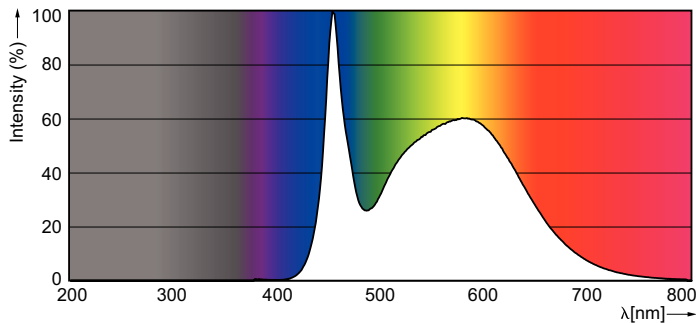

LEDtube 1200mm 17 W /850