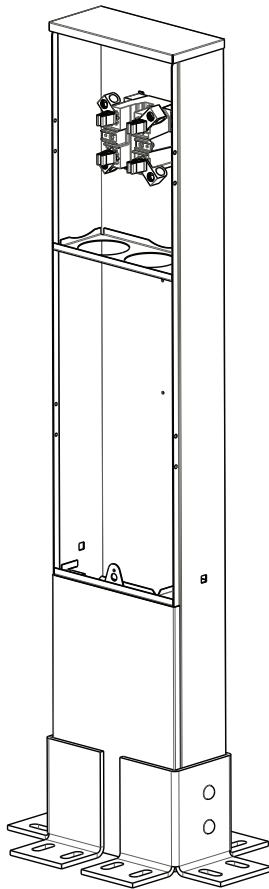

PE2-CS Pedestal Unit

200 A 120/240 V single phase service

A solution for meter sockets not installed on the side of a residence or building

New

The new pedestal unit **PE2-CS** by Microelectric® makes it possible to have off-site meter readings.

For remote electrical service

Underground application feed only

Concrete slab installation

PE2-CS Pedestal Unit

200 A 120/240 V single phase service

Product Specifications

- Line and load conductor range 6 AWG – 250 kcmil
- Underground service only
- Tunnel type connectors for both line and load side
- Weatherproof Type 3R enclosure
- Designed and manufactured in Canada
- CSA Certified
- FORTIS BC approved

Cat. No.	Description	Dimensions (in.)			Weight Each	
		H	W	D	lb.	kg
PE2-CS	200 A pedestal meter socket c/w hardware kit for concrete slab	60	12	5-3/8	60	27.2