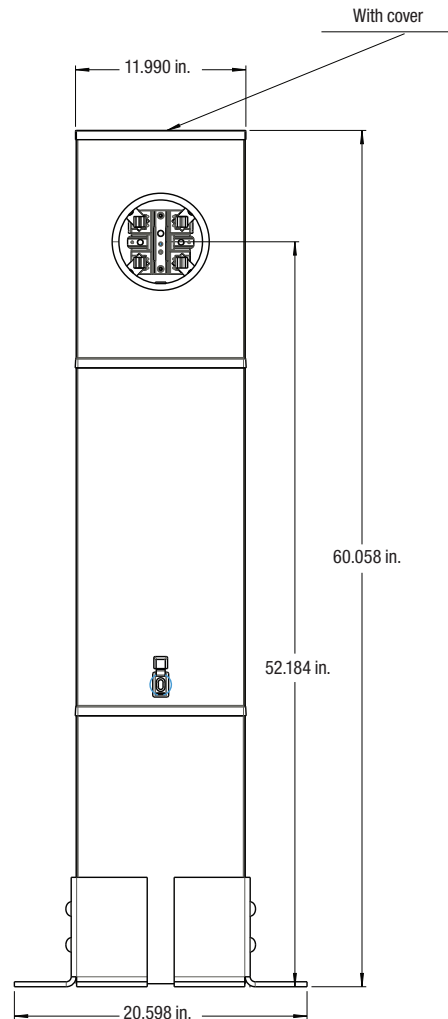

For remote electrical service

Underground application feed only

Concrete slab installation

PE2-CS Pedestal Unit

200 A 120/240 V single phase service

Product Specifications

- Line and load conductor range 6 AWG – 250 kcmil
- Underground service only
- Tunnel type connectors for both line and load side
- Weatherproof Type 3R enclosure
- Designed and manufactured in Canada
- CSA Certified
- FORTIS BC approved

Cat. No.	Description	Dimensions (in.)			Weight Each	
		H	W	D	lb.	kg
PE2-CS	200 A pedestal meter socket c/w hardware kit for concrete slab	60	12	5-3/8	60	27.2