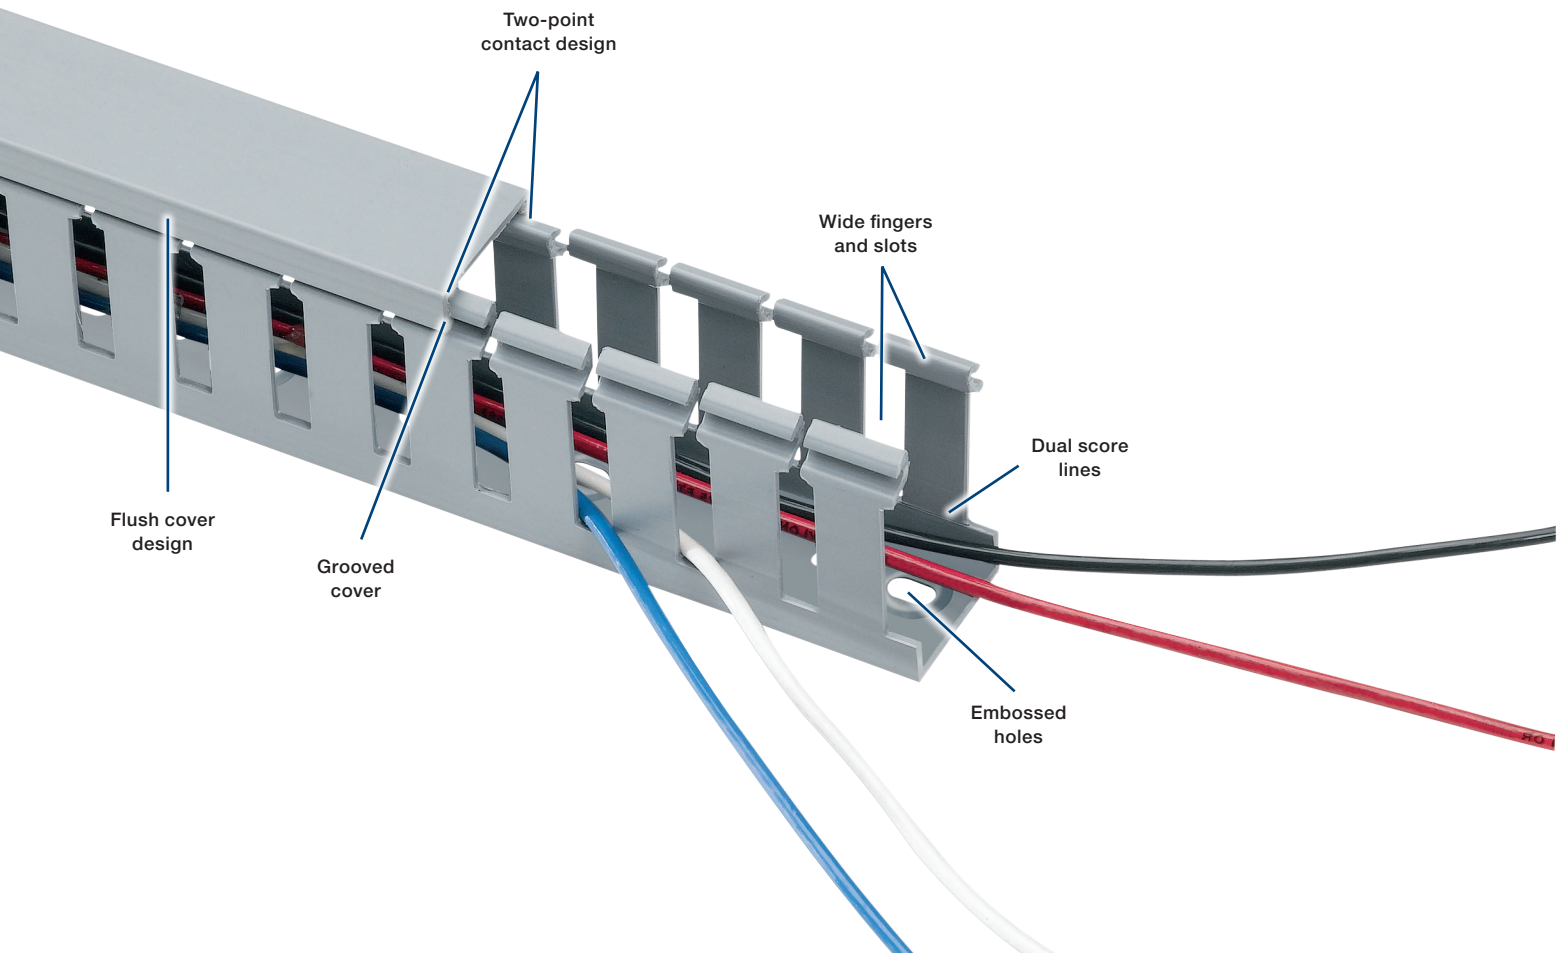

## Wide slot wiring duct

A

# Greater sidewall rigidity with increased versatility.

## Wide slot wiring duct — PVC

- Wide fingers and slots increase rigidity and enable easier insertion of wiring bundles
- Non-slip cover does not slide easily and resists vibration
- Rounded edges keep hands and wires free of abrasion
- Dual score lines are designed to yield clean breakoffs at the base of the slot and the duct
- Cover attaches flush with sidewall for finished look
- Improved flush sidewall and cover style for greater wire capacity
- Constructed of flame-retardant PVC
- Integrated mounting holes — larger sizes include staggered holes for mounting flexibility (see page B-5 for illustration)
- Lead-free construction