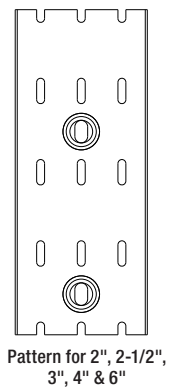

For a complete listing of wide slot dimensional details, see page B-5.

A

Bottom view