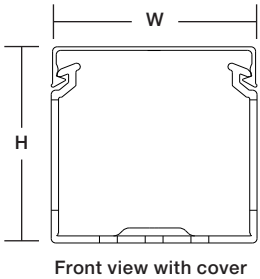

For a complete listing of narrow slot dimensional details, see page B-6.

Bottom view

Cat. no.	Description (in.)	Size (W x H)		Cover cat. no.	Duct std. ctn. qty.	Cover std. ctn. qty.	Length (ft.)
		In.	mm				
TYD75X15NP[_]6	0.75 x 1.5 Narrow slot duct	0.94 x 1.60	23.9 x 39.6	TYD75CP[_]6	120	120	6
TYD1X1NP[_]6	1 x 1 Narrow slot duct	1.25 x 1.14	31.8 x 27.7	TYD1CP[_]6	120	120	6
TYD1X15NP[_]6	1 x 1.5 Narrow slot duct	1.25 x 1.60	31.8 x 39.9	TYD15CP[_]6	60	120	6
TYD1X2NP[_]6	1 x 2 Narrow slot duct	1.25 x 2.10	31.8 x 52.8				
TYD1X3NP[_]6	1 x 3 Narrow slot duct	1.25 x 3.05	31.8 x 77.7				
TYD1X4NP[_]6	1 x 4 Narrow slot duct	1.25 x 4.37	31.8 x 111.3				
TYD15X1NP[_]6	1.5 x 1 Narrow slot duct	1.75 x 1.14	44.5 x 27.7	TYD2CP[_]6	120	120	6
TYD15X15NP[_]6	1.5 x 1.5 Narrow slot duct	1.75 x 1.60	44.5 x 39.9				
TYD15X2NP[_]6	1.5 x 2 Narrow slot duct	1.75 x 2.10	44.5 x 52.8				
TYD15X3NP[_]6	1.5 x 3 Narrow slot duct	1.75 x 3.05	44.5 x 77.7				
TYD15X4NP[_]6	1.5 x 4 Narrow slot duct	1.75 x 4.37	44.5 x 111.3	TYD25CP[_]6	60	120	6
TYD2X1NP[_]6	2 x 1 Narrow slot duct	2.25 x 1.24	57.2 x 28.4				
TYD2X15NP[_]6	2 x 1.5 Narrow slot duct	2.25 x 1.70	57.2 x 40.4				
TYD2X2NP[_]6	2 x 2 Narrow slot duct	2.25 x 2.19	57.2 x 53.3				
TYD2X3NP[_]6	2 x 3 Narrow slot duct	2.25 x 3.14	57.2 x 78.2	TYD3CP[_]6	60	120	6
TYD2X4NP[_]6	2 x 4 Narrow slot duct	2.25 x 4.46	57.2 x 111.8				
TYD2X5NP[_]6	2 x 5 Narrow slot duct	2.25 x 5.15	57.2 x 129.3				
TYD25X2NP[_]6	2.5 x 2 Narrow slot duct	2.75 x 2.19	69.9 x 53.6				
TYD25X3NP[_]6	2.5 x 3 Narrow slot duct	2.75 x 3.14	69.9 x 78.2	TYD4CP[_]6	30	120	6
TYD25X4NP[_]6	2.5 x 4 Narrow slot duct	2.75 x 4.46	69.9 x 111.8				
TYD3X1NP[_]6	3 x 1 Narrow slot duct	3.25 x 1.24	82.6 x 29.0				
TYD3X2NP[_]6	3 x 2 Narrow slot duct	3.25 x 2.19	82.6 x 54.9				
TYD3X3NP[_]6	3 x 3 Narrow slot duct	3.25 x 3.14	82.6 x 79.8	TYD4X5NP[_]6	60	120	6
TYD3X4NP[_]6	3 x 4 Narrow slot duct	3.25 x 4.46	82.6 x 113.5				
TYD3X5NP[_]6	3 x 5 Narrow slot duct	3.25 x 5.15	82.6 x 130.6				
TYD4X2NP[_]6	4 x 2 Narrow slot duct	4.25 x 2.19	108.0 x 55.1				
TYD4X3NP[_]6	4 x 3 Narrow slot duct	4.25 x 3.14	108.0 x 80.0	TYD4X4NP[_]6	60	120	6
TYD4X4NP[_]6	4 x 4 Narrow slot duct	4.25 x 4.46	108.0 x 113.8				
TYD4X5NP[_]6	4 x 5 Narrow slot duct	4.25 x 5.15	108.0 x 130.8