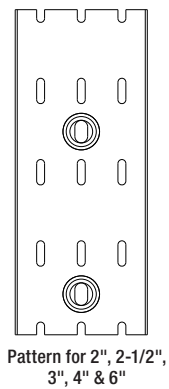

For a complete listing of narrow slot dimensional details, see page B-6.

Bottom view

Cat. no.	Description (in.)	Size (W x H)		Cover cat. no.	Duct std. ctn. qty.	Cover std. ctn. qty.	Length (ft.)
		In.	mm				
TYD75X15NP[_]6	0.75 x 1.5 Narrow slot duct	0.94 x 1.60	23.9 x 39.6	TYD75CP[_]6	120	120	6
TYD1X1NP[_]6	1 x 1 Narrow slot duct	1.25 x 1.14	31.8 x 27.7	TYD1CP[_]6	120	120	6
TYD1X15NP[_]6	1 x 1.5 Narrow slot duct	1.25 x 1.60	31.8 x 39.9	TYD15CP[_]6	60	120	6
TYD1X2NP[_]6	1 x 2 Narrow slot duct	1.25 x 2.10	31.8 x 52.8				
TYD1X3NP[_]6	1 x 3 Narrow slot duct	1.25 x 3.05	31.8 x 77.7				
TYD1X4NP[_]6	1 x 4 Narrow slot duct	1.25 x 4.37	31.8 x 111.3				
TYD15X1NP[_]6	1.5 x 1 Narrow slot duct	1.75 x 1.14	44.5 x 27.7	TYD2CP[_]6	120	120	6
TYD15X15NP[_]6	1.5 x 1.5 Narrow slot duct	1.75 x 1.60	44.5 x 39.9				
TYD15X2NP[_]6	1.5 x 2 Narrow slot duct	1.75 x 2.10	44.5 x 52.8				
TYD15X3NP[_]6	1.5 x 3 Narrow slot duct	1.75 x 3.05	44.5 x 77.7				
TYD15X4NP[_]6	1.5 x 4 Narrow slot duct	1.75 x 4.37	44.5 x 111.3	TYD25CP[_]6	60	120	6
TYD2X1NP[_]6	2 x 1 Narrow slot duct	2.25 x 1.24	57.2 x 28.4				
TYD2X15NP[_]6	2 x 1.5 Narrow slot duct	2.25 x 1.70	57.2 x 40.4				
TYD2X2NP[_]6	2 x 2 Narrow slot duct	2.25 x 2.19	57.2 x 53.3				
TYD2X3NP[_]6	2 x 3 Narrow slot duct	2.25 x 3.14	57.2 x 78.2	TYD3CP[_]6	60	120	6
TYD2X4NP[_]6	2 x 4 Narrow slot duct	2.25 x 4.46	57.2 x 111.8				
TYD2X5NP[_]6	2 x 5 Narrow slot duct	2.25 x 5.15	57.2 x 129.3				
TYD25X2NP[_]6	2.5 x 2 Narrow slot duct	2.75 x 2.19	69.9 x 53.6				
TYD25X3NP[_]6	2.5 x 3 Narrow slot duct	2.75 x 3.14	69.9 x 78.2	TYD4CP[_]6	30	120	6
TYD25X4NP[_]6	2.5 x 4 Narrow slot duct	2.75 x 4.46	69.9 x 111.8				
TYD3X1NP[_]6	3 x 1 Narrow slot duct	3.25 x 1.24	82.6 x 29.0				
TYD3X2NP[_]6	3 x 2 Narrow slot duct	3.25 x 2.19	82.6 x 54.9				
TYD3X3NP[_]6	3 x 3 Narrow slot duct	3.25 x 3.14	82.6 x 79.8	TYD4X5NP[_]6	60	120	6
TYD3X4NP[_]6	3 x 4 Narrow slot duct	3.25 x 4.46	82.6 x 113.5				
TYD3X5NP[_]6	3 x 5 Narrow slot duct	3.25 x 5.15	82.6 x 130.6				
TYD4X2NP[_]6	4 x 2 Narrow slot duct	4.25 x 2.19	108.0 x 55.1				
TYD4X3NP[_]6	4 x 3 Narrow slot duct	4.25 x 3.14	108.0 x 80.0	TYD4X4NP[_]6	60	120	6
TYD4X4NP[_]6	4 x 4 Narrow slot duct	4.25 x 4.46	108.0 x 113.8				
TYD4X5NP[_]6	4 x 5 Narrow slot duct	4.25 x 5.15	108.0 x 130.8