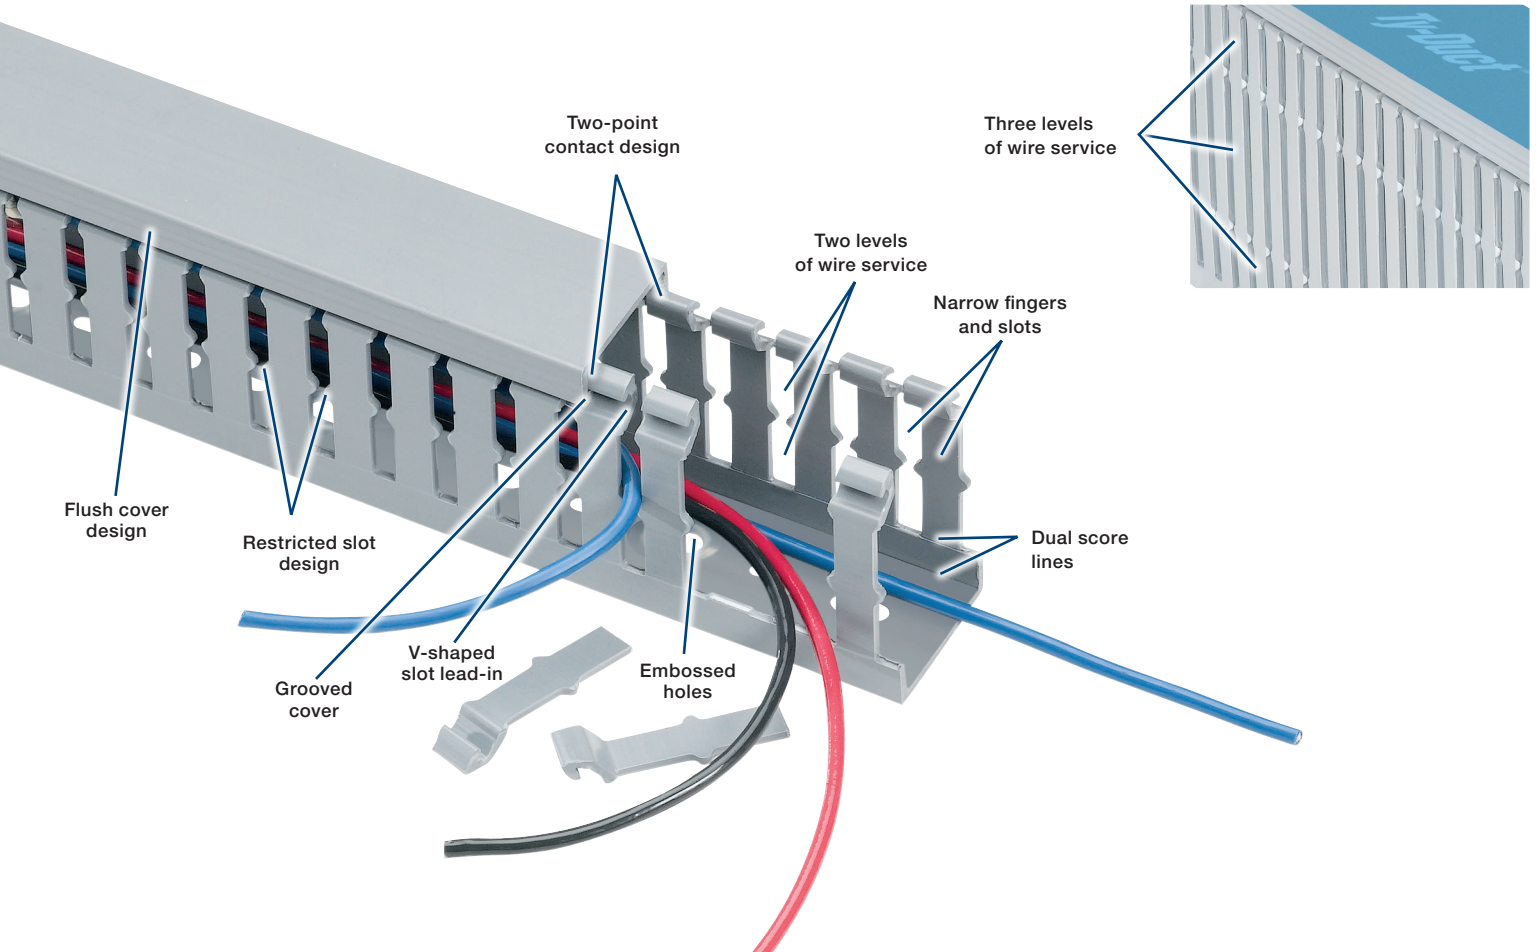

# Narrow slot wiring duct

A

## Designed to fit the spacing of high-density terminal blocks.

### Narrow slot wiring duct — PVC

- Higher number of smaller fingers for more concise harnessing
- Non-slip cover does not slide easily and resists vibration
- Rounded edges protect hands and wires
- V-shaped slot lead-in enables easier and faster wire installation
- Restricted slot design makes sure that wires are held with or without the cover inserted
- Cover attaches flush with sidewall for finished look
- Dual score lines are designed to yield clean breakoffs at the base of the slot and the duct
- Finger design restricts wire from slipping along the edge; creates two or three levels of wire service (see page B-6 for illustration)
- Integrated mounting holes — larger sizes include staggered holes for mounting flexibility (see page B-6 for illustration)
- Constructed of flame-retardant PVC
- Lead-free construction

[ ] = space for colour identifier:

- G = Grey
- W = White
- B = Black
- I = Intrinsic blue

- Standard lengths are 6 feet.
- + Catalogue number must be completed by adding suffix G for grey, W for white, I for intrinsic blue, B for black.
- Example: TYD75X15NPG6 is a 0.75" x 1.5" narrow slot grey duct.
- To order duct without mounting holes, add suffix NM to catalogue number.
- Example: TYD75X15NPG6NM is a 0.75" x 1.5" narrow slot grey duct with no mounting holes.
- To order adhesive-backed duct, add suffix A to Catalogue Number.
- Example: TYD75X15NPG6A is a 0.75" x 1.5" narrow slot grey duct with adhesive backing. Shelf life for adhesive is 1 year.
- PVC vinyl duct is CSA certified, UL® Recognized and CE compliant.