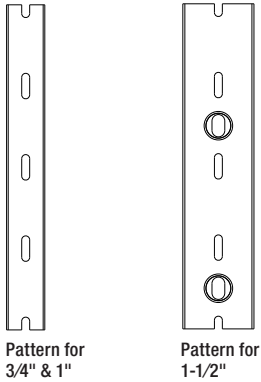

For a complete listing of narrow slot dimensional details, see page B-6.

Bottom view

Cat. no.	Description (in.)	Size (W x H)		Cover cat. no.	Duct std. ctn. qty.	Cover std. ctn. qty.	Length (ft.)
		In.	mm				
TYD75X15NP[_]6	0.75 x 1.5 Narrow slot duct	0.94 x 1.60	23.9 x 39.6	TYD75CP[_]6	120	120	6
TYD1X1NP[_]6	1 x 1 Narrow slot duct	1.25 x 1.14	31.8 x 27.7	TYD1CP[_]6	120	120	6
TYD1X15NP[_]6	1 x 1.5 Narrow slot duct	1.25 x 1.60	31.8 x 39.9	TYD15CP[_]6	60	120	6
TYD1X2NP[_]6	1 x 2 Narrow slot duct	1.25 x 2.10	31.8 x 52.8				
TYD1X3NP[_]6	1 x 3 Narrow slot duct	1.25 x 3.05	31.8 x 77.7				
TYD1X4NP[_]6	1 x 4 Narrow slot duct	1.25 x 4.37	31.8 x 111.3				
TYD15X1NP[_]6	1.5 x 1 Narrow slot duct	1.75 x 1.14	44.5 x 27.7	TYD2CP[_]6	120	120	6
TYD15X15NP[_]6	1.5 x 1.5 Narrow slot duct	1.75 x 1.60	44.5 x 39.9				
TYD15X2NP[_]6	1.5 x 2 Narrow slot duct	1.75 x 2.10	44.5 x 52.8				
TYD15X3NP[_]6	1.5 x 3 Narrow slot duct	1.75 x 3.05	44.5 x 77.7				
TYD15X4NP[_]6	1.5 x 4 Narrow slot duct	1.75 x 4.37	44.5 x 111.3	TYD25CP[_]6	60	120	6
TYD2X1NP[_]6	2 x 1 Narrow slot duct	2.25 x 1.24	57.2 x 28.4				
TYD2X15NP[_]6	2 x 1.5 Narrow slot duct	2.25 x 1.70	57.2 x 40.4				
TYD2X2NP[_]6	2 x 2 Narrow slot duct	2.25 x 2.19	57.2 x 53.3				
TYD2X3NP[_]6	2 x 3 Narrow slot duct	2.25 x 3.14	57.2 x 78.2	TYD3CP[_]6	60	120	6
TYD2X4NP[_]6	2 x 4 Narrow slot duct	2.25 x 4.46	57.2 x 111.8				
TYD2X5NP[_]6	2 x 5 Narrow slot duct	2.25 x 5.15	57.2 x 129.3				
TYD25X2NP[_]6	2.5 x 2 Narrow slot duct	2.75 x 2.19	69.9 x 53.6				
TYD25X3NP[_]6	2.5 x 3 Narrow slot duct	2.75 x 3.14	69.9 x 78.2	TYD4CP[_]6	30	120	6
TYD25X4NP[_]6	2.5 x 4 Narrow slot duct	2.75 x 4.46	69.9 x 111.8				
TYD3X1NP[_]6	3 x 1 Narrow slot duct	3.25 x 1.24	82.6 x 29.0				
TYD3X2NP[_]6	3 x 2 Narrow slot duct	3.25 x 2.19	82.6 x 54.9				
TYD3X3NP[_]6	3 x 3 Narrow slot duct	3.25 x 3.14	82.6 x 79.8	TYD4X5NP[_]6	60	120	6
TYD3X4NP[_]6	3 x 4 Narrow slot duct	3.25 x 4.46	82.6 x 113.5				
TYD3X5NP[_]6	3 x 5 Narrow slot duct	3.25 x 5.15	82.6 x 130.6				
TYD4X2NP[_]6	4 x 2 Narrow slot duct	4.25 x 2.19	108.0 x 55.1				
TYD4X3NP[_]6	4 x 3 Narrow slot duct	4.25 x 3.14	108.0 x 80.0	TYD4X4NP[_]6	60	120	6
TYD4X4NP[_]6	4 x 4 Narrow slot duct	4.25 x 4.46	108.0 x 113.8				
TYD4X5NP[_]6	4 x 5 Narrow slot duct	4.25 x 5.15	108.0 x 130.8