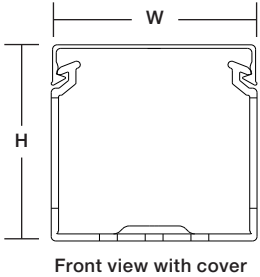

For a complete listing of narrow slot dimensional details, see page B-6.

A

Bottom view