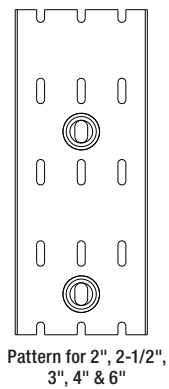

For a complete listing of narrow slot dimensional details, see page B-6.

A

Bottom view