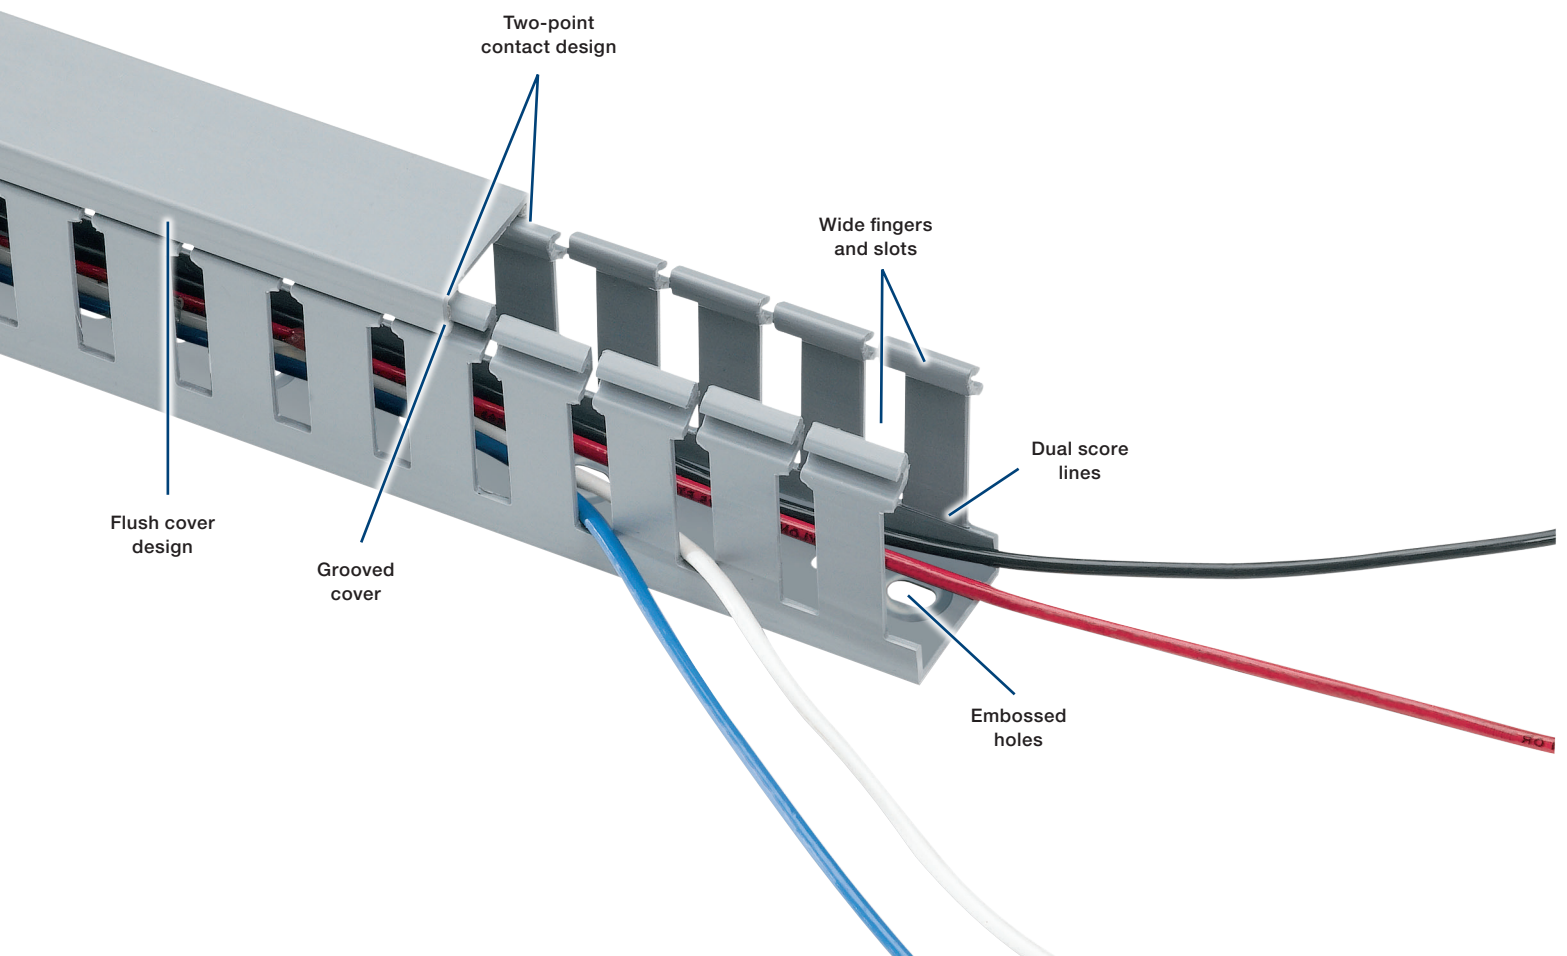

## Wide slot wiring duct

A

# Greater sidewall rigidity with increased versatility.

## Wide slot wiring duct — PVC

- Wide fingers and slots increase rigidity and enable easier insertion of wiring bundles
- Non-slip cover does not slide easily and resists vibration
- Rounded edges keep hands and wires free of abrasion
- Dual score lines are designed to yield clean breakoffs at the base of the slot and the duct
- Cover attaches flush with sidewall for finished look
- Improved flush sidewall and cover style for greater wire capacity
- Constructed of flame-retardant PVC
- Integrated mounting holes — larger sizes include staggered holes for mounting flexibility (see page B-5 for illustration)
- Lead-free construction