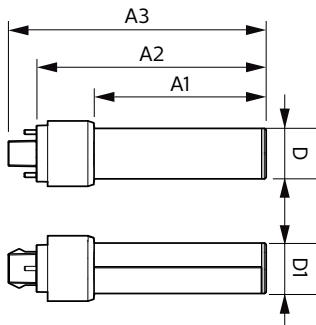

Voltage (Nom)	120-277 V
Temperature	
T-Ambient (Max)	45 °C
T-Ambient (Min)	-20 °C
T-Storage (Max)	65 °C
T-Storage (Min)	-40 °C
T-Case Maximum (Nom)	70 °C
Controls and Dimming	
Dimmable	No
Mechanical and Housing	
Height	27 mm
Approval and Application	
Energy Saving Product	Yes
Approval Marks	UL certificate RoHS compliance
Product Data	
Order product name	5PL-C/LED/13H/835/IF5/P/2P 20/1
EAN/UPC - Product	046677532338
Order code	929001884704
Numerator - Quantity Per Pack	1
Numerator - Packs per outer box	20

## Dimensional drawing

Product	D	D1	A1	A2	A3
5PL-C/LED/13H/835/IF5/P/2P 20/1	27 mm	27 mm	91.5 mm	122.4 mm	137.4 mm

PLED PLC-H 5-13W 580lm 3500K G24d