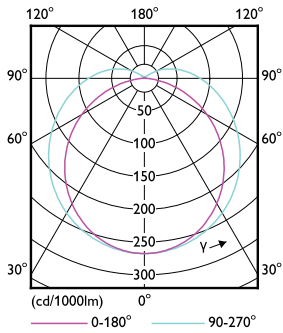

Photometric data

LEDtube PLC 13H 5W GX23-2 827 15D ND