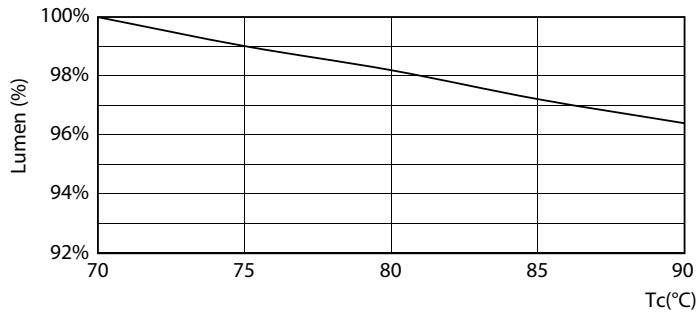

LED InstantFit Lamps

Lifetime

LEDtube PLC 13H 5W GX23-2 827 15D ND