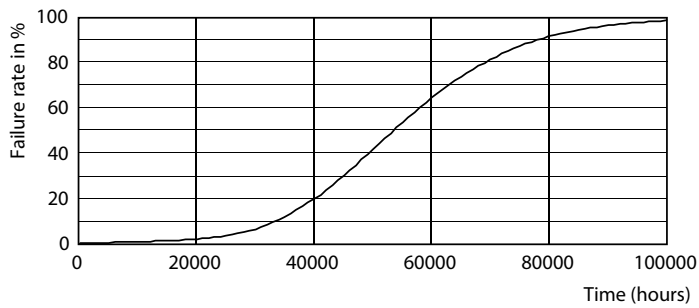

LEDtube PLC 13H 5W GX23-2 827 15D ND