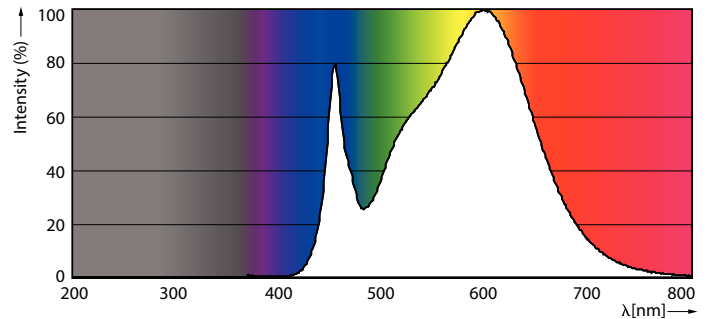

LEDtube PLC 13H 5W GX23-2 835 15D ND