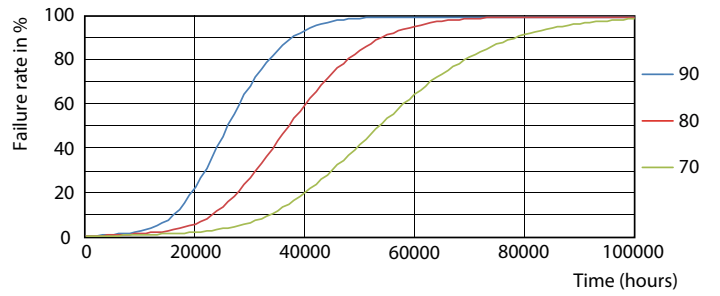

LED InstantFit Lamps

Lifetime

LEDtube PLC 13H 5W GX23-2 827 15D ND