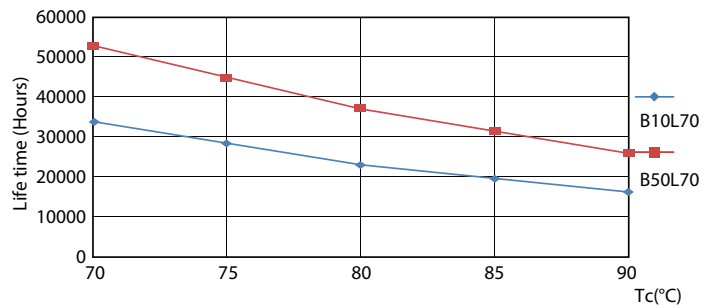

LEDtube PLC 13H 5W GX23-2 827 15D ND

LEDtube PLC 13H 5W GX23-2 827 15D ND