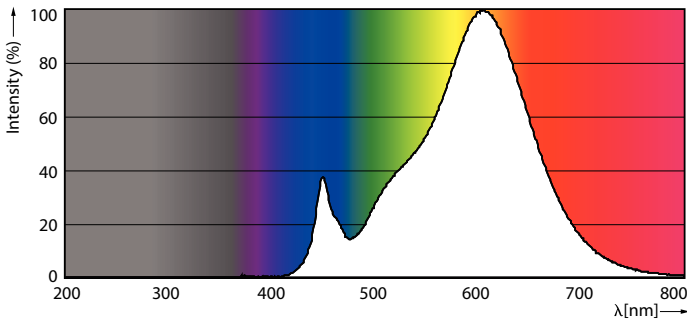

LED InstantFit Lamps

5PL-C/LED/13V/827/IF5/P/2P 20/1

Philips LED T8 InstantFit Lamps are an ideal energy saving choice for existing linear fluorescent fixtures.

Product data

General Information	
Cap-Base	GX23-2 [GX23-2]
Nominal Lifetime (Nom)	50000 h
Switching Cycle	50000X
B50L70	50000 h
Light Technical	
Color Code	827 [CCT of 2700K]
Beam Angle (Nom)	150 °
Luminous Flux (Nom)	520 lm
Luminous Flux (Rated) (Nom)	520 lm
Rated Beam Angle	150 °
Correlated Color Temperature (Nom)	2700 K
Color Consistency	<6
Color Rendering Index (Nom)	82
LLMF At End Of Nominal Lifetime (Nom)	70 %
Operating and Electrical	
Input Frequency	50 to 60 Hz
Power (Rated) (Nom)	5 W
Lamp Current (Max)	50 mA
Lamp Current (Min)	15 mA
Starting Time (Nom)	0.5 s
Warm Up Time to 60% Light (Nom)	0.5 s
Power Factor (Nom)	0.9

Dimensional drawing

PLED PLC-V 5-13W 550lm 2700K G24d

Product	D	A1	A2	A3
5PL-C/LED/13V/827/IF5/P/2P 20/1	45.7 mm	24.6 mm	101.6 mm	117.6 mm

Photometric data

LEDtube PLC 13V 5W GX23-2 827 15D ND

LEDtube PLC 13V 5W GX23-2 827 15D ND