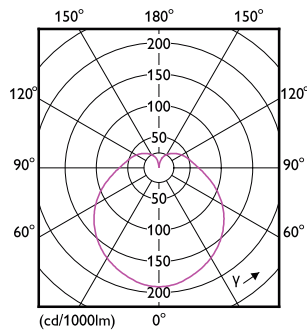

LED InstantFit Lamps

5PL-C/LED/13V/827/IF5/P/2P 20/1

Philips LED T8 InstantFit Lamps are an ideal energy saving choice for existing linear fluorescent fixtures.

Product data

General Information	
Cap-Base	GX23-2 [GX23-2]
Nominal Lifetime (Nom)	50000 h
Switching Cycle	50000X
B50L70	50000 h
Light Technical	
Color Code	827 [CCT of 2700K]
Beam Angle (Nom)	150 °
Luminous Flux (Nom)	520 lm
Luminous Flux (Rated) (Nom)	520 lm
Rated Beam Angle	150 °
Correlated Color Temperature (Nom)	2700 K
Color Consistency	<6
Color Rendering Index (Nom)	82
LLMF At End Of Nominal Lifetime (Nom)	70 %
Operating and Electrical	
Input Frequency	50 to 60 Hz
Power (Rated) (Nom)	5 W
Lamp Current (Max)	50 mA
Lamp Current (Min)	15 mA
Starting Time (Nom)	0.5 s
Warm Up Time to 60% Light (Nom)	0.5 s
Power Factor (Nom)	0.9

Voltage (Nom)	120-277 V
Temperature	
T-Ambient (Max)	45 °C
T-Ambient (Min)	-20 °C
T-Storage (Max)	65 °C
T-Storage (Min)	-40 °C
T-Case Maximum (Nom)	70 °C
Controls and Dimming	
Dimmable	No
Mechanical and Housing	
Product Length	100 mm
Approval and Application	
Energy Saving Product	Yes
Approval Marks	UL certificate RoHS compliance
Product Data	
Order product name	5PL-C/LED/13V/827/IF5/P/2P 20/1
EAN/UPC - Product	046677532352
Order code	929001884904
Numerator - Quantity Per Pack	1
Numerator - Packs per outer box	20

Dimensional drawing

PLED PLC-V 5-13W 550lm 2700K G24d

Product	D	A1	A2	A3
5PL-C/LED/13V/827/IF5/P/2P 20/1	45.7 mm	24.6 mm	101.6 mm	117.6 mm

Photometric data

LEDtube PLC 13V 5W GX23-2 827 15D ND

LEDtube PLC 13V 5W GX23-2 827 15D ND