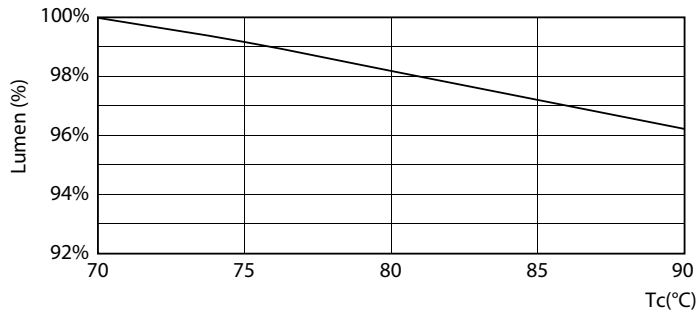

LEDtube PLC 13H 5W GX23-2 827 15D ND

LEDtube PLC 13V 5W GX23-2 827 15D ND