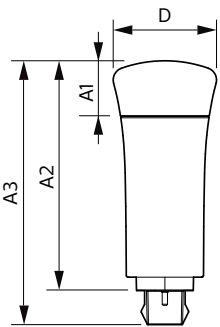

LED InstantFit Lamps

5PL-C/LED/13V/827/IF5/P/2P 20/1

Philips LED T8 InstantFit Lamps are an ideal energy saving choice for existing linear fluorescent fixtures.

Product data

General Information	
Cap-Base	GX23-2 [GX23-2]
Nominal Lifetime (Nom)	50000 h
Switching Cycle	50000X
B50L70	50000 h
Light Technical	
Color Code	827 [CCT of 2700K]
Beam Angle (Nom)	150 °
Luminous Flux (Nom)	520 lm
Luminous Flux (Rated) (Nom)	520 lm
Rated Beam Angle	150 °
Correlated Color Temperature (Nom)	2700 K
Color Consistency	<6
Color Rendering Index (Nom)	82
LLMF At End Of Nominal Lifetime (Nom)	70 %
Operating and Electrical	
Input Frequency	50 to 60 Hz
Power (Rated) (Nom)	5 W
Lamp Current (Max)	50 mA
Lamp Current (Min)	15 mA
Starting Time (Nom)	0.5 s
Warm Up Time to 60% Light (Nom)	0.5 s
Power Factor (Nom)	0.9

Voltage (Nom)	120-277 V
Temperature	
T-Ambient (Max)	45 °C
T-Ambient (Min)	-20 °C
T-Storage (Max)	65 °C
T-Storage (Min)	-40 °C
T-Case Maximum (Nom)	70 °C
Controls and Dimming	
Dimmable	No
Mechanical and Housing	
Product Length	100 mm
Approval and Application	
Energy Saving Product	Yes
Approval Marks	UL certificate RoHS compliance
Product Data	
Order product name	5PL-C/LED/13V/827/IF5/P/2P 20/1
EAN/UPC - Product	046677532352
Order code	929001884904
Numerator - Quantity Per Pack	1
Numerator - Packs per outer box	20

Dimensional drawing

PLED PLC-V 5-13W 550lm 2700K G24d

Product	D	A1	A2	A3
5PL-C/LED/13V/827/IF5/P/2P 20/1	45.7 mm	24.6 mm	101.6 mm	117.6 mm

Photometric data

LEDtube PLC 13V 5W GX23-2 827 15D ND

LEDtube PLC 13V 5W GX23-2 827 15D ND