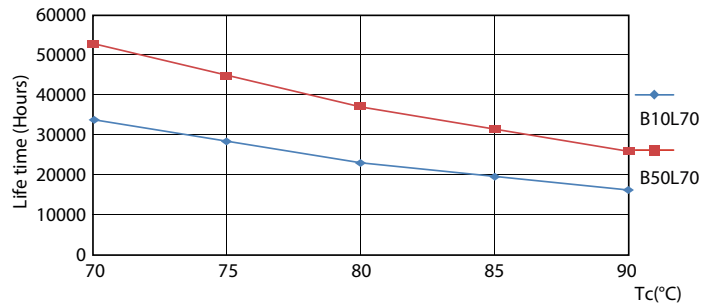

LEDtube PLC 13H 5W GX23-2 827 15D ND