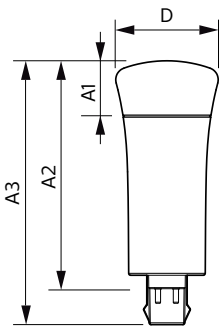

### Product data

General Information	
Cap-Base	G24Q [ G24q]
Nominal Lifetime (Nom)	50000 h
Switching Cycle	50000X
B50L70	50000 h
Light Technical	
Color Code	835 [ CCT of 3500K]
Beam Angle (Nom)	150 °
Luminous Flux (Nom)	550 lm
Luminous Flux (Rated) (Nom)	550 lm
Rated Beam Angle	150 °
Correlated Color Temperature (Nom)	3500 K
Color Consistency	<6
Color Rendering Index (Nom)	82
LLMF At End Of Nominal Lifetime (Nom)	70 %
Operating and Electrical	
Input Frequency	25000-100000 Hz
Power (Rated) (Nom)	5.5 W
Lamp Current (Max)	280 mA
Lamp Current (Min)	130 mA
Starting Time (Nom)	0.5 s
Warm Up Time to 60% Light (Nom)	0.5 s
Power Factor (Nom)	0.9

Voltage (Nom)	14-60 V
Temperature	
T-Ambient (Max)	45 °C
T-Ambient (Min)	-20 °C
T-Storage (Max)	65 °C
T-Storage (Min)	-40 °C
T-Case Maximum (Nom)	70 °C
Controls and Dimming	
Dimmable	No
Mechanical and Housing	
Product Length	100 mm
Approval and Application	
Energy Saving Product	Yes
Approval Marks	UL certificate RoHS compliance
Product Data	
Order product name	5.5PL-C/LED/13V/835/IF5/P/4P 20/1
EAN/UPC - Product	046677532451
Order code	929001885904
Numerator - Quantity Per Pack	1
Numerator - Packs per outer box	20

## Dimensional drawing

Product	D	A1	A2	A3
5.5PL-C/LED/13V/835/IF5/P/4P 20/1	45.7 mm	24.6 mm	101.6 mm	117.6 mm

PLED PLC-V 5-13W 580lm 3500K G24q