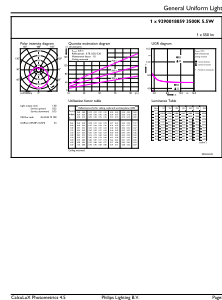

### Product data

General Information	
Cap-Base	G24Q [ G24q]
Nominal Lifetime (Nom)	50000 h
Switching Cycle	50000X
B50L70	50000 h
Light Technical	
Color Code	835 [ CCT of 3500K]
Beam Angle (Nom)	150 °
Luminous Flux (Nom)	550 lm
Luminous Flux (Rated) (Nom)	550 lm
Rated Beam Angle	150 °
Correlated Color Temperature (Nom)	3500 K
Color Consistency	<6
Color Rendering Index (Nom)	82
LLMF At End Of Nominal Lifetime (Nom)	70 %
Operating and Electrical	
Input Frequency	25000-100000 Hz
Power (Rated) (Nom)	5.5 W
Lamp Current (Max)	280 mA
Lamp Current (Min)	130 mA
Starting Time (Nom)	0.5 s
Warm Up Time to 60% Light (Nom)	0.5 s
Power Factor (Nom)	0.9

## Dimensional drawing

Product	D	A1	A2	A3
5.5PL-C/LED/13V/835/IF5/P/4P 20/1	45.7 mm	24.6 mm	101.6 mm	117.6 mm

PLED PLC-V 5-13W 580lm 3500K G24q

## Photometric data

LEDtube PLC 13V 5W GX23-2 827 15D ND

LEDtube PLC 13V 5.5W G24Q 835 15D ND