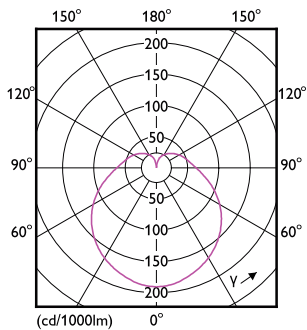

Photometric data

LEDtube PLC 13V 5W GX23-2 827 15D ND