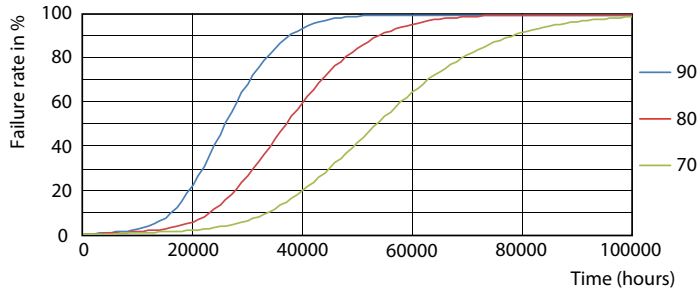

LED InstantFit Lamps

Lifetime