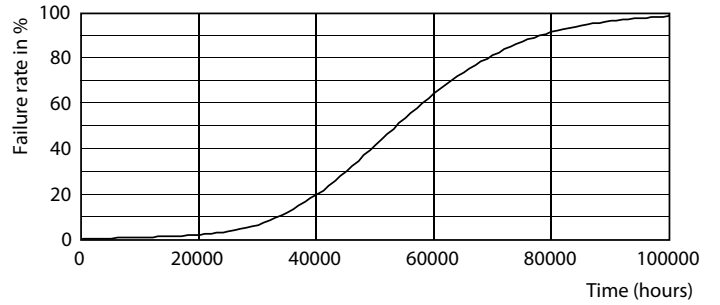

LEDtube PLC 13H 5W GX23-2 827 15D ND

LED InstantFit Lamps

Lifetime