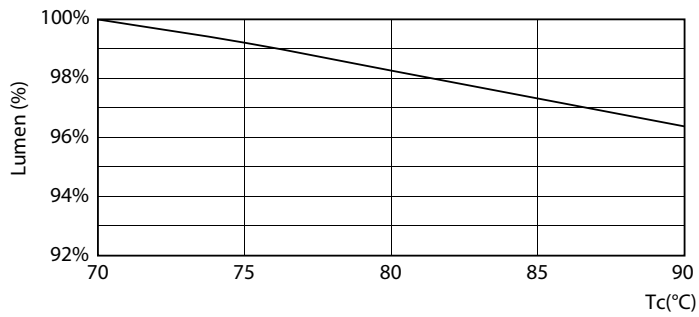

LEDtube PLC 13H 5W GX23-2 827 15D ND

LEDtube PLC 13V 5.5W G24Q 827 15D ND