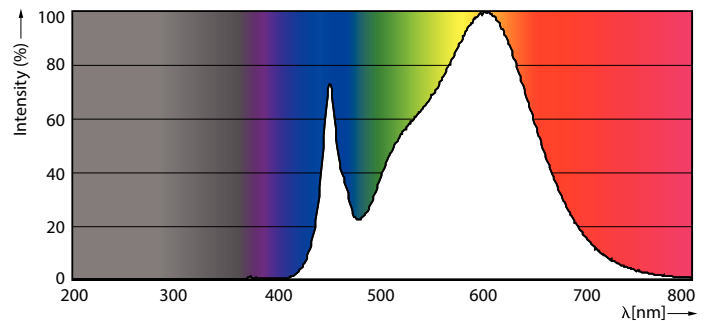

LEDtube PLC 13V 5.5W G24Q 835 15D ND