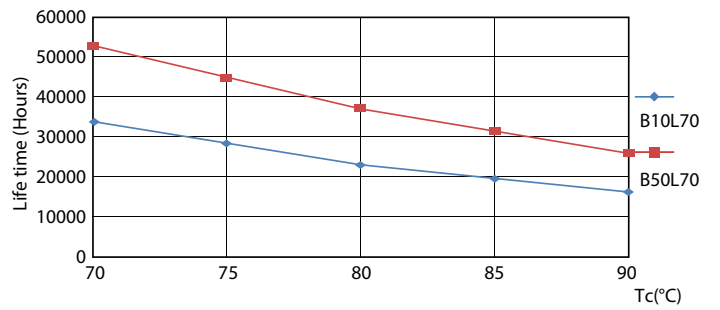

LEDtube PLC 13H 5W GX23-2 827 15D ND