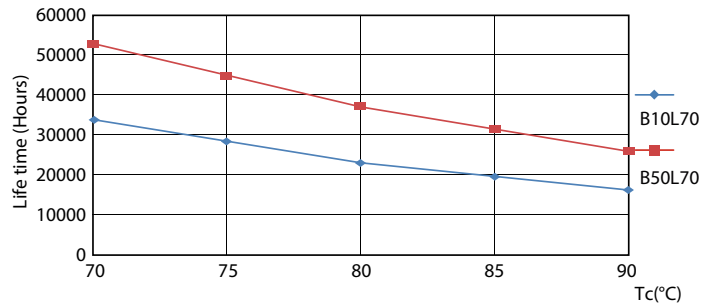

LEDtube PLC 13H 5W GX23-2 827 15D ND

LEDtube PLC 13H 5W GX23-2 827 15D ND