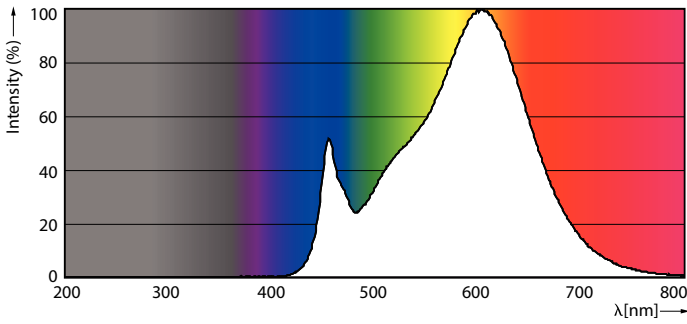

Photometric data

LEDtube PLC 13H 5W GX23-2 830 15D ND