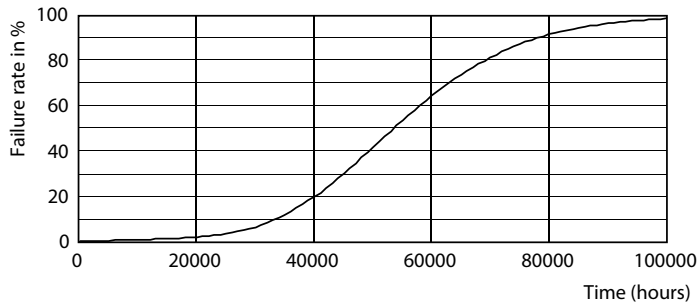

LEDtube PLC 13H 5W GX23-2 827 15D ND