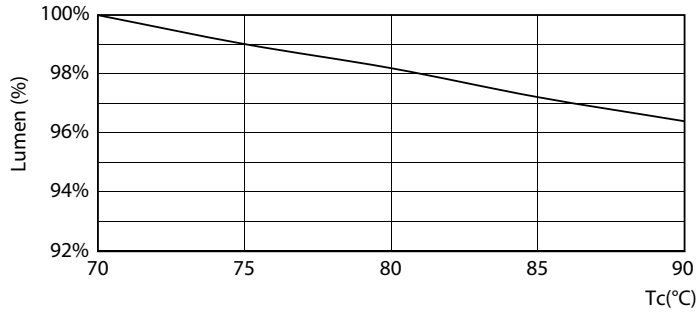

LED InstantFit Lamps

Lifetime

LEDtube PLC 13H 5W GX23-2 827 15D ND