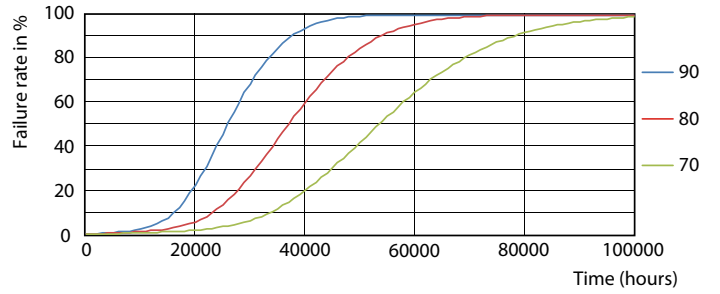

LED InstantFit Lamps

Lifetime

LEDtube PLC 13H 5W GX23-2 827 15D ND