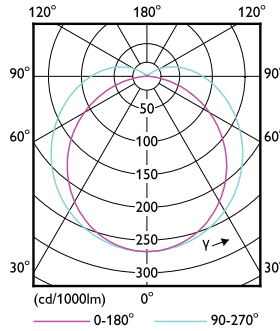

Photometric data

LEDtube PLC 13H 5W GX23-2 827 15D ND