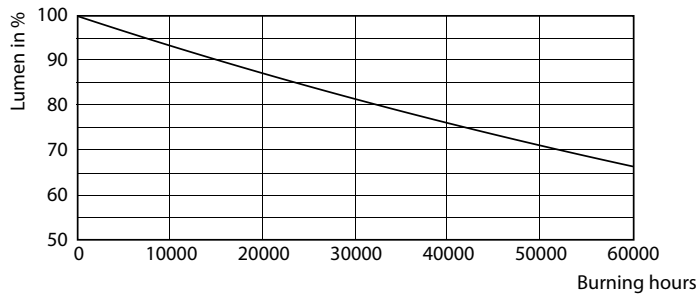

## Lifetime

LEDtube PLC 13H 5W GX23-2 827 15D ND

LEDtube PLC 13H 5W GX23-2 827 15D ND

LEDtube PLC 13H 5W GX23-2 827 15D ND

LEDtube PLC 13H 5W GX23-2 827 15D ND

LEDtube PLC 13H 5W GX23-2 827 15D ND