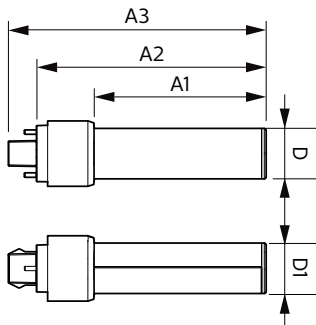

Voltage (Nom)	120-277 V
Temperature	
T-Ambient (Max)	45 °C
T-Ambient (Min)	-20 °C
T-Storage (Max)	65 °C
T-Storage (Min)	-40 °C
T-Case Maximum (Nom)	70 °C
Controls and Dimming	
Dimmable	No
Mechanical and Housing	
Height	27 mm
Approval and Application	
Energy Saving Product	Yes
Approval Marks	UL certificate RoHS compliance
Product Data	
Order product name	5PL-C/LED/13H/830/IF5/P/2P 20/1
EAN/UPC - Product	046677532314
Order code	929001884604
Numerator - Quantity Per Pack	1
Numerator - Packs per outer box	20

## Dimensional drawing

Product	D	D1	A1	A2	A3
5PL-C/LED/13H/830/IF5/P/2P 20/1	27 mm	27 mm	91.5 mm	122.4 mm	137.4 mm

PLED PLC-H 5-13W 550lm 3000K G24d