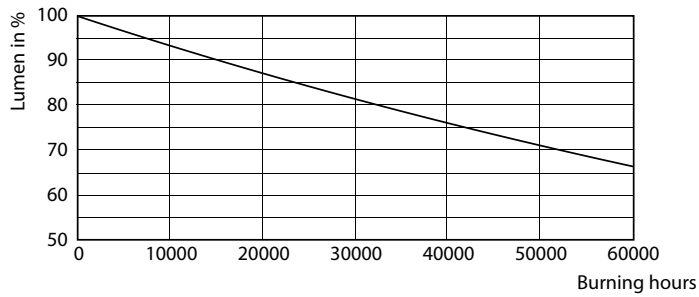

LEDtube PLC 13H 5W GX23-2 827 15D ND