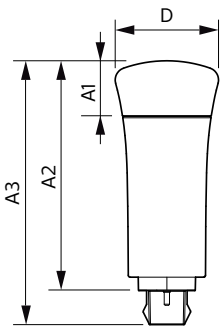

LED InstantFit Lamps

5PL-C/LED/13V/835/IF5/P/2P 20/1

Philips LED T8 InstantFit Lamps are an ideal energy saving choice for existing linear fluorescent fixtures.

Product data

General Information	
Cap-Base	GX23-2 [GX23-2]
Nominal Lifetime (Nom)	50000 h
Switching Cycle	50000X
B50L70	50000 h
Light Technical	
Color Code	835 [CCT of 3500K]
Beam Angle (Nom)	150 °
Luminous Flux (Nom)	550 lm
Luminous Flux (Rated) (Nom)	550 lm
Rated Beam Angle	150 °
Correlated Color Temperature (Nom)	3500 K
Color Consistency	<6
Color Rendering Index (Nom)	82
LLMF At End Of Nominal Lifetime (Nom)	70 %
Operating and Electrical	
Input Frequency	50 to 60 Hz
Power (Rated) (Nom)	5 W
Lamp Current (Max)	50 mA
Lamp Current (Min)	15 mA
Starting Time (Nom)	0.5 s
Warm Up Time to 60% Light (Nom)	0.5 s
Power Factor (Nom)	0.9

Voltage (Nom)	120-277 V
Temperature	
T-Ambient (Max)	45 °C
T-Ambient (Min)	-20 °C
T-Storage (Max)	65 °C
T-Storage (Min)	-40 °C
T-Case Maximum (Nom)	70 °C
Controls and Dimming	
Dimmable	No
Mechanical and Housing	
Product Length	100 mm
Approval and Application	
Energy Saving Product	Yes
Approval Marks	UL certificate RoHS compliance
Product Data	
Order product name	5PL-C/LED/13V/835/IF5/P/2P 20/1
EAN/UPC - Product	046677532376
Order code	929001885104
Numerator - Quantity Per Pack	1
Numerator - Packs per outer box	20

Dimensional drawing

PLED PLC-V 5-13W 580lm 3500K G24d

Product	D	A1	A2	A3
5PL-C/LED/13V/835/IF5/P/2P 20/1	45.7 mm	24.6 mm	101.6 mm	117.6 mm

Photometric data

LEDtube PLC 13V 5W GX23-2 835 15D ND

LEDtube PLC 13V 5W GX23-2 835 15D ND