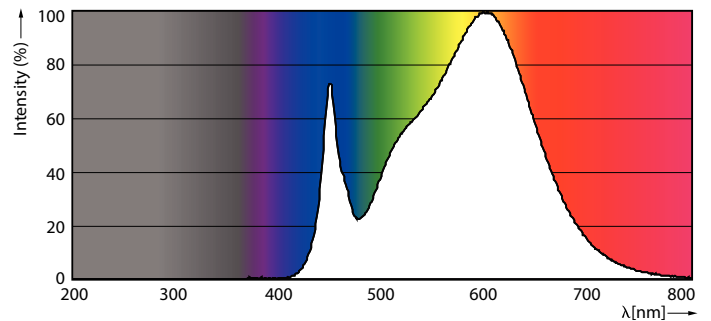

LED InstantFit Lamps

5PL-C/LED/13V/835/IF5/P/2P 20/1

Philips LED T8 InstantFit Lamps are an ideal energy saving choice for existing linear fluorescent fixtures.

Product data

General Information	
Cap-Base	GX23-2 [GX23-2]
Nominal Lifetime (Nom)	50000 h
Switching Cycle	50000X
B50L70	50000 h
Light Technical	
Color Code	835 [CCT of 3500K]
Beam Angle (Nom)	150 °
Luminous Flux (Nom)	550 lm
Luminous Flux (Rated) (Nom)	550 lm
Rated Beam Angle	150 °
Correlated Color Temperature (Nom)	3500 K
Color Consistency	<6
Color Rendering Index (Nom)	82
LLMF At End Of Nominal Lifetime (Nom)	70 %
Operating and Electrical	
Input Frequency	50 to 60 Hz
Power (Rated) (Nom)	5 W
Lamp Current (Max)	50 mA
Lamp Current (Min)	15 mA
Starting Time (Nom)	0.5 s
Warm Up Time to 60% Light (Nom)	0.5 s
Power Factor (Nom)	0.9

Dimensional drawing

PLED PLC-V 5-13W 580lm 3500K G24d

Product	D	A1	A2	A3
5PL-C/LED/13V/835/IF5/P/2P 20/1	45.7 mm	24.6 mm	101.6 mm	117.6 mm

Photometric data

LEDtube PLC 13V 5W GX23-2 835 15D ND

LEDtube PLC 13V 5W GX23-2 835 15D ND