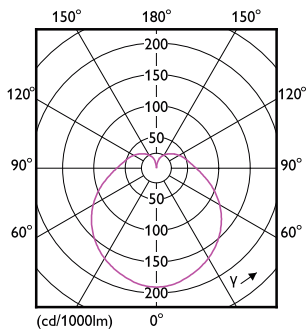

Dimensional drawing

PLED PLC-V 5-13W 580lm 3500K G24d

Product	D	A1	A2	A3
5PL-C/LED/13V/835/IF5/P/2P 20/1	45.7 mm	24.6 mm	101.6 mm	117.6 mm

Photometric data

LEDtube PLC 13V 5W GX23-2 835 15D ND

LEDtube PLC 13V 5W GX23-2 835 15D ND