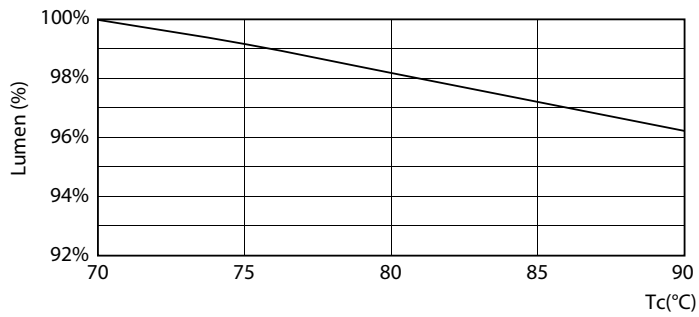

LEDtube PLC 13H 5W GX23-2 827 15D ND

LEDtube PLC 13V 5W GX23-2 827 15D ND