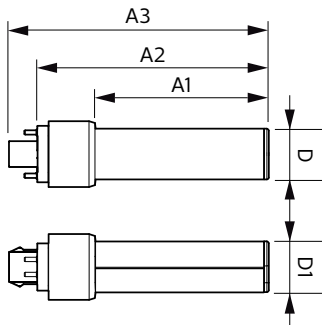

LED InstantFit Lamps

5.5PL-C/LED/13H/840/IF5/P/4P 20/1

Philips LED T8 InstantFit Lamps are an ideal energy saving choice for existing linear fluorescent fixtures.

Product data

General Information	
Cap-Base	G24Q [G24q]
Nominal Lifetime (Nom)	50000 h
Switching Cycle	50000X
B50L70	50000 h
Light Technical	
Color Code	840 [CCT of 4000K]
Beam Angle (Nom)	150 °
Luminous Flux (Nom)	580 lm
Luminous Flux (Rated) (Nom)	580 lm
Rated Beam Angle	150 °
Correlated Color Temperature (Nom)	4000 K
Color Consistency	<6
Color Rendering Index (Nom)	82
LLMF At End Of Nominal Lifetime (Nom)	70 %
Operating and Electrical	
Input Frequency	25000-100000 Hz
Power (Rated) (Nom)	5.5 W
Lamp Current (Max)	280 mA
Lamp Current (Min)	130 mA
Starting Time (Nom)	0.5 s
Warm Up Time to 60% Light (Nom)	0.5 s
Power Factor (Nom)	0.9

Voltage (Nom)	14-60 V
Temperature	
T-Ambient (Max)	45 °C
T-Ambient (Min)	-20 °C
T-Storage (Max)	65 °C
T-Storage (Min)	-40 °C
T-Case Maximum (Nom)	75 °C
Controls and Dimming	
Dimmable	No
Mechanical and Housing	
Height	27 mm
Approval and Application	
Energy Saving Product	Yes
Approval Marks	UL certificate RoHS compliance
Product Data	
Order product name	5.5PL-C/LED/13H/840/IF5/P/4P 20/1
EAN/UPC - Product	046677532420
Order code	929001885604
Numerator - Quantity Per Pack	1
Numerator - Packs per outer box	20

LED InstantFit Lamps

Material Nr. (12NC)	929001885604
Net Weight (Piece)	0.064 kg

Warnings and Safety

- Philips LED T8 InstantFit lamps will only operate properly on compatible instant-start ballasts. Please refer to the Philips LED T8 InstantFit Installation Guide, which can be obtained through your local Philips Sales Representative, or visit www.philips.com/tled

Dimensional drawing

Product	D	D1	A1	A2	A3
5.5PL-C/LED/13H/840/IF5/P/4P 20/1	27 mm	27 mm	91.5 mm	122.4 mm	137.4 mm

PLED PLC-H 5-13W 580lm 4000K G24q

Photometric data

LEDtube PLC 13H 5.5W G24Q 840 15D ND

LEDtube PLC 13H 5W GX23-2 827 15D ND