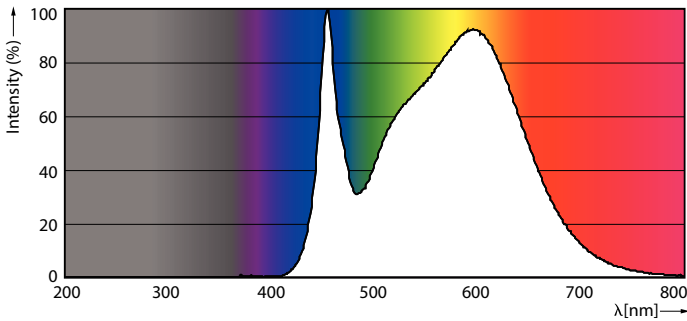

LED InstantFit Lamps

5.5PL-C/LED/13H/840/IF5/P/4P 20/1

Philips LED T8 InstantFit Lamps are an ideal energy saving choice for existing linear fluorescent fixtures.

Product data

General Information	
Cap-Base	G24Q [G24q]
Nominal Lifetime (Nom)	50000 h
Switching Cycle	50000X
B50L70	50000 h
Light Technical	
Color Code	840 [CCT of 4000K]
Beam Angle (Nom)	150 °
Luminous Flux (Nom)	580 lm
Luminous Flux (Rated) (Nom)	580 lm
Rated Beam Angle	150 °
Correlated Color Temperature (Nom)	4000 K
Color Consistency	<6
Color Rendering Index (Nom)	82
LLMF At End Of Nominal Lifetime (Nom)	70 %
Operating and Electrical	
Input Frequency	25000-100000 Hz
Power (Rated) (Nom)	5.5 W
Lamp Current (Max)	280 mA
Lamp Current (Min)	130 mA
Starting Time (Nom)	0.5 s
Warm Up Time to 60% Light (Nom)	0.5 s
Power Factor (Nom)	0.9

Dimensional drawing

Product	D	D1	A1	A2	A3
5.5PL-C/LED/13H/840/IF5/P/4P 20/1	27 mm	27 mm	91.5 mm	122.4 mm	137.4 mm

PLED PLC-H 5-13W 580lm 4000K G24q

Photometric data

LEDtube PLC 13H 5.5W G24Q 840 15D ND

LEDtube PLC 13H 5W GX23-2 827 15D ND