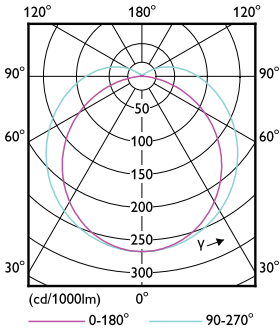

LED InstantFit Lamps

5.5PL-C/LED/13H/840/IF5/P/4P 20/1

Philips LED T8 InstantFit Lamps are an ideal energy saving choice for existing linear fluorescent fixtures.

Product data

General Information	
Cap-Base	G24Q [G24q]
Nominal Lifetime (Nom)	50000 h
Switching Cycle	50000X
B50L70	50000 h
Light Technical	
Color Code	840 [CCT of 4000K]
Beam Angle (Nom)	150 °
Luminous Flux (Nom)	580 lm
Luminous Flux (Rated) (Nom)	580 lm
Rated Beam Angle	150 °
Correlated Color Temperature (Nom)	4000 K
Color Consistency	<6
Color Rendering Index (Nom)	82
LLMF At End Of Nominal Lifetime (Nom)	70 %
Operating and Electrical	
Input Frequency	25000-100000 Hz
Power (Rated) (Nom)	5.5 W
Lamp Current (Max)	280 mA
Lamp Current (Min)	130 mA
Starting Time (Nom)	0.5 s
Warm Up Time to 60% Light (Nom)	0.5 s
Power Factor (Nom)	0.9

Dimensional drawing

Product	D	D1	A1	A2	A3
5.5PL-C/LED/13H/840/IF5/P/4P 20/1	27 mm	27 mm	91.5 mm	122.4 mm	137.4 mm

PLED PLC-H 5-13W 580lm 4000K G24q

Photometric data

LEDtube PLC 13H 5.5W G24Q 840 15D ND

LEDtube PLC 13H 5W GX23-2 827 15D ND