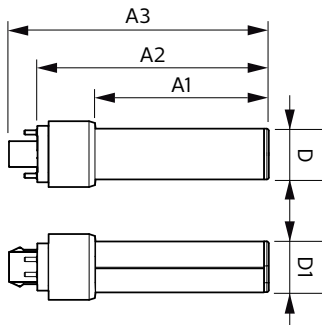

Voltage (Nom)	14-60 V
Temperature	
T-Ambient (Max)	45 °C
T-Ambient (Min)	-20 °C
T-Storage (Max)	65 °C
T-Storage (Min)	-40 °C
T-Case Maximum (Nom)	75 °C
Controls and Dimming	
Dimmable	No
Mechanical and Housing	
Height	27 mm
Approval and Application	
Energy Saving Product	Yes
Approval Marks	UL certificate RoHS compliance
Product Data	
Order product name	5.5PL-C/LED/13H/827/IF5/P/4P 20/1
EAN/UPC - Product	046677532390
Order code	929001885304
Numerator - Quantity Per Pack	1
Numerator - Packs per outer box	20

## Dimensional drawing

Product	D	D1	A1	A2	A3
5.5PL-C/LED/13H/827/IF5/P/4P 20/1	27 mm	27 mm	91.5 mm	122.4 mm	137.4 mm

PLED PLC-H 5-13W 550lm 2700K G24q