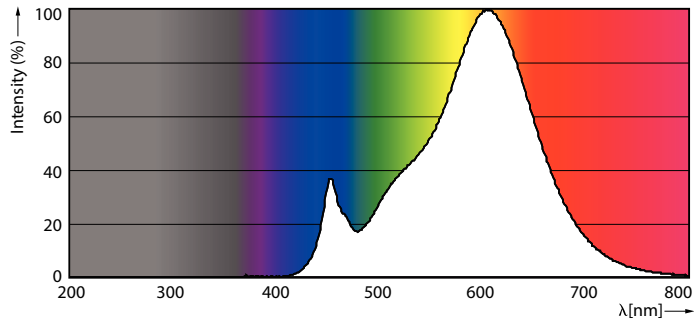

LEDtube PLC 13H 5.5W G24Q 827 15D ND