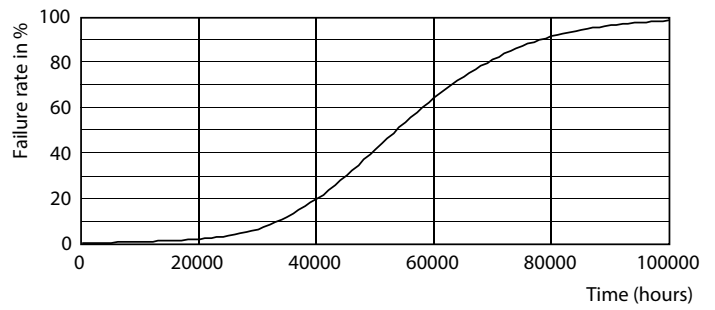

LEDtube PLC 13H 5W GX23-2 827 15D ND