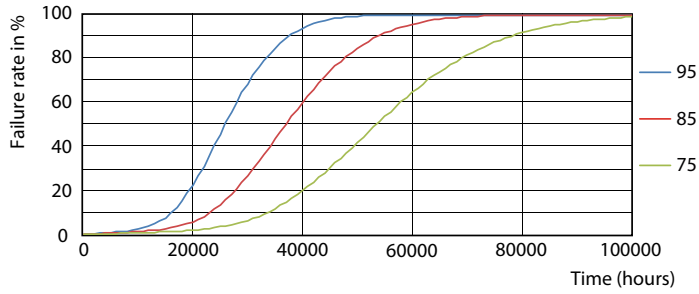

LED InstantFit Lamps

Lifetime