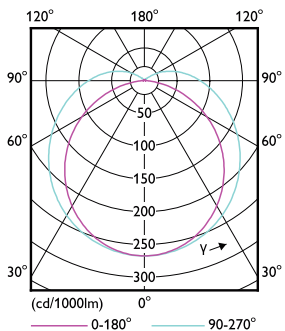

## Dimensional drawing

Product	D	D1	A1	A2	A3
5.5PL-C/LED/13H/827/IF5/P/4P 20/1	27 mm	27 mm	91.5 mm	122.4 mm	137.4 mm

PLED PLC-H 5-13W 550lm 2700K G24q

## Photometric data

LEDtube PLC 13H 5.5W G24Q 827 15D ND

LEDtube PLC 13H 5W GX23-2 827 15D ND