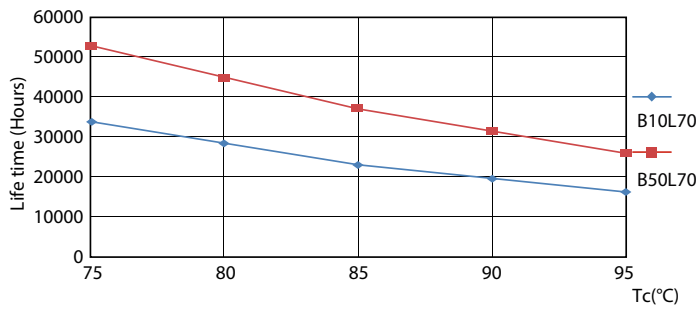

LEDtube PLC 13H 5.5W G24Q 827 15D ND

LEDtube PLC 13H 5.5W G24Q 827 15D ND