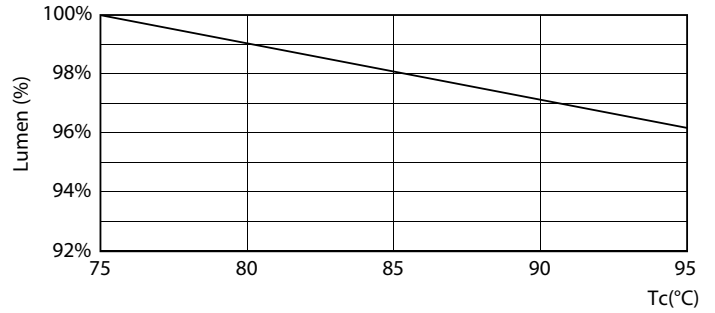

LEDtube PLC 13H 5.5W G24Q 827 15D ND

LED InstantFit Lamps

Lifetime