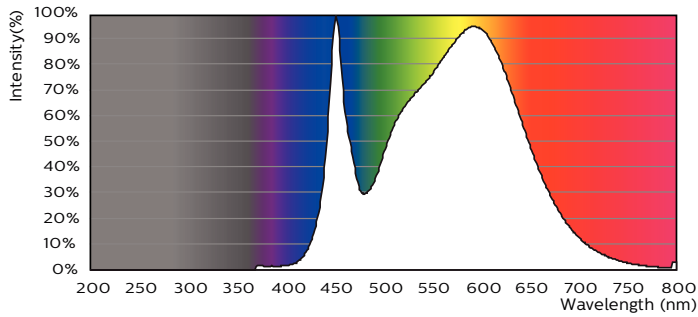

LED InstantFit Lamps

5PL-S/LED/13H/840/IF5/P/2P 20/1

Philips LED T8 InstantFit Lamps are an ideal energy saving choice for existing linear fluorescent fixtures.

Product data

General Information	
Cap-Base	GX23 [GX23]
Nominal Lifetime (Nom)	50000 h
Switching Cycle	50000X
B50L70	50000 h
Light Technical	
Color Code	840 [CCT of 4000K]
Beam Angle (Nom)	120 °
Luminous Flux (Nom)	580 lm
Luminous Flux (Rated) (Nom)	580 lm
Rated Beam Angle	120 °
Correlated Color Temperature (Nom)	4000 K
Color Consistency	<6
Color Rendering Index (Nom)	82
LLMF At End Of Nominal Lifetime (Nom)	70 %
Operating and Electrical	
Input Frequency	50 to 60 Hz
Power (Rated) (Nom)	5 W
Lamp Current (Max)	50 mA
Lamp Current (Min)	15 mA
Starting Time (Nom)	0.5 s
Warm Up Time to 60% Light (Nom)	0.5 s
Power Factor (Nom)	0.9

Voltage (Nom)	120-277 V
Temperature	
T-Ambient (Max)	45 °C
T-Ambient (Min)	-20 °C
T-Storage (Max)	65 °C
T-Storage (Min)	-40 °C
T-Case Maximum (Nom)	75 °C
Controls and Dimming	
Dimmable	No
Mechanical and Housing	
Height	15.8 mm
Approval and Application	
Energy Saving Product	Yes
Approval Marks	UL certificate RoHS compliance
Product Data	
Order product name	5PL-S/LED/13H/840/IF5/P/2P 20/1
EAN/UPC - Product	046677529581
Order code	929001863104
Numerator - Quantity Per Pack	1
Numerator - Packs per outer box	20

Dimensional drawing

PLED PLS 120-277V 5-13W 580lm 4000K GX23

Product	D	D1	A1	A2	A3
5PL-S/LED/13H/840/IF5/P/2P 20/1	31.1 mm	15.8 mm	108 mm	144 mm	166 mm

Photometric data

LEDtube PLS 5W GX23 840 2P 12D ND

LEDtube PLS 5W GX23 827 2P 12D ND