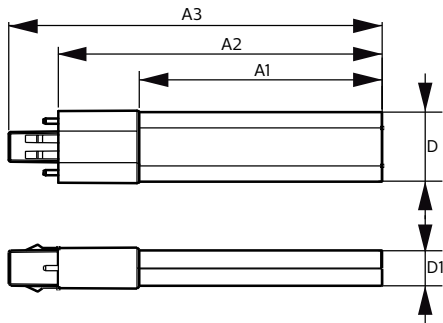

LED InstantFit Lamps

5PL-S/LED/13H/840/IF5/P/2P 20/1

Philips LED T8 InstantFit Lamps are an ideal energy saving choice for existing linear fluorescent fixtures.

Product data

General Information	
Cap-Base	GX23 [GX23]
Nominal Lifetime (Nom)	50000 h
Switching Cycle	50000X
B50L70	50000 h
Light Technical	
Color Code	840 [CCT of 4000K]
Beam Angle (Nom)	120 °
Luminous Flux (Nom)	580 lm
Luminous Flux (Rated) (Nom)	580 lm
Rated Beam Angle	120 °
Correlated Color Temperature (Nom)	4000 K
Color Consistency	<6
Color Rendering Index (Nom)	82
LLMF At End Of Nominal Lifetime (Nom)	70 %
Operating and Electrical	
Input Frequency	50 to 60 Hz
Power (Rated) (Nom)	5 W
Lamp Current (Max)	50 mA
Lamp Current (Min)	15 mA
Starting Time (Nom)	0.5 s
Warm Up Time to 60% Light (Nom)	0.5 s
Power Factor (Nom)	0.9

Voltage (Nom)	120-277 V
Temperature	
T-Ambient (Max)	45 °C
T-Ambient (Min)	-20 °C
T-Storage (Max)	65 °C
T-Storage (Min)	-40 °C
T-Case Maximum (Nom)	75 °C
Controls and Dimming	
Dimmable	No
Mechanical and Housing	
Height	15.8 mm
Approval and Application	
Energy Saving Product	Yes
Approval Marks	UL certificate RoHS compliance
Product Data	
Order product name	5PL-S/LED/13H/840/IF5/P/2P 20/1
EAN/UPC - Product	046677529581
Order code	929001863104
Numerator - Quantity Per Pack	1
Numerator - Packs per outer box	20

LED InstantFit Lamps

Material Nr. (12NC)	929001863104
Net Weight (Piece)	0.043 kg

Warnings and Safety

- Philips LED T8 InstantFit lamps will only operate properly on compatible instant-start ballasts. Please refer to the Philips LED T8 InstantFit Installation Guide, which can be obtained through your local Philips Sales Representative, or visit www.philips.com/tled

Dimensional drawing

PLED PLS 120-277V 5-13W 580lm 4000K GX23

Product	D	D1	A1	A2	A3
5PL-S/LED/13H/840/IF5/P/2P 20/1	31.1 mm	15.8 mm	108 mm	144 mm	166 mm

Photometric data

LEDtube PLS 5W GX23 840 2P 12D ND

LEDtube PLS 5W GX23 827 2P 12D ND