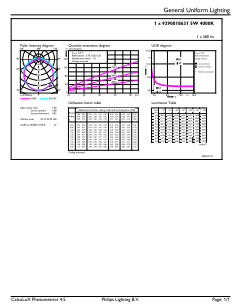

Dimensional drawing

PLED PLS 120-277V 5-13W 580lm 4000K GX23

Product	D	D1	A1	A2	A3
5PL-S/LED/13H/840/IF5/P/2P 20/1	31.1 mm	15.8 mm	108 mm	144 mm	166 mm

Photometric data

LEDtube PLS 5W GX23 840 2P 12D ND

LEDtube PLS 5W GX23 827 2P 12D ND