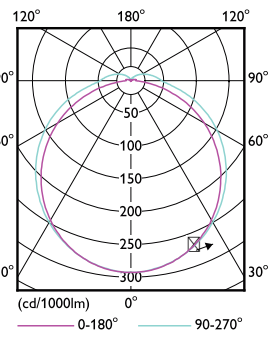

Dimensional drawing

PLED PLS 120-277V 5-13W 580lm 4000K GX23

Product	D	D1	A1	A2	A3
5PL-S/LED/13H/840/IF5/P/2P 20/1	31.1 mm	15.8 mm	108 mm	144 mm	166 mm

Photometric data

LEDtube PLS 5W GX23 840 2P 12D ND

LEDtube PLS 5W GX23 827 2P 12D ND