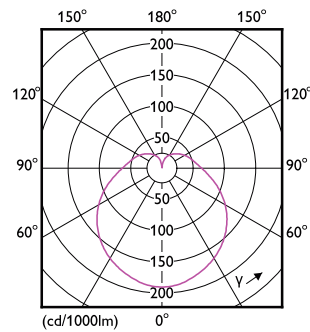

### Product data

General Information	
Cap-Base	G24Q [ G24q]
Nominal Lifetime (Nom)	50000 h
Switching Cycle	50000X
B50L70	50000 h
Light Technical	
Color Code	830 [ CCT of 3000K]
Beam Angle (Nom)	150 °
Luminous Flux (Nom)	550 lm
Luminous Flux (Rated) (Nom)	550 lm
Rated Beam Angle	150 °
Correlated Color Temperature (Nom)	3000 K
Color Consistency	<6
Color Rendering Index (Nom)	82
LLMF At End Of Nominal Lifetime (Nom)	70 %
Operating and Electrical	
Input Frequency	25000-100000 Hz
Power (Rated) (Nom)	5.5 W
Lamp Current (Max)	280 mA
Lamp Current (Min)	130 mA
Starting Time (Nom)	0.5 s
Warm Up Time to 60% Light (Nom)	0.5 s
Power Factor (Nom)	0.9

## Dimensional drawing

PLED PLC-V 5-13W 550lm 3000K G24q

Product	D	A1	A2	A3
5.5PL-C/LED/13V/830/IF5/P/4P 20/1	45.7 mm	24.6 mm	101.6 mm	117.6 mm

## Photometric data

LEDtube PLC 13V 5.5W G24Q 830 15D ND

LEDtube PLC 13V 5W GX23-2 827 15D ND