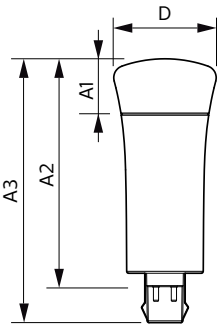

Voltage (Nom)	14-60 V
Temperature	
T-Ambient (Max)	45 °C
T-Ambient (Min)	-20 °C
T-Storage (Max)	65 °C
T-Storage (Min)	-40 °C
T-Case Maximum (Nom)	70 °C
Controls and Dimming	
Dimmable	No
Mechanical and Housing	
Product Length	100 mm
Approval and Application	
Energy Saving Product	Yes
Approval Marks	UL certificate RoHS compliance
Product Data	
Order product name	5.5PL-C/LED/13V/830/IF5/P/4P 20/1
EAN/UPC - Product	046677532444
Order code	929001885804
Numerator - Quantity Per Pack	1
Numerator - Packs per outer box	20

## Dimensional drawing

PLED PLC-V 5-13W 550lm 3000K G24q

Product	D	A1	A2	A3
5.5PL-C/LED/13V/830/IF5/P/4P 20/1	45.7 mm	24.6 mm	101.6 mm	117.6 mm