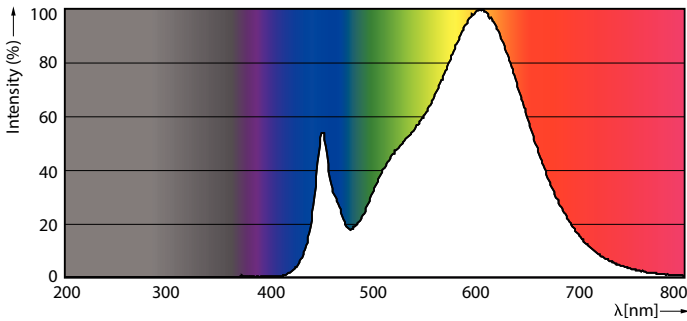

Photometric data

LEDtube PLC 13V 5.5W G24Q 830 15D ND