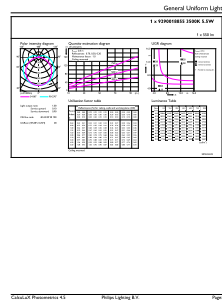

LED InstantFit Lamps

5.5PL-C/LED/13H/835/IF5/P/4P 20/1

Philips LED T8 InstantFit Lamps are an ideal energy saving choice for existing linear fluorescent fixtures.

Product data

General Information	
Cap-Base	G24Q [G24q]
Nominal Lifetime (Nom)	50000 h
Switching Cycle	50000X
B50L70	50000 h
Light Technical	
Color Code	835 [CCT of 3500K]
Beam Angle (Nom)	150 °
Luminous Flux (Nom)	550 lm
Luminous Flux (Rated) (Nom)	550 lm
Rated Beam Angle	150 °
Correlated Color Temperature (Nom)	3500 K
Color Consistency	<6
Color Rendering Index (Nom)	82
LLMF At End Of Nominal Lifetime (Nom)	70 %
Operating and Electrical	
Input Frequency	25000-100000 Hz
Power (Rated) (Nom)	5.5 W
Lamp Current (Max)	280 mA
Lamp Current (Min)	130 mA
Starting Time (Nom)	0.5 s
Warm Up Time to 60% Light (Nom)	0.5 s
Power Factor (Nom)	0.9

Voltage (Nom)	14-60 V
Temperature	
T-Ambient (Max)	45 °C
T-Ambient (Min)	-20 °C
T-Storage (Max)	65 °C
T-Storage (Min)	-40 °C
T-Case Maximum (Nom)	75 °C
Controls and Dimming	
Dimmable	No
Mechanical and Housing	
Height	27 mm
Approval and Application	
Energy Saving Product	Yes
Approval Marks	UL certificate RoHS compliance
Product Data	
Order product name	5.5PL-C/LED/13H/835/IF5/P/4P 20/1
EAN/UPC - Product	046677532413
Order code	929001885504
Numerator - Quantity Per Pack	1
Numerator - Packs per outer box	20

Dimensional drawing

Product	D	D1	A1	A2	A3
5.5PL-C/LED/13H/835/IF5/P/4P 20/1	27 mm	27 mm	91.5 mm	122.4 mm	137.4 mm

PLED PLC-H 5-13W 580lm 3500K G24q

Photometric data

LEDtube PLC 13H 5.5W G24Q 835 15D ND

LEDtube PLC 13H 5W GX23-2 827 15D ND