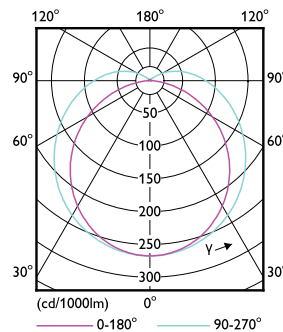

Dimensional drawing

Product	D	D1	A1	A2	A3
5.5PL-C/LED/13H/835/IF5/P/4P 20/1	27 mm	27 mm	91.5 mm	122.4 mm	137.4 mm

PLED PLC-H 5-13W 580lm 3500K G24q

Photometric data

LEDtube PLC 13H 5.5W G24Q 835 15D ND

LEDtube PLC 13H 5W GX23-2 827 15D ND