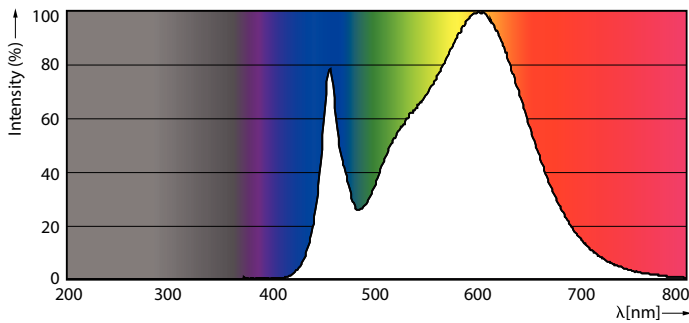

LED InstantFit Lamps

5.5PL-C/LED/13H/835/IF5/P/4P 20/1

Philips LED T8 InstantFit Lamps are an ideal energy saving choice for existing linear fluorescent fixtures.

Product data

General Information	
Cap-Base	G24Q [G24q]
Nominal Lifetime (Nom)	50000 h
Switching Cycle	50000X
B50L70	50000 h
Light Technical	
Color Code	835 [CCT of 3500K]
Beam Angle (Nom)	150 °
Luminous Flux (Nom)	550 lm
Luminous Flux (Rated) (Nom)	550 lm
Rated Beam Angle	150 °
Correlated Color Temperature (Nom)	3500 K
Color Consistency	<6
Color Rendering Index (Nom)	82
LLMF At End Of Nominal Lifetime (Nom)	70 %
Operating and Electrical	
Input Frequency	25000-100000 Hz
Power (Rated) (Nom)	5.5 W
Lamp Current (Max)	280 mA
Lamp Current (Min)	130 mA
Starting Time (Nom)	0.5 s
Warm Up Time to 60% Light (Nom)	0.5 s
Power Factor (Nom)	0.9

Dimensional drawing

Product	D	D1	A1	A2	A3
5.5PL-C/LED/13H/835/IF5/P/4P 20/1	27 mm	27 mm	91.5 mm	122.4 mm	137.4 mm

PLED PLC-H 5-13W 580lm 3500K G24q

Photometric data

LEDtube PLC 13H 5.5W G24Q 835 15D ND

LEDtube PLC 13H 5W GX23-2 827 15D ND