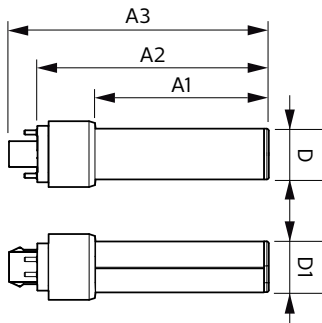

LED InstantFit Lamps

5.5PL-C/LED/13H/835/IF5/P/4P 20/1

Philips LED T8 InstantFit Lamps are an ideal energy saving choice for existing linear fluorescent fixtures.

Product data

General Information	
Cap-Base	G24Q [G24q]
Nominal Lifetime (Nom)	50000 h
Switching Cycle	50000X
B50L70	50000 h
Light Technical	
Color Code	835 [CCT of 3500K]
Beam Angle (Nom)	150 °
Luminous Flux (Nom)	550 lm
Luminous Flux (Rated) (Nom)	550 lm
Rated Beam Angle	150 °
Correlated Color Temperature (Nom)	3500 K
Color Consistency	<6
Color Rendering Index (Nom)	82
LLMF At End Of Nominal Lifetime (Nom)	70 %
Operating and Electrical	
Input Frequency	25000-100000 Hz
Power (Rated) (Nom)	5.5 W
Lamp Current (Max)	280 mA
Lamp Current (Min)	130 mA
Starting Time (Nom)	0.5 s
Warm Up Time to 60% Light (Nom)	0.5 s
Power Factor (Nom)	0.9

Voltage (Nom)	14-60 V
Temperature	
T-Ambient (Max)	45 °C
T-Ambient (Min)	-20 °C
T-Storage (Max)	65 °C
T-Storage (Min)	-40 °C
T-Case Maximum (Nom)	75 °C
Controls and Dimming	
Dimmable	No
Mechanical and Housing	
Height	27 mm
Approval and Application	
Energy Saving Product	Yes
Approval Marks	UL certificate RoHS compliance
Product Data	
Order product name	5.5PL-C/LED/13H/835/IF5/P/4P 20/1
EAN/UPC - Product	046677532413
Order code	929001885504
Numerator - Quantity Per Pack	1
Numerator - Packs per outer box	20

LED InstantFit Lamps

Material Nr. (12NC)	929001885504
Net Weight (Piece)	0.060 kg

Warnings and Safety

- Philips LED T8 InstantFit lamps will only operate properly on compatible instant-start ballasts. Please refer to the Philips LED T8 InstantFit Installation Guide, which can be obtained through your local Philips Sales Representative, or visit www.philips.com/tled

Dimensional drawing

Product	D	D1	A1	A2	A3
5.5PL-C/LED/13H/835/IF5/P/4P 20/1	27 mm	27 mm	91.5 mm	122.4 mm	137.4 mm

PLED PLC-H 5-13W 580lm 3500K G24q

Photometric data

LEDtube PLC 13H 5.5W G24Q 835 15D ND

LEDtube PLC 13H 5W GX23-2 827 15D ND