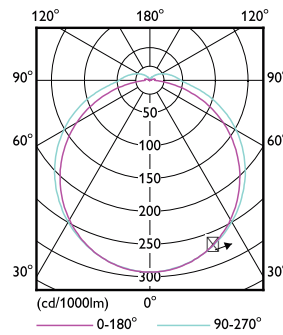

Dimensional drawing

Product	D	D1	A1	A2	A3
5PL-S/LED/13H/830/IF5/P/2P 20/1	31.1 mm	15.8 mm	108 mm	144 mm	166 mm

PLED PLS 120-277V 5-13W 580lm 3000K GX23

Photometric data

LEDtube PLS 5W GX23 827 2P 12D ND

LEDtube PLS 5W GX23 830 2P 12D ND