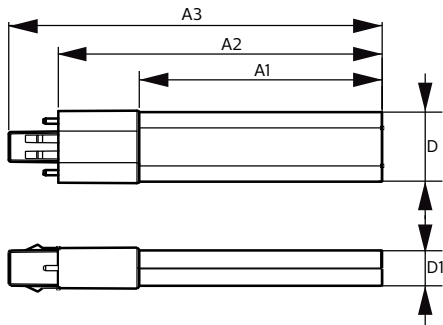

LED InstantFit Lamps

5PL-S/LED/13H/830/IF5/P/2P 20/1

Philips LED T8 InstantFit Lamps are an ideal energy saving choice for existing linear fluorescent fixtures.

Product data

General Information	
Cap-Base	GX23 [GX23]
Nominal Lifetime (Nom)	50000 h
Switching Cycle	50000X
B50L70	50000 h
Light Technical	
Color Code	830 [CCT of 3000K]
Beam Angle (Nom)	120 °
Luminous Flux (Nom)	540 lm
Luminous Flux (Rated) (Nom)	540 lm
Rated Beam Angle	120 °
Correlated Color Temperature (Nom)	3000 K
Color Consistency	<6
Color Rendering Index (Nom)	82
LLMF At End Of Nominal Lifetime (Nom)	70 %
Operating and Electrical	
Input Frequency	50 to 60 Hz
Power (Rated) (Nom)	5 W
Lamp Current (Max)	50 mA
Lamp Current (Min)	15 mA
Starting Time (Nom)	0.5 s
Warm Up Time to 60% Light (Nom)	0.5 s
Power Factor (Nom)	0.9

Voltage (Nom)	120-277 V
Temperature	
T-Ambient (Max)	45 °C
T-Ambient (Min)	-20 °C
T-Storage (Max)	65 °C
T-Storage (Min)	-40 °C
T-Case Maximum (Nom)	75 °C
Controls and Dimming	
Dimmable	No
Mechanical and Housing	
Height	15.8 mm
Approval and Application	
Energy Saving Product	Yes
Approval Marks	UL certificate RoHS compliance
Product Data	
Order product name	5PL-S/LED/13H/830/IF5/P/2P 20/1
EAN/UPC - Product	046677529567
Order code	929001862904
Numerator - Quantity Per Pack	1
Numerator - Packs per outer box	20

LED InstantFit Lamps

Material Nr. (12NC)	929001862904
Net Weight (Piece)	0.043 kg

Warnings and Safety

- Philips LED T8 InstantFit lamps will only operate properly on compatible instant-start ballasts. Please refer to the Philips LED T8 InstantFit Installation Guide, which can be obtained through your local Philips Sales Representative, or visit www.philips.com/tled

Dimensional drawing

Product	D	D1	A1	A2	A3
5PL-S/LED/13H/830/IF5/P/2P 20/1	31.1 mm	15.8 mm	108 mm	144 mm	166 mm

PLED PLS 120-277V 5-13W 580lm 3000K GX23

Photometric data

LEDtube PLS 5W GX23 827 2P 12D ND

LEDtube PLS 5W GX23 830 2P 12D ND