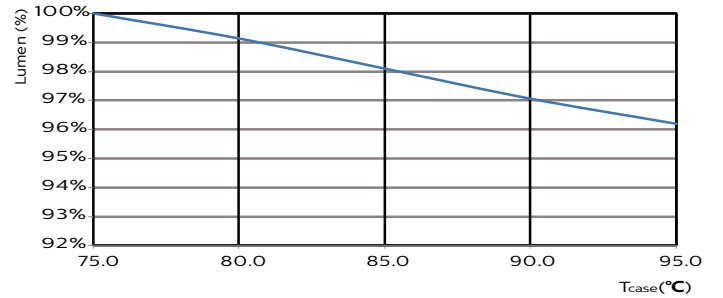

LED InstantFit Lamps

Lifetime