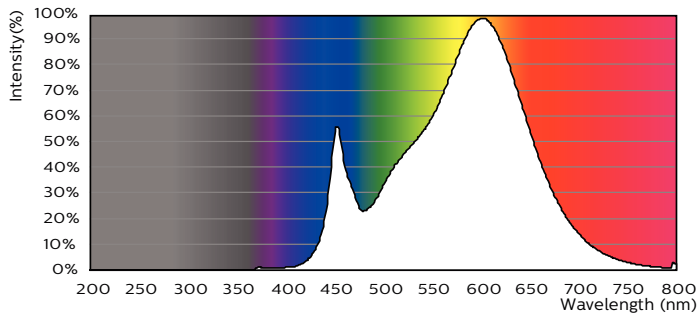

LED InstantFit Lamps

5PL-S/LED/13H/830/IF5/P/2P 20/1

Philips LED T8 InstantFit Lamps are an ideal energy saving choice for existing linear fluorescent fixtures.

Product data

General Information	
Cap-Base	GX23 [GX23]
Nominal Lifetime (Nom)	50000 h
Switching Cycle	50000X
B50L70	50000 h
Light Technical	
Color Code	830 [CCT of 3000K]
Beam Angle (Nom)	120 °
Luminous Flux (Nom)	540 lm
Luminous Flux (Rated) (Nom)	540 lm
Rated Beam Angle	120 °
Correlated Color Temperature (Nom)	3000 K
Color Consistency	<6
Color Rendering Index (Nom)	82
LLMF At End Of Nominal Lifetime (Nom)	70 %
Operating and Electrical	
Input Frequency	50 to 60 Hz
Power (Rated) (Nom)	5 W
Lamp Current (Max)	50 mA
Lamp Current (Min)	15 mA
Starting Time (Nom)	0.5 s
Warm Up Time to 60% Light (Nom)	0.5 s
Power Factor (Nom)	0.9

Dimensional drawing

Product	D	D1	A1	A2	A3
5PL-S/LED/13H/830/IF5/P/2P 20/1	31.1 mm	15.8 mm	108 mm	144 mm	166 mm

PLED PLS 120-277V 5-13W 580lm 3000K GX23

Photometric data

LEDtube PLS 5W GX23 827 2P 12D ND

LEDtube PLS 5W GX23 830 2P 12D ND