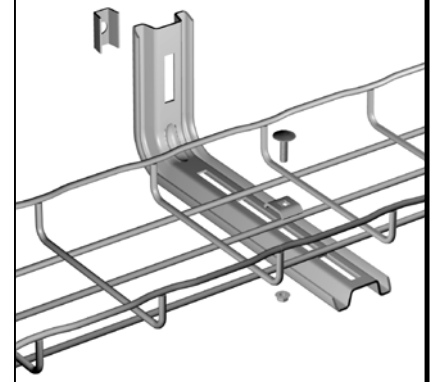

CS STANDARD L BRACKET

CABLOFIL®

INNOVATORS IN CABLE MANAGEMENT

8319 State Route 4
 Mascoutah IL 62258
 Phone: 800-658-4641
 618-566-3230
 Fax: 618-566-3250
www.cablofil.com

TOP

ISOMETRIC

SIDE

FRONT

			
	in	mm	lb
CS 100	6.61	168	0.410
CS 200	10.24	260	0.760
CS 300	14.17	360	1.240

PG GC 316L BL PE