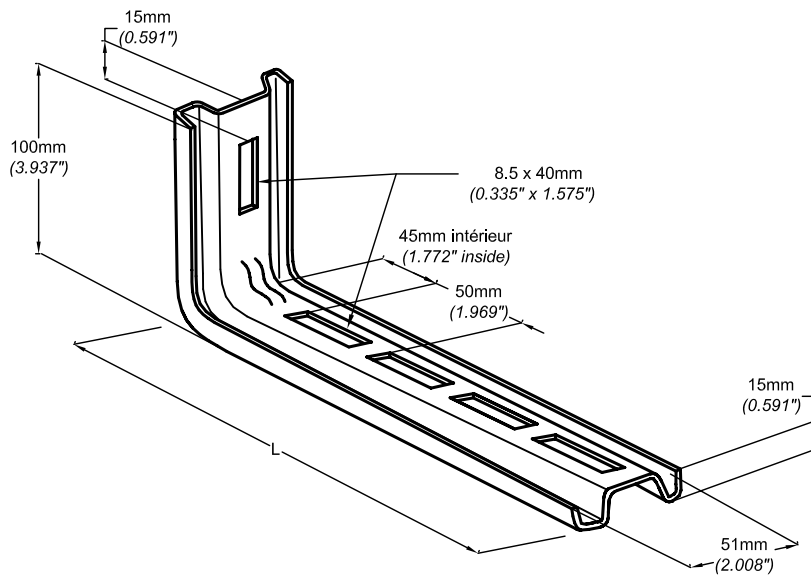

CS STANDARD L BRACKET

CABLOFIL®

INNOVATORS IN CABLE MANAGEMENT

8319 State Route 4
 Mascoutah IL 62258
 Phone: 800-658-4641
 618-566-3230
 Fax: 618-566-3250
www.cablofil.com

TOP

ISOMETRIC

SIDE

FRONT

			
	in	mm	lb
CS 100	6.61	168	0.410
CS 200	10.24	260	0.760
CS 300	14.17	360	1.240

PG GC 316L BL PE