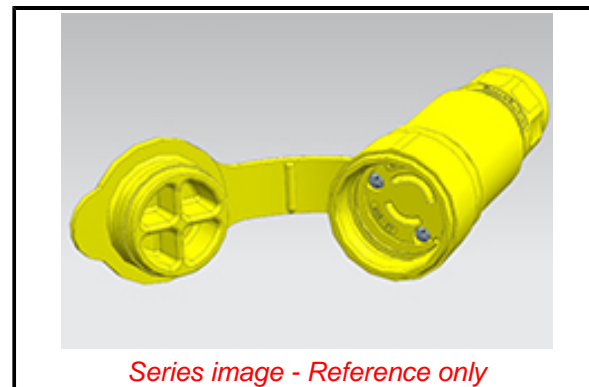

PLEASE CHECK WWW.MOLEX.COM FOR LATEST PART INFORMATION

Part Number: [1301460092](#)
Status: **Active**
Overview: [Watertite Extreme Wet-Location Wiring Solutions](#)
Description: Watertite Extreme Connector with Locking Blade, 3 Pole/3 Wire, Non-NEMA, 15A/125V, 10A/250V, Cord Grip Body Size F2, Silicone Husk

Documents:

[Drawing \(PDF\)](#)

[Datasheet \(PDF\)](#)

[RoHS Certificate of Compliance \(PDF\)](#)

General

Product Family	Wiring Devices
Series	130146
IP Rating	IP69K
NEMA Configuration	Non-NEMA
Overview	Watertite Extreme Wet-Location Wiring Solutions
Product Name	Watertite Extreme
Receptacle Type	Single
Specialty	N/A
Type	Connector
UPC	78678871380

Physical

Cord Grip Body Size	F2 1/2"
Flange	No
Flip Lid	No
Gender	Female
Length	N/A
Locking Blade	Yes
Net Weight	89.540/g
Poles	3-pole/3-wire

Electrical

Cord Type	N/A
Current - Maximum per Contact	15.0A
GFCI	No
Lighted Connector	No
Voltage - Maximum	250V

Material Info

Engineering Number	25W07
--------------------	-------

Reference - Drawing Numbers

Sales Drawing	1301460092-000
---------------	----------------

Series image - Reference only

EU ELV

Not Relevant